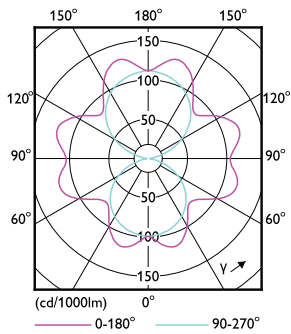

Photometric data

LEDTForce Core road 17W Tshape E27-LDD