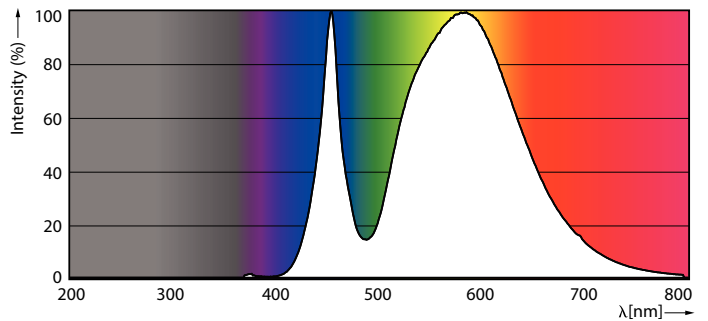

LEDTForce Core road 17W Tshape E27 740-POC