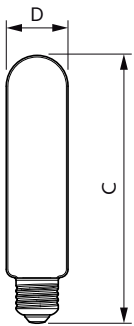

Trueforce CorePro LED HPL

Mechanical and Housing

Lamp Finish	Clear
Bulb shape	T-shape

Approval and Application

Energy Efficiency Class	C
Energy consumption kWh/1,000 hours	17 kWh
	574356

Product Data

Full product code	871951431627000

Order product name	TForce Core LED road 17W 740 E27 MV
EAN/UPC – product	8719514316270
Order code	31627000
SAP numerator – quantity per pack	1
Numerator – packs per outer box	6
SAP material	929002484902
SAP net weight (piece)	0.077 kg

Dimensional drawing

Tforce 18W 3000lm 4000K E27 ND

Product

TForce Core LED road 17W 740 E27 MV