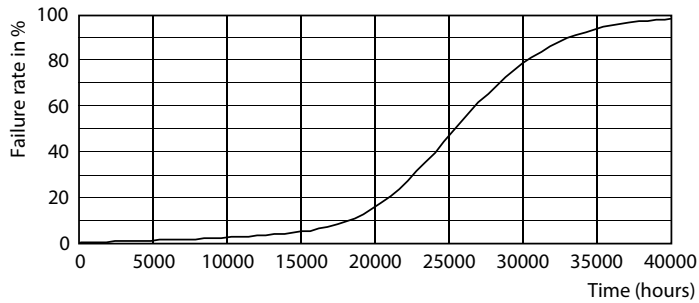

Trueforce CorePro LED HPL

Photometric data

LEDTForce Core road 17W Tshape E27 740-GUL

Lifetime

LEDspots LED 25K