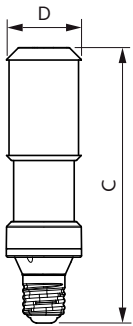

Product data

General Information		Power (Rated) (Nom)	
Cap base	E40 [E40]		68 W
EU RoHS compliant	Yes	Lamp current (max.)	635 mA
Nominal lifetime (nom.)	50000 h	Lamp current (min.)	290 mA
Switching cycle	50,000X	Wattage equivalent	150 W
Technical type	68-150W	Starting time (nom.)	0.5 s
		Warm-up time to 60% light (nom.)	0.5 s
		Power factor (nom.)	0.9
		Voltage (Nom)	120-277 V
Light Technical		Temperature	
Colour Code	765 [CCT of 6,500 K]	T-Case maximum (nom.)	60 °C
Luminous flux (nom.)	12000 lm		
Colour designation	Cool Daylight	Controls and Dimming	
Correlated Colour Temperature (Nom)	6500 K	Dimmable	No
Luminous efficacy (rated) (nom.)	176.00 lm/W		
Colour consistency	<6	Mechanical and Housing	
Colour rendering index (nom.)	70	Lamp Finish	Clear
LLMF at end of nominal lifetime (nom.)	70 %		
Operating and Electrical			
Input frequency	50 to 60 Hz		

Order code	70587900
SAP numerator – quantity per pack	1
Numerator – packs per outer box	6
SAP material	929002277808
SAP net weight (piece)	0.586 kg

Dimensional drawing

TForce LED Road 120-68W E40 765 MV

Product	D	C
TrueForce LED Road 68W E40 765 MV	71 mm	262 mm

Photometric data

LEDTForce Road 68W Tshape E40 765

LEDTForce Road 68W Tshape E40

LEDTForce Road 68W Tshape E40 765

TrueForce LED Public (Road – SON)