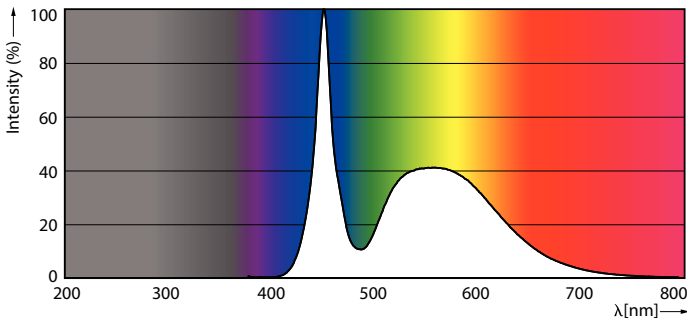

TrueForce LED Public (Road – SON)

Approval and Application

Energy efficiency label (EEL)	A++
Energy consumption kWh/1,000 hours	68 kWh

Product Data

Full product code	871869970587900
Order product name	TrueForce LED Road 68W E40 765 MV
EAN/UPC – product	8718699705879

Order code	70587900
SAP numerator – quantity per pack	1
Numerator – packs per outer box	6
SAP material	929002277808
SAP net weight (piece)	0.586 kg

Dimensional drawing

Product	D	C
TrueForce LED Road 68W E40 765 MV	71 mm	262 mm

Photometric data

LEDTForce Road 68W Tshape E40 765