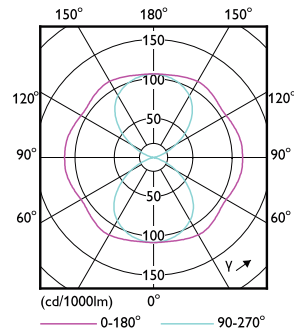

Product data

General Information		Power (Rated) (Nom)	
Cap base	E40 [E40]		68 W
EU RoHS compliant	Yes	Lamp current (max.)	635 mA
Nominal lifetime (nom.)	50000 h	Lamp current (min.)	290 mA
Switching cycle	50,000X	Wattage equivalent	150 W
Technical type	68-150W	Starting time (nom.)	0.5 s
		Warm-up time to 60% light (nom.)	0.5 s
		Power factor (nom.)	0.9
		Voltage (Nom)	120-277 V
Light Technical		Temperature	
Colour Code	765 [CCT of 6,500 K]	T-Case maximum (nom.)	60 °C
Luminous flux (nom.)	12000 lm		
Colour designation	Cool Daylight	Controls and Dimming	
Correlated Colour Temperature (Nom)	6500 K	Dimmable	No
Luminous efficacy (rated) (nom.)	176.00 lm/W		
Colour consistency	<6	Mechanical and Housing	
Colour rendering index (nom.)	70	Lamp Finish	Clear
LLMF at end of nominal lifetime (nom.)	70 %		
Operating and Electrical			
Input frequency	50 to 60 Hz		

Order code	70587900
SAP numerator – quantity per pack	1
Numerator – packs per outer box	6
SAP material	929002277808
SAP net weight (piece)	0.586 kg

Dimensional drawing

TForce LED Road 120-68W E40 765 MV

Product	D	C
TrueForce LED Road 68W E40 765 MV	71 mm	262 mm

Photometric data

LEDTForce Road 68W Tshape E40 765

LEDTForce Road 68W Tshape E40

LEDTForce Road 68W Tshape E40 765

TrueForce LED Public (Road – SON)