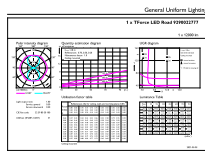

Product data

General Information		Power (Rated) (Nom)	
Cap base	E40 [E40]		68 W
EU RoHS compliant	Yes	Lamp current (max.)	635 mA
Nominal lifetime (nom.)	50000 h	Lamp current (min.)	290 mA
Switching cycle	50,000X	Wattage equivalent	150 W
Technical type	68-150W	Starting time (nom.)	0.5 s
		Warm-up time to 60% light (nom.)	0.5 s
		Power factor (nom.)	0.9
		Voltage (Nom)	120-277 V
Light Technical		Temperature	
Colour Code	765 [CCT of 6,500 K]	T-Case maximum (nom.)	60 °C
Luminous flux (nom.)	12000 lm		
Colour designation	Cool Daylight	Controls and Dimming	
Correlated Colour Temperature (Nom)	6500 K	Dimmable	No
Luminous efficacy (rated) (nom.)	176.00 lm/W		
Colour consistency	<6	Mechanical and Housing	
Colour rendering index (nom.)	70	Lamp Finish	Clear
LLMF at end of nominal lifetime (nom.)	70 %		
Operating and Electrical			
Input frequency	50 to 60 Hz		

Product	D	C
TrueForce LED Road 68W E40 765 MV	71 mm	262 mm

Photometric data

LEDTForce Road 68W Tshape E40 765

LEDTForce Road 68W Tshape E40

LEDTForce Road 68W Tshape E40 765

TrueForce LED Public (Road – SON)