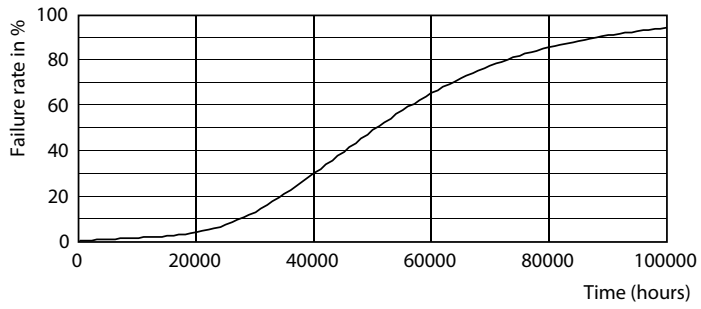

Product data

General Information		Power (Rated) (Nom)	
Cap base	E40 [E40]		68 W
EU RoHS compliant	Yes	Lamp current (max.)	635 mA
Nominal lifetime (nom.)	50000 h	Lamp current (min.)	290 mA
Switching cycle	50,000X	Wattage equivalent	150 W
Technical type	68-150W	Starting time (nom.)	0.5 s
		Warm-up time to 60% light (nom.)	0.5 s
		Power factor (nom.)	0.9
		Voltage (Nom)	120-277 V
Light Technical		Temperature	
Colour Code	765 [CCT of 6,500 K]	T-Case maximum (nom.)	60 °C
Luminous flux (nom.)	12000 lm		
Colour designation	Cool Daylight	Controls and Dimming	
Correlated Colour Temperature (Nom)	6500 K	Dimmable	No
Luminous efficacy (rated) (nom.)	176.00 lm/W		
Colour consistency	<6	Mechanical and Housing	
Colour rendering index (nom.)	70	Lamp Finish	Clear
LLMF at end of nominal lifetime (nom.)	70 %		
Operating and Electrical			
Input frequency	50 to 60 Hz		

Lifetime

50K

50K