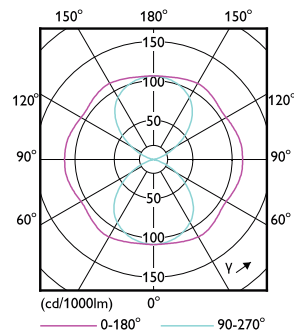

LEDTForce Road 68W Tshape E40