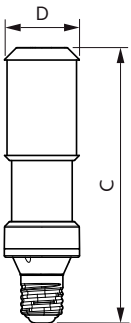

TrueForce LED Public (Road – SON)

Approval and Application

Energy efficiency label (EEL)	A++
Energy consumption kWh/1,000 hours	68 kWh

Product Data

Full product code	871869970583100
Order product name	TrueForce LED Road 68W E40 730 MV
EAN/UPC – product	8718699705831

Order code	70583100
SAP numerator – quantity per pack	1
Numerator – packs per outer box	6
SAP material	929002277608
SAP net weight (piece)	0.586 kg

Dimensional drawing

TForce LED Road 112-68W E40 730 MV

Product	D	C
TrueForce LED Road 68W E40 730 MV	71 mm	262 mm