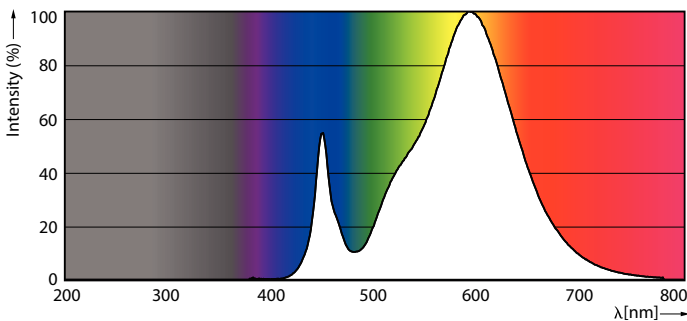

LEDTForce Road 68W Tshape E40 730

LEDTForce Road 68W Tshape E40 730