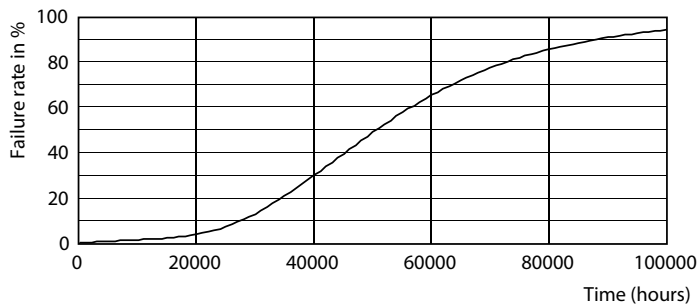

TrueForce LED Public (Road – SON)

Photometric data

© 2022 Philips Lighting B.V. Page 1/1

LEDForce Road 35W Others E27 730-GUL

Lifetime