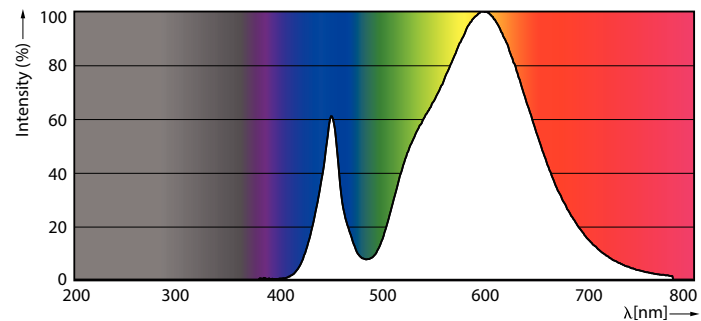

TrueForce LED Public (Road – SON)

Temperature	
T-Case maximum (nom.)	95 °C
Controls and Dimming	
Dimmable	No
Mechanical and Housing	
Lamp Finish	Clear
Bulb shape	Others
Approval and Application	
Energy Efficiency Class	D
Energy consumption kWh/1,000 hours	35 kWh

Dimensional drawing

TrueForce LED Road 35W E27 730 MV

Product	D	C
TrueForce LED Road 35W E27 730 MV	61 mm	200 mm

Photometric data

LEDForce Road 35W Others E27-LDD

LEDForce Road 55W Others E40 730-POC

TrueForce LED Public (Road – SON)