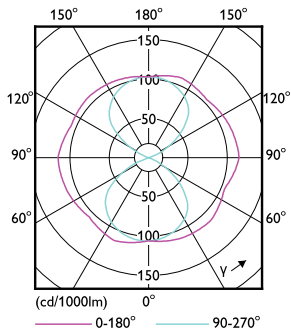

TrueForce LED Public (Road – SON)

Temperature	
T-Case maximum (nom.)	95 °C
Controls and Dimming	
Dimmable	No
Mechanical and Housing	
Lamp Finish	Clear
Bulb shape	Others
Approval and Application	
Energy Efficiency Class	D
Energy consumption kWh/1,000 hours	35 kWh

	406205
Product Data	
Full product code	871869967483000
Order product name	TrueForce LED Road 35W E27 730 MV
EAN/UPC – product	8718699674830
Order code	67483000
SAP numerator – quantity per pack	1
Numerator – packs per outer box	6
SAP material	929002221708
SAP net weight (piece)	0.230 kg

Dimensional drawing

TrueForce LED Road 35W E27 730 MV

Product	D	C
TrueForce LED Road 35W E27 730 MV	61 mm	200 mm

Photometric data

LEDForce Road 35W Others E27-LDD

LEDForce Road 55W Others E40 730-POC

TrueForce LED Public (Road – SON)