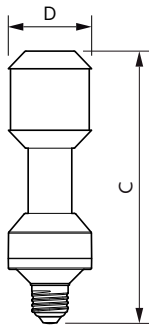

TrueForce LED Public (Road – SON)

Temperature	
T-Case maximum (nom.)	95 °C
Controls and Dimming	
Dimmable	No
Mechanical and Housing	
Lamp Finish	Clear
Bulb shape	Others
Approval and Application	
Energy Efficiency Class	D
Energy consumption kWh/1,000 hours	35 kWh

	406205
Product Data	
Full product code	871869967483000
Order product name	TrueForce LED Road 35W E27 730 MV
EAN/UPC – product	8718699674830
Order code	67483000
SAP numerator – quantity per pack	1
Numerator – packs per outer box	6
SAP material	929002221708
SAP net weight (piece)	0.230 kg

Dimensional drawing

TrueForce LED Road 35W E27 730 MV

Product	D	C
TrueForce LED Road 35W E27 730 MV	61 mm	200 mm

Photometric data

LEDForce Road 35W Others E27-LDD

LEDForce Road 55W Others E40 730-POC

TrueForce LED Public (Road – SON)