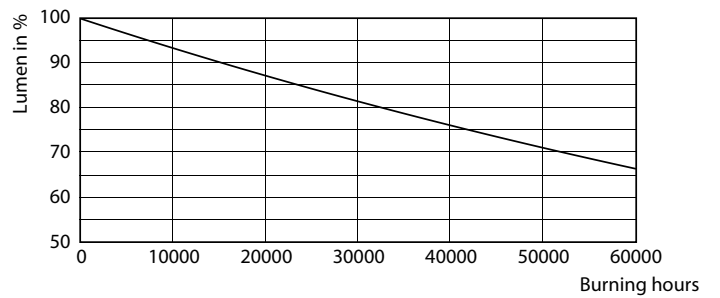

TrueForce LED Public (Road – SON)

Temperature	
T-Case maximum (nom.)	95 °C
Controls and Dimming	
Dimmable	No
Mechanical and Housing	
Lamp Finish	Clear
Bulb shape	Others
Approval and Application	
Energy Efficiency Class	D
Energy consumption kWh/1,000 hours	35 kWh

Photometric data

© 2022 Philips Lighting B.V. Page 1/1

LEDForce Road 35W Others E27 730-GUL

Lifetime

50K

50K