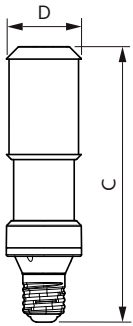

Product data

General Information		Operating and Electrical	
Cap base	E40 [E40]	Input frequency	50 to 60 Hz
EU RoHS compliant	Yes	Power (Rated) (Nom)	55 W
Nominal lifetime (nom.)	50000 h	Lamp current (max.)	610 mA
Switching cycle	50,000X	Lamp current (min.)	220 mA
Technical type	55-100W	Wattage equivalent	100 W
	Sphere	Starting time (nom.)	0.5 s
		Warm-up time to 60% light (nom.)	0.5 s
		Power factor (nom.)	0.9
		Voltage (Nom)	100-277 V
Light Technical		Temperature	
Colour Code	740 [CCT of 4,000 K]	T-Case maximum (nom.)	97 °C
Luminous flux (nom.)	9000 lm		
Colour designation	Cool White (CW)	Controls and Dimming	
Correlated Colour Temperature (Nom)	4000 K	Dimmable	No
Luminous efficacy (rated) (nom.)	163.00 lm/W	Mechanical and Housing	
Colour consistency	<6	Lamp Finish	Clear
Colour rendering index (nom.)	70		
LLMF at end of nominal lifetime (nom.)	70 %		

TrueForce LED Public (Road – SON)

Bulb shape	Others
Approval and Application	
Energy Efficiency Class	C
Energy consumption kWh/1,000 hours	55 kWh
	406198
Product Data	
Full product code	871869967479300

Order product name	TrueForce LED Road 55W E40 740 MV
EAN/UPC – product	8718699674793
Order code	67479300
SAP numerator – quantity per pack	1
Numerator – packs per outer box	6
SAP material	929002068708
SAP net weight (piece)	0.430 kg

Dimensional drawing

TForce LED Road 55W E40 740 MV

Product	D	C
TrueForce LED Road 55W E40 740 MV	71 mm	262 mm

Photometric data

LEDTForce Road 55W Others E40 740-POC

LEDTForce Road 55W Others E40-LDD.eps

TrueForce LED Public (Road – SON)