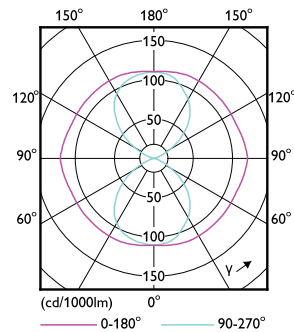

Product data

General Information		Operating and Electrical	
Cap base	E40 [E40]	Input frequency	50 to 60 Hz
EU RoHS compliant	Yes	Power (Rated) (Nom)	55 W
Nominal lifetime (nom.)	50000 h	Lamp current (max.)	610 mA
Switching cycle	50,000X	Lamp current (min.)	220 mA
Technical type	55-100W	Wattage equivalent	100 W
	Sphere	Starting time (nom.)	0.5 s
		Warm-up time to 60% light (nom.)	0.5 s
		Power factor (nom.)	0.9
		Voltage (Nom)	100-277 V
Light Technical		Temperature	
Colour Code	740 [CCT of 4,000 K]	T-Case maximum (nom.)	97 °C
Luminous flux (nom.)	9000 lm		
Colour designation	Cool White (CW)	Controls and Dimming	
Correlated Colour Temperature (Nom)	4000 K	Dimmable	No
Luminous efficacy (rated) (nom.)	163.00 lm/W	Mechanical and Housing	
Colour consistency	<6	Lamp Finish	Clear
Colour rendering index (nom.)	70		
LLMF at end of nominal lifetime (nom.)	70 %		

Dimensional drawing

TForce LED Road 55W E40 740 MV

Product	D	C
TrueForce LED Road 55W E40 740 MV	71 mm	262 mm

Photometric data

LEDTForce Road 55W Others E40 740-POC

LEDTForce Road 55W Others E40-LDD.eps

TrueForce LED Public (Road – SON)