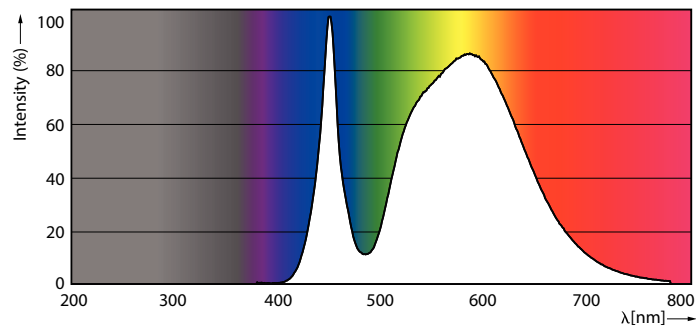

TrueForce LED Public (Road – SON)

Bulb shape	Others
Approval and Application	
Energy Efficiency Class	C
Energy consumption kWh/1,000 hours	55 kWh
	406198
Product Data	
Full product code	871869967479300

Order product name	TrueForce LED Road 55W E40 740 MV
EAN/UPC – product	8718699674793
Order code	67479300
SAP numerator – quantity per pack	1
Numerator – packs per outer box	6
SAP material	929002068708
SAP net weight (piece)	0.430 kg

Dimensional drawing

Product	D	C
TrueForce LED Road 55W E40 740 MV	71 mm	262 mm

Photometric data

LEDTForce Road 55W Others E40 740-POC