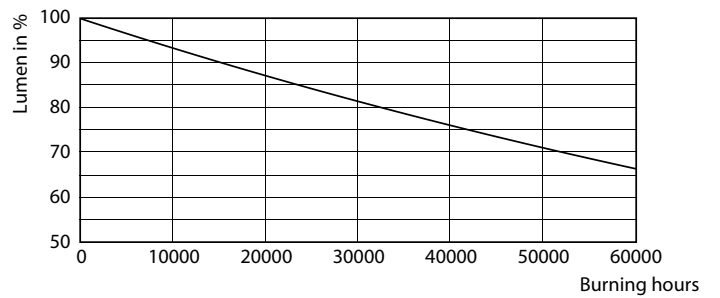

Product data

General Information		Operating and Electrical	
Cap base	E40 [E40]	Input frequency	50 to 60 Hz
EU RoHS compliant	Yes	Power (Rated) (Nom)	55 W
Nominal lifetime (nom.)	50000 h	Lamp current (max.)	610 mA
Switching cycle	50,000X	Lamp current (min.)	220 mA
Technical type	55-100W	Wattage equivalent	100 W
	Sphere	Starting time (nom.)	0.5 s
		Warm-up time to 60% light (nom.)	0.5 s
		Power factor (nom.)	0.9
		Voltage (Nom)	100-277 V
Light Technical		Temperature	
Colour Code	740 [CCT of 4,000 K]	T-Case maximum (nom.)	97 °C
Luminous flux (nom.)	9000 lm		
Colour designation	Cool White (CW)	Controls and Dimming	
Correlated Colour Temperature (Nom)	4000 K	Dimmable	No
Luminous efficacy (rated) (nom.)	163.00 lm/W	Mechanical and Housing	
Colour consistency	<6	Lamp Finish	Clear
Colour rendering index (nom.)	70		
LLMF at end of nominal lifetime (nom.)	70 %		

Photometric data

© Philips Lighting B.V. 2021

LEDForce Road 55W Others E40 740-GUL

Lifetime

50K

50K