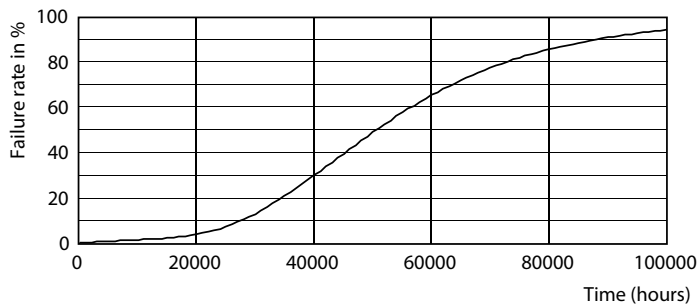

TrueForce LED Public (Road – SON)

Photometric data

© Philips Lighting B.V. 2021

LEDForce Road 55W Others E40 740-GUL

Lifetime