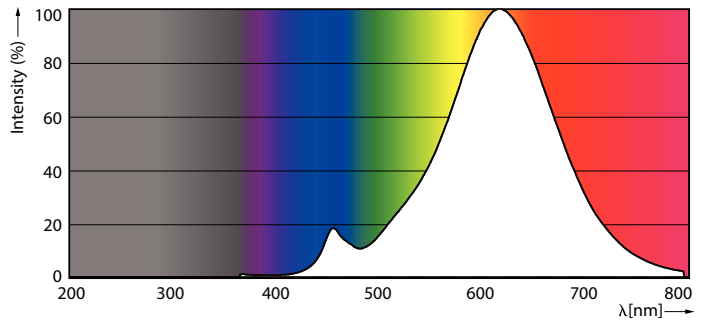

CorePro Glass LED bulbs

Approval and Application

Energy Efficiency Class	E
Energy consumption kWh/1,000 hours	7 kWh
	387390

Product Data

Full product code	871951438003500
Order product name	CorePro LEDBulbND 7-60W E27 WW A60 CL G

EAN/UPC – product	8719514380035
Order code	38003500
SAP numerator – quantity per pack	1
Numerator – packs per outer box	10
SAP material	929001387362
SAP net weight (piece)	0.030 kg

Dimensional drawing

Product	D	C
CorePro LEDBulbND 7-60W E27 WW A60 CL G	60 mm	104 mm

Bulb A60 230V 7-60W 806lm 2700K E27 ND

Photometric data