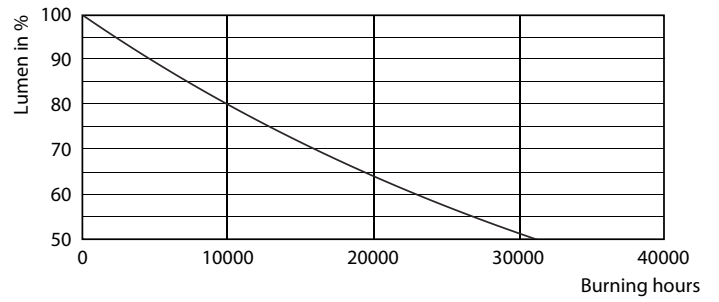

Product data

General Information	
Cap base	E27 [E27]
EU RoHS compliant	Yes
Nominal lifetime (nom.)	15000 h
Switching cycle	20,000X
	Sphere
Light Technical	
Colour Code	827 [CCT of 2,700 K]
Luminous flux (nom.)	806 lm
Colour designation	Warm white (WW)
Correlated Colour Temperature (Nom)	2700 K
Luminous efficacy (rated) (nom.)	115.00 lm/W
Colour consistency	<6
Colour rendering index (nom.)	80
LLMF at end of nominal lifetime (nom.)	70 %
Operating and Electrical	
Input frequency	50 to 60 Hz

Bulb A60 230V 7-60W 806lm 2700K E27 ND

Photometric data

LEDbulb 60W E27 827 CL A60 ND

LEDbulb 60W E27 827 CL A60 ND

LEDbulb 60W E27 827 CL A60 ND

CorePro Glass LED bulbs

Lifetime

LEDbulb 60W E27 827 CL A60 ND