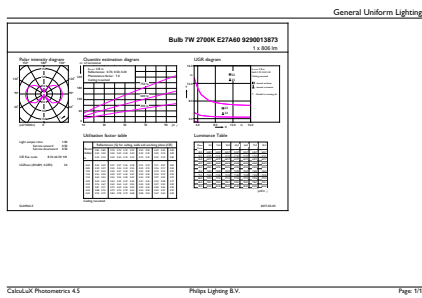

CorePro Glass LED bulbs

Approval and Application

Energy Efficiency Class	E
Energy consumption kWh/1,000 hours	7 kWh
	387390

Product Data

Full product code	871951438003500
Order product name	CorePro LEDBulbND 7-60W E27 WW A60 CL G

EAN/UPC – product	8719514380035
Order code	38003500
SAP numerator – quantity per pack	1
Numerator – packs per outer box	10
SAP material	929001387362
SAP net weight (piece)	0.030 kg

Dimensional drawing

Product	D	C
CorePro LEDBulbND 7-60W E27 WW A60 CL G	60 mm	104 mm

Bulb A60 230V 7-60W 806lm 2700K E27 ND

Photometric data