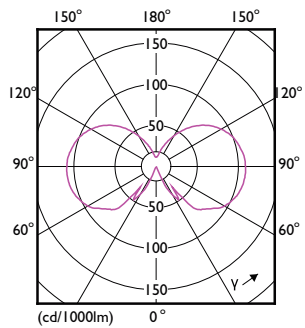

LEDbulb 60W E27 827 CL A60 ND

LEDbulb 60W E27 827 CL A60 ND

LEDbulb 60W E27 827 CL A60 ND