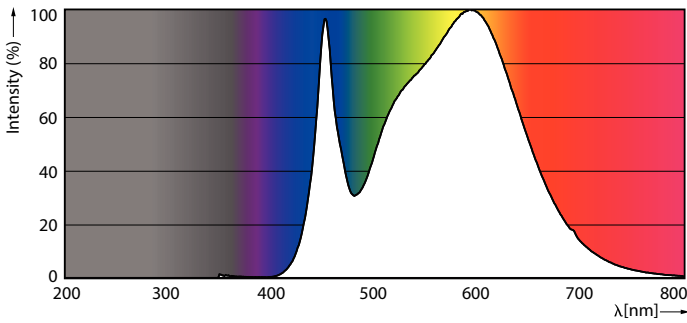

Photometric data

LEDTForce 36W ED90 E40 840

LEDTForce 36W ED90 E40 840