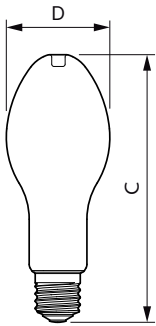

Trueforce CorePro LED HPL

Controls and Dimming

Dimmable	No

Mechanical and Housing

Lamp Finish	Frosted
Bulb shape	ED90.

Approval and Application

Energy Efficiency Class	C
Energy consumption kWh/1,000 hours	36 kWh
	403657

Product Data

Full product code	871951429933700
Order product name	TForce Core LED HPL 36W E40 840 FR
EAN/UPC – product	8719514299337
Order code	29933700
SAP numerator – quantity per pack	1
Numerator – packs per outer box	6
SAP material	929002481502
SAP net weight (piece)	0.190 kg

Dimensional drawing

Tforce 37W 6000lm 4000K E40 ND

Product	D	C
TForce Core LED HPL 36W E40 840 FR	90 mm	230 mm