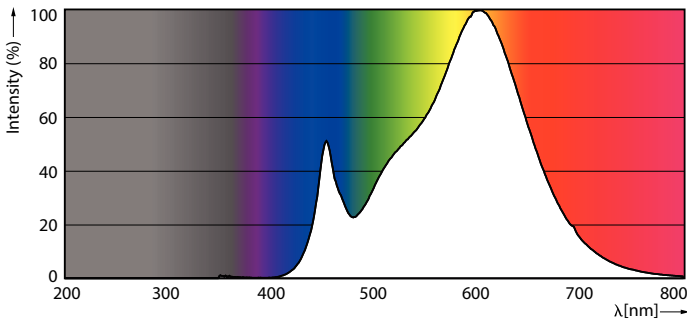

Photometric data

LEDTForce 36W ED90 E40 830

LEDTForce 36W ED90 E27 830