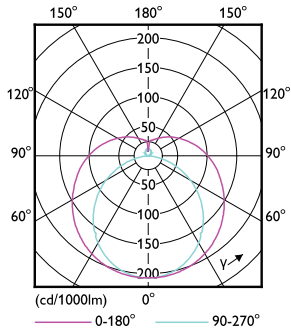

LEDtube Mains T5

Photometric data

LEDtube MAS 36W G5 5600lm