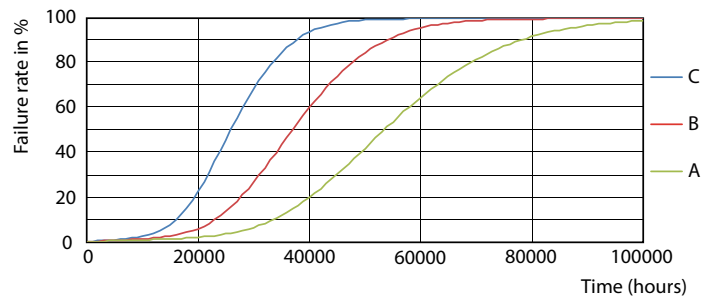

LEDtube MAS 36W G5 5600lm 865

LEDtube MAS 36W G5 5600lm 865

LEDtube Mains T5

Photometric data

LEDtube MAS 36W G5 5600lm

Lifetime

LEDtube 50K-LED

LEDtube 50K FailureRate-LED