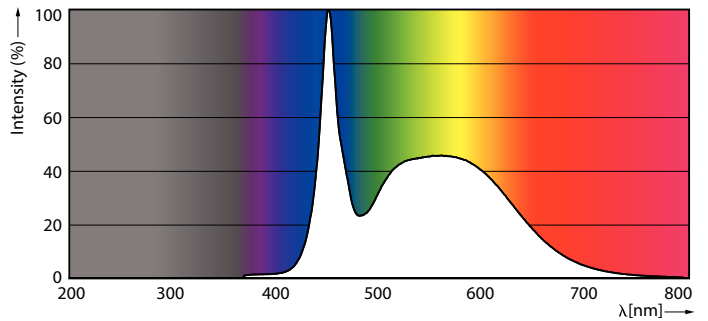

LEDtube MAS 36W G5 5600lm 865