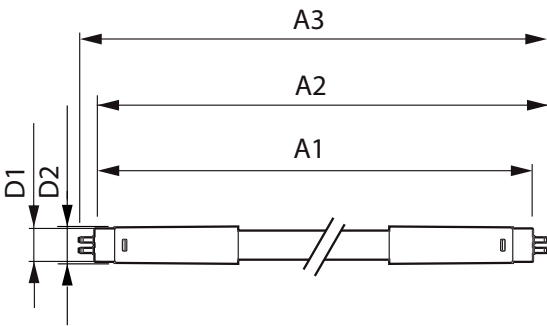

LEDtube Mains T5

Mechanical and Housing

Lamp Finish	Frosted
Bulb material	Glass
Product length	1500 mm
Bulb shape	Tube, double-ended

Approval and Application

Energy Efficiency Class	D
Energy-saving product	Yes
Approval marks	RoHS compliance CE marking KEMA Keur certificate
Energy consumption kWh/1,000 hours	36 kWh
	403648

Product Data

Full product code	871951429054900
Order product name	MAS LEDtube 1500mm UO 36W 865 T5
EAN/UPC – product	8719514290549
Order code	29054900
SAP numerator – quantity per pack	1
Numerator – packs per outer box	10
SAP material	929002475002
SAP net weight (piece)	0.196 kg

Dimensional drawing

TLED 1500mm Mains 36W 5600lm 6500K G5

Product	D1	D2	A1	A2	A3
MAS LEDtube 1500mm UO 36W 865 T5	15.5 mm	18.8 mm	1449 mm	1456.1 mm	1463.2 mm

Photometric data

LEDtube MAS 36W G5 5600lm 865