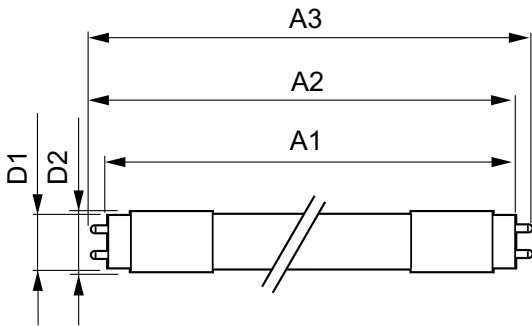

CorePro LED tube Universal T8

Controls and Dimming

Dimmable	No
----------	----

Mechanical and Housing

Lamp Finish	Frosted
Bulb material	Glass
Product length	600 mm
Bulb shape	Tube, double-ended

Approval and Application

Energy Efficiency Class	E
Energy-saving product	Yes
Approval marks	RoHS compliance CE marking KEMA Keur certificate

Energy consumption kWh/1,000 hours	8 kWh
	403636

Product Data

Full product code	871869978281800
Order product name	CorePro LEDtube UN 600mm HO 8W865 T8
EAN/UPC – product	8718699782818
Order code	78281800
SAP numerator – quantity per pack	1
Numerator – packs per outer box	10
SAP material	929002420002
SAP net weight (piece)	0.121 kg

Dimensional drawing

TLED 2ft 220-240V 8-18W 900lm 6500K G13

Product	D1	D2	A1	A2	A3
CorePro LEDtube UN 600mm HO 8W865 T8	25.7 mm	28 mm	588.6 mm	595.7 mm	602.8 mm

Photometric data

LEDtube 8W G13 900lm

LEDtube 8W G13 900lm 865