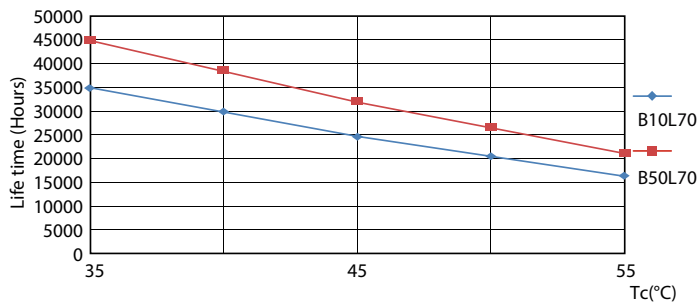

Product data

General Information		LLMF at end of nominal lifetime (nom.) 70 %	
Cap base	G13 [Medium Bi-Pin Fluorescent]	Operating and Electrical	
EU RoHS compliant	Yes	Input frequency	50 to 60 Hz
Nominal lifetime (nom.)	30000 h	Power (Rated) (Nom)	8 W
Switching cycle	50,000X	Lamp current (nom.)	40 mA
Technical type	8-18W	Starting time (nom.)	0.5 s
	Sphere	Warm-up time to 60% light (nom.)	0.5 s
		Power factor (nom.)	0.9
		Voltage (Nom)	220-240 V
		Temperature	
Light Technical		T-ambient (max.)	45 °C
Colour Code	865 [CCT of 6,500 K]	T-ambient (min.)	-20 °C
Beam Angle (Nom)	240 °	T storage (max.)	65 °C
Luminous flux (nom.)	900 lm	T storage (min.)	-40 °C
Colour designation	Cool Daylight	T-Case maximum (nom.)	45 °C
Correlated Colour Temperature (Nom)	6500 K		
Luminous efficacy (rated) (nom.)	112.00 lm/W		
Colour consistency	<6		
Colour rendering index (nom.)	80		

CorePro LED tube Universal T8

Photometric data

LEDtube 8W G13 900lm 865

Lifetime

LEDtube 30K

LEDtube COR SLR 8W 30K LumenVsTc-LMP-LMP

LEDtube COR SLR 8W 30K LifetimeVsTc-LED-LED

LEDtube COR SLR 8W 30K FailureRate-LED-LED