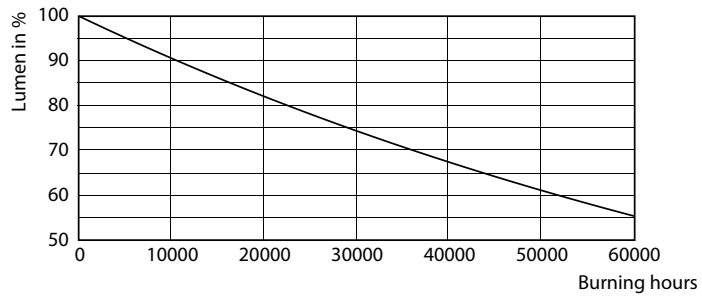

CorePro LED tube Universal T8

Lifetime

LEDtube 30K