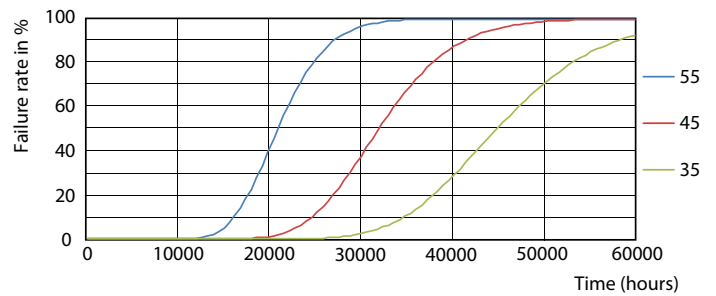

CorePro LED tube Universal T8

Photometric data

LEDtube 8W G13 900lm 865

Lifetime

LEDtube 30K

LEDtube COR SLR 8W 30K LumenVsTc-LMP-LMP

LEDtube COR SLR 8W 30K LifetimeVsTc-LED-LED

LEDtube COR SLR 8W 30K FailureRate-LED-LED