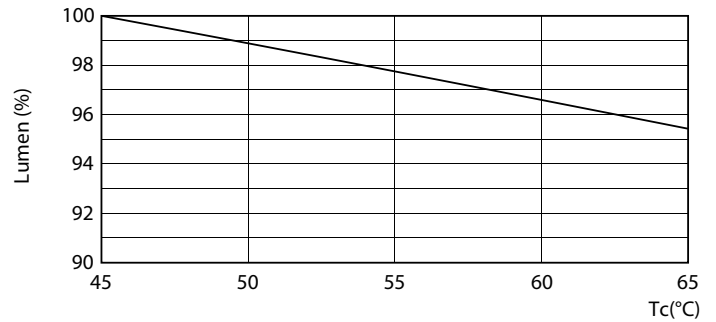

CorePro LED tube Universal T8

Photometric data

LEDtube 8W G13 900lm 865

Lifetime

LEDtube 30K

LEDtube COR SLR 8W 30K LumenVsTc-LMP-LMP

LEDtube COR SLR 8W 30K LifetimeVsTc-LED-LED

LEDtube COR SLR 8W 30K FailureRate-LED-LED