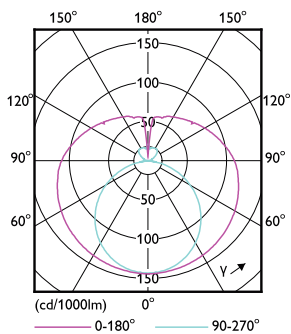

Energy Efficiency Class	E
Energy-saving product	Yes
Approval marks	RoHS compliance CE marking KEMA Keur certificate

Energy consumption kWh/1,000 hours	8 kWh
	403636

Product Data

Full product code	871869978281800
Order product name	CorePro LEDtube UN 600mm HO 8W865 T8
EAN/UPC – product	8718699782818
Order code	78281800
SAP numerator – quantity per pack	1
Numerator – packs per outer box	10
SAP material	929002420002
SAP net weight (piece)	0.121 kg

Dimensional drawing

TLED 2ft 220-240V 8-18W 900lm 6500K G13

Product	D1	D2	A1	A2	A3
CorePro LEDtube UN 600mm HO 8W865 T8	25.7 mm	28 mm	588.6 mm	595.7 mm	602.8 mm

Photometric data

LEDtube 8W G13 900lm

LEDtube 8W G13 900lm 865