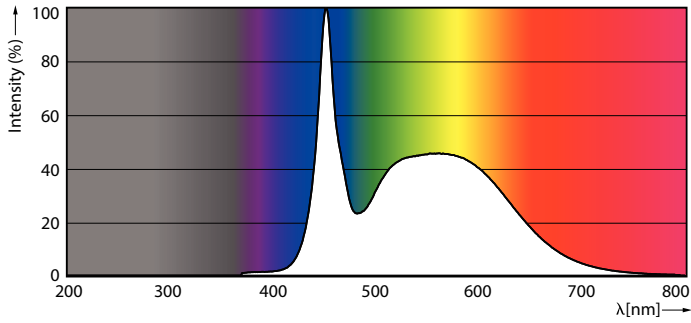

CorePro LED tube Universal T8

Photometric data

LEDtube 8W G13 900lm 865