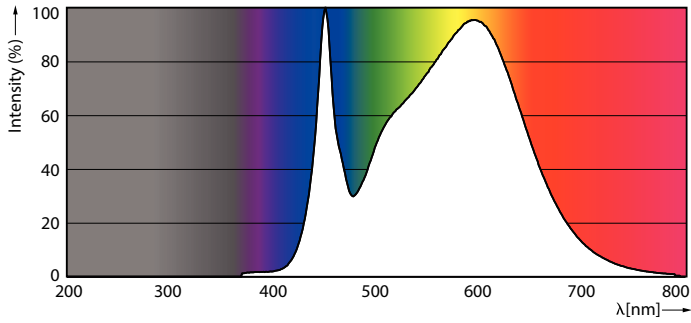

CorePro LED tube Universal T8

Photometric data

LEDtube 8W G13 900lm 840