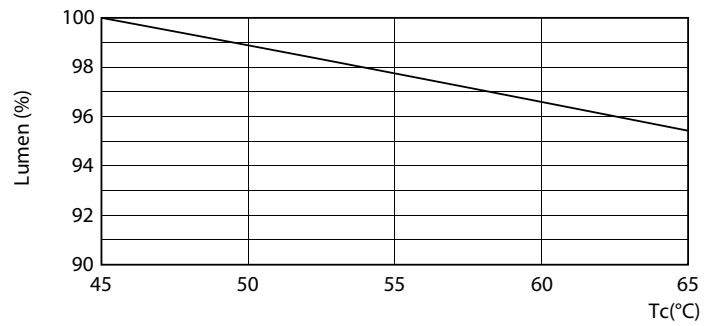

Product data

General Information		LLMF at end of nominal lifetime (nom.) 70 %	
Cap base	G13 [Medium Bi-Pin Fluorescent]		
EU RoHS compliant	Yes		
Nominal lifetime (nom.)	30000 h		
Switching cycle	50,000X		
Technical type	8-18W		
	Sphere		
Light Technical		Operating and Electrical	
Colour Code	840 [CCT of 4,000 K]	Input frequency	50 to 60 Hz
Beam Angle (Nom)	240 °	Power (Rated) (Nom)	8 W
Luminous flux (nom.)	900 lm	Lamp current (nom.)	40 mA
Colour designation	Cool White (CW)	Starting time (nom.)	0.5 s
Correlated Colour Temperature (Nom)	4000 K	Warm-up time to 60% light (nom.)	0.5 s
Luminous efficacy (rated) (nom.)	112.00 lm/W	Power factor (nom.)	0.9
Colour consistency	<6	Voltage (Nom)	220-240 V
Colour rendering index (nom.)	80		
		Temperature	
		T-ambient (max.)	45 °C
		T-ambient (min.)	-20 °C
		T storage (max.)	65 °C
		T storage (min.)	-40 °C
		T-Case maximum (nom.)	45 °C

CorePro LED tube Universal T8

Photometric data

LEDtube 8W G13 900lm 840

Lifetime

LEDtube 30K

LEDtube COR SLR 8W 30K LumenVsTc-LMP-LMP

LEDtube COR SLR 8W 30K LifetimeVsTc-LED-LED

LEDtube COR SLR 8W 30K FailureRate-LED-LED