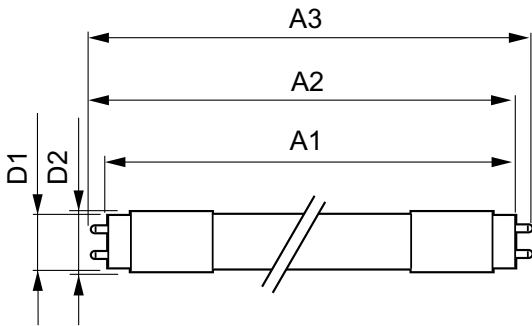

Product data

General Information		LLMF at end of nominal lifetime (nom.) 70 %	
Cap base	G13 [Medium Bi-Pin Fluorescent]		
EU RoHS compliant	Yes		
Nominal lifetime (nom.)	30000 h		
Switching cycle	50,000X		
Technical type	8-18W		
	Sphere		
Light Technical		Operating and Electrical	
Colour Code	840 [CCT of 4,000 K]	Input frequency	50 to 60 Hz
Beam Angle (Nom)	240 °	Power (Rated) (Nom)	8 W
Luminous flux (nom.)	900 lm	Lamp current (nom.)	40 mA
Colour designation	Cool White (CW)	Starting time (nom.)	0.5 s
Correlated Colour Temperature (Nom)	4000 K	Warm-up time to 60% light (nom.)	0.5 s
Luminous efficacy (rated) (nom.)	112.00 lm/W	Power factor (nom.)	0.9
Colour consistency	<6	Voltage (Nom)	220-240 V
Colour rendering index (nom.)	80		
		Temperature	
		T-ambient (max.)	45 °C
		T-ambient (min.)	-20 °C
		T storage (max.)	65 °C
		T storage (min.)	-40 °C
		T-Case maximum (nom.)	45 °C

CorePro LED tube Universal T8

Controls and Dimming

Dimmable	No
----------	----

Mechanical and Housing

Lamp Finish	Frosted
Bulb material	Glass
Product length	600 mm
Bulb shape	Tube, double-ended

Approval and Application

Energy Efficiency Class	E
Energy-saving product	Yes
Approval marks	RoHS compliance CE marking KEMA Keur certificate

Energy consumption kWh/1,000 hours	8 kWh
	403635

Product Data

Full product code	871869978279500
Order product name	CorePro LEDtube UN 600mm HO 8W840 T8
EAN/UPC – product	8718699782795
Order code	78279500
SAP numerator – quantity per pack	1
Numerator – packs per outer box	10
SAP material	929002419902
SAP net weight (piece)	0.121 kg

Dimensional drawing

TLED 2ft 220-240V 8-18W 900lm 4000K G13

Product	D1	D2	A1	A2	A3
CorePro LEDtube UN 600mm HO 8W840 T8	25.7 mm	28 mm	588.6 mm	595.7 mm	602.8 mm

Photometric data

LEDtube 8W G13 900lm

LEDtube 8W G13 900lm 840