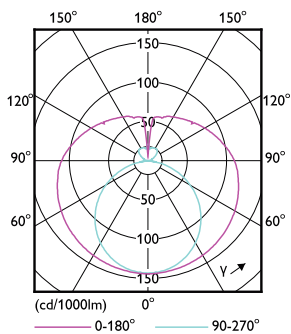

Product data

General Information		LLMF at end of nominal lifetime (nom.) 70 %	
Cap base	G13 [Medium Bi-Pin Fluorescent]		
EU RoHS compliant	Yes		
Nominal lifetime (nom.)	30000 h		
Switching cycle	50,000X		
Technical type	8-18W		
	Sphere		
Light Technical		Operating and Electrical	
Colour Code	840 [CCT of 4,000 K]	Input frequency	50 to 60 Hz
Beam Angle (Nom)	240 °	Power (Rated) (Nom)	8 W
Luminous flux (nom.)	900 lm	Lamp current (nom.)	40 mA
Colour designation	Cool White (CW)	Starting time (nom.)	0.5 s
Correlated Colour Temperature (Nom)	4000 K	Warm-up time to 60% light (nom.)	0.5 s
Luminous efficacy (rated) (nom.)	112.00 lm/W	Power factor (nom.)	0.9
Colour consistency	<6	Voltage (Nom)	220-240 V
Colour rendering index (nom.)	80		
		Temperature	
		T-ambient (max.)	45 °C
		T-ambient (min.)	-20 °C
		T storage (max.)	65 °C
		T storage (min.)	-40 °C
		T-Case maximum (nom.)	45 °C

Energy Efficiency Class	E
Energy-saving product	Yes
Approval marks	RoHS compliance CE marking KEMA Keur certificate

Energy consumption kWh/1,000 hours	8 kWh
	403635

Product Data

Full product code	871869978279500
Order product name	CorePro LEDtube UN 600mm HO 8W840 T8
EAN/UPC – product	8718699782795
Order code	78279500
SAP numerator – quantity per pack	1
Numerator – packs per outer box	10
SAP material	929002419902
SAP net weight (piece)	0.121 kg

Dimensional drawing

TLED 2ft 220-240V 8-18W 900lm 4000K G13

Product	D1	D2	A1	A2	A3
CorePro LEDtube UN 600mm HO 8W840 T8	25.7 mm	28 mm	588.6 mm	595.7 mm	602.8 mm

Photometric data

LEDtube 8W G13 900lm

LEDtube 8W G13 900lm 840