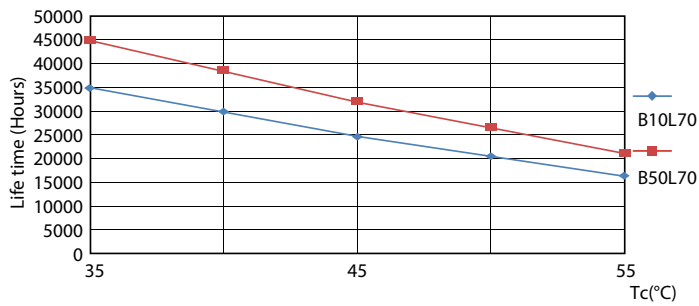

Product data

General Information		LLMF at end of nominal lifetime (nom.) 70 %	
Cap base	G13 [Medium Bi-Pin Fluorescent]		
EU RoHS compliant	Yes		
Nominal lifetime (nom.)	30000 h		
Switching cycle	50,000X		
Technical type	8-18W		
	Sphere		
Light Technical		Operating and Electrical	
Colour Code	840 [CCT of 4,000 K]	Input frequency	50 to 60 Hz
Beam Angle (Nom)	240 °	Power (Rated) (Nom)	8 W
Luminous flux (nom.)	900 lm	Lamp current (nom.)	40 mA
Colour designation	Cool White (CW)	Starting time (nom.)	0.5 s
Correlated Colour Temperature (Nom)	4000 K	Warm-up time to 60% light (nom.)	0.5 s
Luminous efficacy (rated) (nom.)	112.00 lm/W	Power factor (nom.)	0.9
Colour consistency	<6	Voltage (Nom)	220-240 V
Colour rendering index (nom.)	80		
		Temperature	
		T-ambient (max.)	45 °C
		T-ambient (min.)	-20 °C
		T storage (max.)	65 °C
		T storage (min.)	-40 °C
		T-Case maximum (nom.)	45 °C

CorePro LED tube Universal T8

Photometric data

LEDtube 8W G13 900lm 840

Lifetime

LEDtube 30K

LEDtube COR SLR 8W 30K LumenVsTc-LMP-LMP

LEDtube COR SLR 8W 30K LifetimeVsTc-LED-LED

LEDtube COR SLR 8W 30K FailureRate-LED-LED