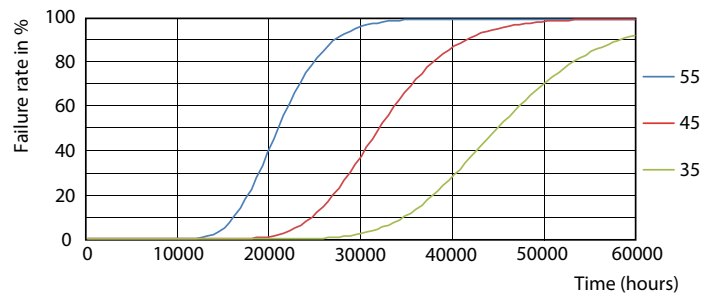

CorePro LED tube Universal T8

Photometric data

LEDtube 8W G13 900lm 840

Lifetime

LEDtube 30K

LEDtube COR SLR 8W 30K LumenVsTc-LMP-LMP

LEDtube COR SLR 8W 30K LifetimeVsTc-LED-LED

LEDtube COR SLR 8W 30K FailureRate-LED-LED