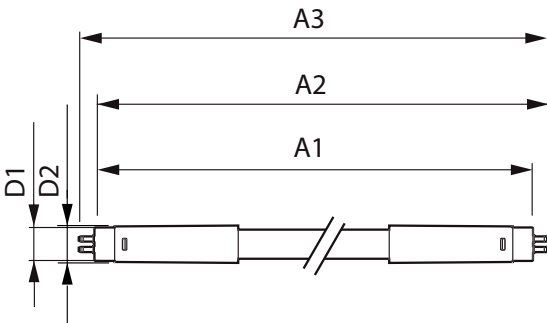

MASTER LEDtube InstantFit HF T5

Controls and Dimming

Dimmable Only with specific dimmers

Mechanical and Housing

Lamp Finish Frosted
Bulb material Glass
Product length 1500 mm
Bulb shape Tube, double-ended

Approval and Application

Energy Efficiency Class D
Energy-saving product Yes
Approval marks RoHS compliance CE marking KEMA Keur certificate
Energy consumption kWh/1,000 hours 26 kWh

406214

Product Data

Full product code 871869974961300
Order product name Master LEDtube HF 1500mm HO 26W 865 T5
OE
EAN/UPC – product 8718699749613
Order code 74961300
SAP numerator – quantity per pack 1
Numerator – packs per outer box 10
SAP material 929002352502
SAP net weight (piece) 0.380 kg

Dimensional drawing

TLED 1500mm HF 26W 3900lm 6500K G5

Product	D1	D2	A1	A2	A3
Master LEDtube HF 1500mm HO 26W 865 T5 OE	15.5 mm	19 mm	1449 mm	1456 mm	1463 mm