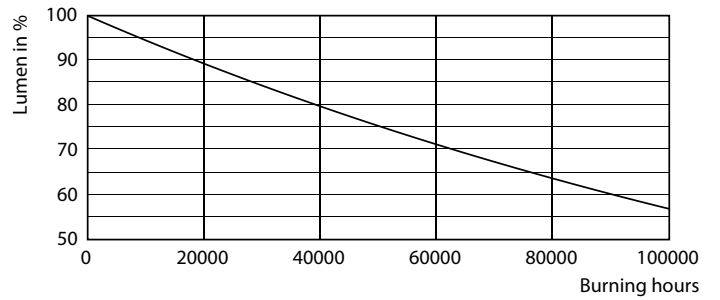

Product data

General Information	
Cap base	G5 [G5]
EU RoHS compliant	Yes
Nominal lifetime (nom.)	60000 h
Switching cycle	50,000X
Technical type	26-49W
	Sphere

Light Technical	
Colour Code	865 [CCT of 6,500 K]
Beam Angle (Nom)	200 °
Luminous flux (nom.)	3900 lm
Colour designation	Cool Daylight
Correlated Colour Temperature (Nom)	6500 K
Luminous efficacy (rated) (nom.)	150.00 lm/W
Colour consistency	<6
Colour rendering index (nom.)	80
LLMF at end of nominal lifetime (nom.)	70 %

Mechanical and Housing

Lamp Finish Frosted
Bulb material Glass
Product length 1500 mm
Bulb shape Tube, double-ended

Approval and Application

Energy Efficiency Class D
Energy-saving product Yes
Approval marks RoHS compliance CE marking KEMA Keur certificate
Energy consumption kWh/1,000 hours 26 kWh

MASTER LEDtube InstantFit HF T5

Photometric data

LEDtube MAS 26W G5 3900lm 865 1500mm

Lifetime

LEDtube_60K_FailureRate

LEDtube 26W 60K LumenVsTc 2

LEDtube_60K_LifetimeVsTc

LEDtube_60K