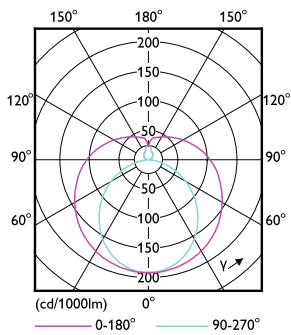

Product data

General Information	
Cap base	G5 [G5]
EU RoHS compliant	Yes
Nominal lifetime (nom.)	60000 h
Switching cycle	50,000X
Technical type	26-49W
	Sphere

Light Technical	
Colour Code	865 [CCT of 6,500 K]
Beam Angle (Nom)	200 °
Luminous flux (nom.)	3900 lm
Colour designation	Cool Daylight
Correlated Colour Temperature (Nom)	6500 K
Luminous efficacy (rated) (nom.)	150.00 lm/W
Colour consistency	<6
Colour rendering index (nom.)	80
LLMF at end of nominal lifetime (nom.)	70 %

Mechanical and Housing

Lamp Finish Frosted
Bulb material Glass
Product length 1500 mm
Bulb shape Tube, double-ended

Approval and Application

Energy Efficiency Class D
Energy-saving product Yes
Approval marks RoHS compliance CE marking KEMA Keur certificate
Energy consumption kWh/1,000 hours 26 kWh

Dimensional drawing

TLED 1500mm HF 26W 3900lm 6500K G5

Product	D1	D2	A1	A2	A3
Master LEDtube HF 1500mm HO 26W 865 T5 OE	15.5 mm	19 mm	1449 mm	1456 mm	1463 mm

Photometric data

LEDtube MAS 26W G5 3700lm

LEDtube MAS 26W G5 3900lm 865