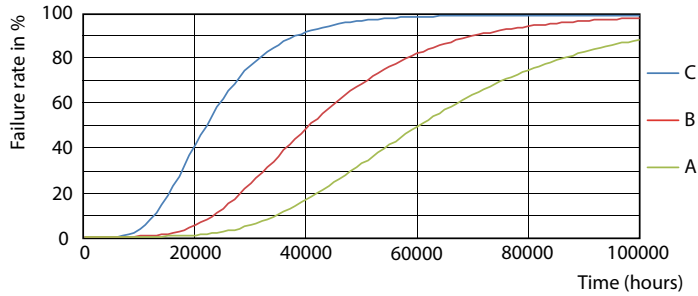

MASTER LEDtube InstantFit HF T5

Photometric data

LEDtube MAS 26W G5 3900lm 865 1500mm

Lifetime