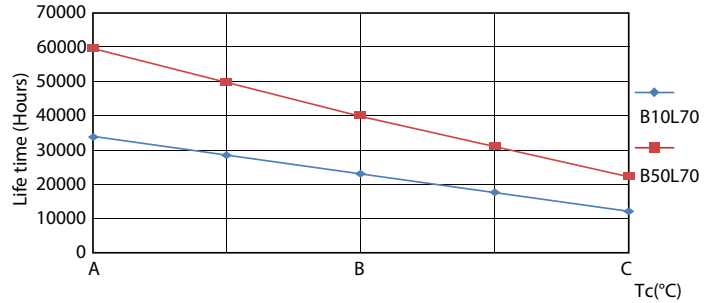

Product data

General Information	
Cap base	G5 [G5]
EU RoHS compliant	Yes
Nominal lifetime (nom.)	60000 h
Switching cycle	50,000X
Technical type	26-49W
	Sphere

Light Technical	
Colour Code	865 [CCT of 6,500 K]
Beam Angle (Nom)	200 °
Luminous flux (nom.)	3900 lm
Colour designation	Cool Daylight
Correlated Colour Temperature (Nom)	6500 K
Luminous efficacy (rated) (nom.)	150.00 lm/W
Colour consistency	<6
Colour rendering index (nom.)	80
LLMF at end of nominal lifetime (nom.)	70 %

Mechanical and Housing

Lamp Finish Frosted
Bulb material Glass
Product length 1500 mm
Bulb shape Tube, double-ended

Approval and Application

Energy Efficiency Class D
Energy-saving product Yes
Approval marks RoHS compliance CE marking KEMA Keur certificate
Energy consumption kWh/1,000 hours 26 kWh

MASTER LEDtube InstantFit HF T5

Photometric data

LEDtube MAS 26W G5 3900lm 865 1500mm

Lifetime

LEDtube_60K_FailureRate

LEDtube 26W 60K LumenVsTc 2

LEDtube_60K_LifetimeVsTc

LEDtube_60K