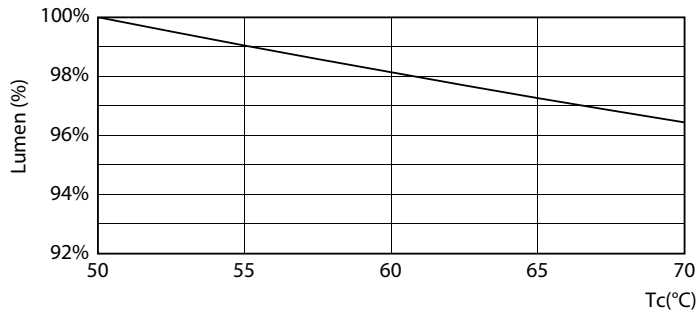

Product data

General Information	
Cap base	G5 [G5]
EU RoHS compliant	Yes
Nominal lifetime (nom.)	60000 h
Switching cycle	50,000X
Technical type	26-49W
	Sphere

Light Technical	
Colour Code	865 [CCT of 6,500 K]
Beam Angle (Nom)	200 °
Luminous flux (nom.)	3900 lm
Colour designation	Cool Daylight
Correlated Colour Temperature (Nom)	6500 K
Luminous efficacy (rated) (nom.)	150.00 lm/W
Colour consistency	<6
Colour rendering index (nom.)	80
LLMF at end of nominal lifetime (nom.)	70 %

Mechanical and Housing

Lamp Finish Frosted
Bulb material Glass
Product length 1500 mm
Bulb shape Tube, double-ended

Approval and Application

Energy Efficiency Class D
Energy-saving product Yes
Approval marks RoHS compliance CE marking KEMA Keur certificate
Energy consumption kWh/1,000 hours 26 kWh

MASTER LEDtube InstantFit HF T5

Photometric data

LEDtube MAS 26W G5 3900lm 865 1500mm

Lifetime

LEDtube_60K_FailureRate

LEDtube 26W 60K LumenVsTc 2

LEDtube_60K_LifetimeVsTc

LEDtube_60K