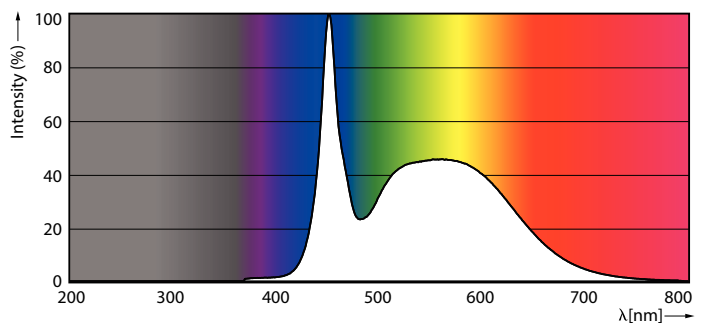

LEDtube MAS 26W G5 3900lm 865