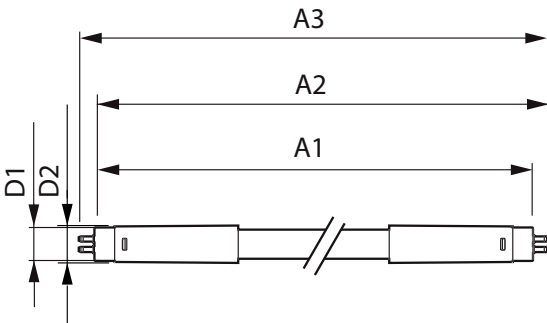

Product data

General Information	
Cap base	G5 [G5]
EU RoHS compliant	Yes
Nominal lifetime (nom.)	60000 h
Switching cycle	50,000X
Technical type	26-54W

Light Technical	
Colour Code	865 [CCT of 6,500 K]
Beam Angle (Nom)	200 °
Luminous flux (nom.)	3900 lm
Colour designation	Cool Daylight
Correlated Colour Temperature (Nom)	6500 K
Luminous efficacy (rated) (nom.)	150.00 lm/W
Colour consistency	<6
Colour rendering index (nom.)	80
LLMF at end of nominal lifetime (nom.)	70 %

Mechanical and Housing

Lamp Finish Frosted
Bulb material Glass
Product length 1200 mm

Approval and Application

Energy efficiency label (EEL) A++
Energy-saving product Yes
Approval marks RoHS compliance CE marking KEMA Keur certificate
Energy consumption kWh/1,000 hours 31 kWh

Dimensional drawing

TLED 1200mm HF 26W 3900lm 6500K G5

Product	D1	D2	A1	A2	A3
Master LEDtube HF 1200mm HO 26W 865 T5 OE	15.5 mm	19 mm	1149 mm	1156 mm	1163 mm

Photometric data

LEDtube MAS 26W G5 3700lm

LEDtube MAS 26W G5 3900lm 865