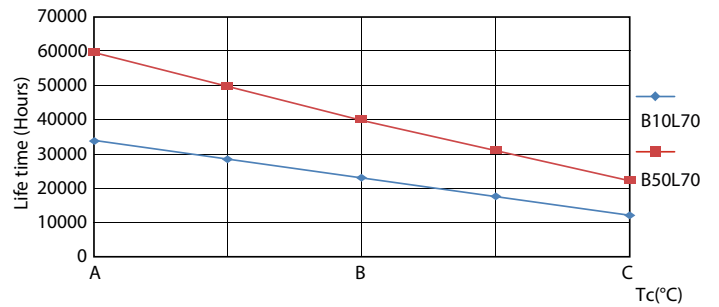

Product data

General Information	
Cap base	G5 [G5]
EU RoHS compliant	Yes
Nominal lifetime (nom.)	60000 h
Switching cycle	50,000X
Technical type	26-54W

Light Technical	
Colour Code	865 [CCT of 6,500 K]
Beam Angle (Nom)	200 °
Luminous flux (nom.)	3900 lm
Colour designation	Cool Daylight
Correlated Colour Temperature (Nom)	6500 K
Luminous efficacy (rated) (nom.)	150.00 lm/W
Colour consistency	<6
Colour rendering index (nom.)	80
LLMF at end of nominal lifetime (nom.)	70 %

Mechanical and Housing

Lamp Finish Frosted
Bulb material Glass
Product length 1200 mm

Approval and Application

Energy efficiency label (EEL) A++
Energy-saving product Yes
Approval marks RoHS compliance CE marking KEMA Keur certificate
Energy consumption kWh/1,000 hours 31 kWh

MASTER LEDtube InstantFit HF T5

Photometric data

© 2021 Philips Lighting B.V. Page 11

LEDtube MAS 26W G5 3900lm 865 1200mm

Lifetime

LEDtube_60K_FailureRate

LEDtube_60K_LifetimeVsTc

LEDtube_60K