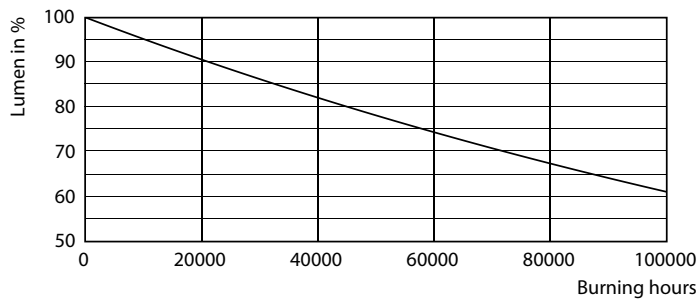

Product data

General Information	
Cap base	G5 [G5]
EU RoHS compliant	Yes
Nominal lifetime (nom.)	60000 h
Switching cycle	50,000X
Technical type	26-54W

Light Technical	
Colour Code	865 [CCT of 6,500 K]
Beam Angle (Nom)	200 °
Luminous flux (nom.)	3900 lm
Colour designation	Cool Daylight
Correlated Colour Temperature (Nom)	6500 K
Luminous efficacy (rated) (nom.)	150.00 lm/W
Colour consistency	<6
Colour rendering index (nom.)	80
LLMF at end of nominal lifetime (nom.)	70 %

Mechanical and Housing

Lamp Finish Frosted
Bulb material Glass
Product length 1200 mm

Approval and Application

Energy efficiency label (EEL) A++
Energy-saving product Yes
Approval marks RoHS compliance CE marking KEMA Keur certificate
Energy consumption kWh/1,000 hours 31 kWh

MASTER LEDtube InstantFit HF T5

Photometric data

© 2021 Philips Lighting B.V. Page 11

LEDtube MAS 26W G5 3900lm 865 1200mm

Lifetime

LEDtube_60K_FailureRate

LEDtube_60K_LifetimeVsTc

LEDtube_60K