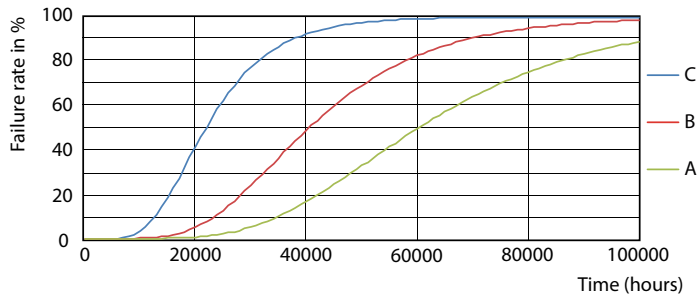

Product data

General Information	
Cap base	G5 [G5]
EU RoHS compliant	Yes
Nominal lifetime (nom.)	60000 h
Switching cycle	50,000X
Technical type	26-54W

Light Technical	
Colour Code	865 [CCT of 6,500 K]
Beam Angle (Nom)	200 °
Luminous flux (nom.)	3900 lm
Colour designation	Cool Daylight
Correlated Colour Temperature (Nom)	6500 K
Luminous efficacy (rated) (nom.)	150.00 lm/W
Colour consistency	<6
Colour rendering index (nom.)	80
LLMF at end of nominal lifetime (nom.)	70 %

MASTER LEDtube InstantFit HF T5

Photometric data

© 2021 Philips Lighting B.V. Page 11

LEDtube MAS 26W G5 3900lm 865 1200mm

Lifetime

LEDtube_60K_FailureRate

LEDtube_60K_LifetimeVsTc

LEDtube_60K