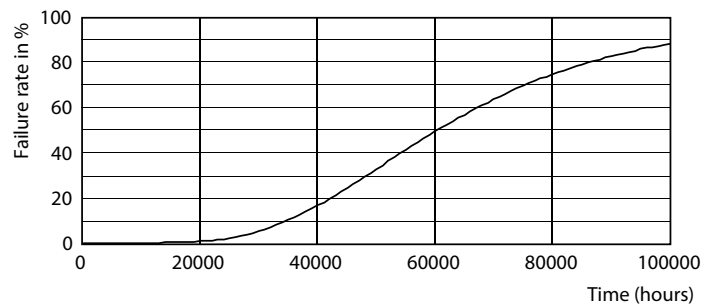

Product data

General Information	
Cap base	G5 [G5]
EU RoHS compliant	Yes
Nominal lifetime (nom.)	60000 h
Switching cycle	50,000X
Technical type	26-54W

Light Technical	
Colour Code	865 [CCT of 6,500 K]
Beam Angle (Nom)	200 °
Luminous flux (nom.)	3900 lm
Colour designation	Cool Daylight
Correlated Colour Temperature (Nom)	6500 K
Luminous efficacy (rated) (nom.)	150.00 lm/W
Colour consistency	<6
Colour rendering index (nom.)	80
LLMF at end of nominal lifetime (nom.)	70 %

MASTER LEDtube InstantFit HF T5

Photometric data

© 2021 Philips Lighting B.V. Page 11

LEDtube MAS 26W G5 3900lm 865 1200mm

Lifetime

LEDtube_60K_FailureRate

LEDtube_60K_LifetimeVsTc

LEDtube_60K