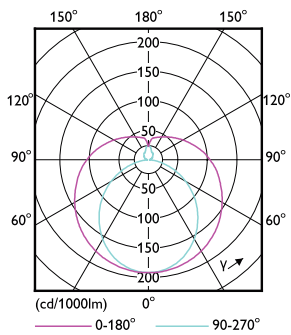

Product data

General Information	
Cap base	G5 [G5]
EU RoHS compliant	Yes
Nominal lifetime (nom.)	60000 h
Switching cycle	50,000X
Technical type	26-54W

Light Technical	
Colour Code	865 [CCT of 6,500 K]
Beam Angle (Nom)	200 °
Luminous flux (nom.)	3900 lm
Colour designation	Cool Daylight
Correlated Colour Temperature (Nom)	6500 K
Luminous efficacy (rated) (nom.)	150.00 lm/W
Colour consistency	<6
Colour rendering index (nom.)	80
LLMF at end of nominal lifetime (nom.)	70 %

Mechanical and Housing

Lamp Finish Frosted
Bulb material Glass
Product length 1200 mm

Approval and Application

Energy efficiency label (EEL) A++
Energy-saving product Yes
Approval marks RoHS compliance CE marking KEMA Keur certificate
Energy consumption kWh/1,000 hours 31 kWh

Dimensional drawing

TLED 1200mm HF 26W 3900lm 6500K G5

Product	D1	D2	A1	A2	A3
Master LEDtube HF 1200mm HO 26W 865 T5 OE	15.5 mm	19 mm	1149 mm	1156 mm	1163 mm

Photometric data

LEDtube MAS 26W G5 3700lm

LEDtube MAS 26W G5 3900lm 865