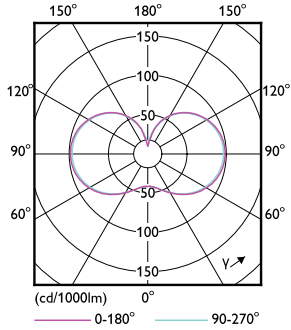

Trueforce CorePro LED HPL

Photometric data

LEDTForce ED75 E27