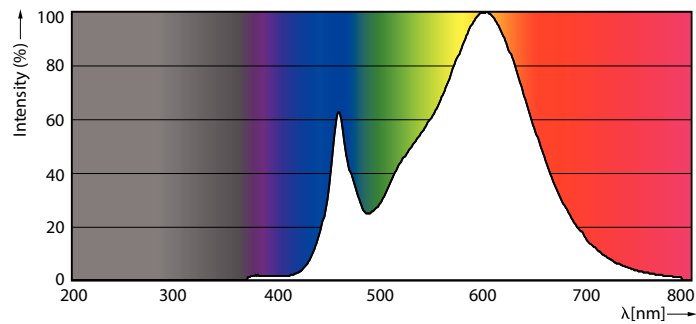

Photometric data

LEDTForce 18W ED75 E27 830

LEDTForce 18W ED75 E27 830