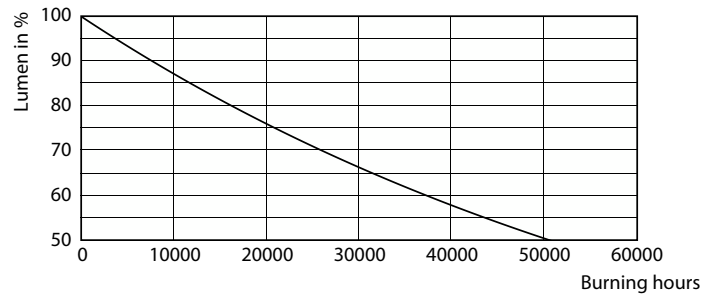

### Product data

General information		Colour designation	
Cap base	E27 [ E27]	Colour designation	White (WH)
EU RoHS compliant	Yes	Correlated Colour Temperature (Nom)	3000 K
Nominal lifetime (nom.)	25000 h	Luminous efficacy (rated) (nom.)	166 lm/W
Switching cycle	15,000X	Colour consistency	<6
Technical type	18-80W	Colour rendering index (nom.)	80
	Sphere	LLMF at end of nominal lifetime (nom.)	0.7 %
Light technical		Operating and electrical	
Colour Code	830 [ CCT of 3,000 K]	Input frequency	50 to 60 Hz
Beam Angle (Nom)	300 °	Power (Rated) (Nom)	18 W
Luminous flux (nom.)	3000 lm	Lamp current (nom.)	170 mA
Luminous flux (rated) (nom.)	3000 lm	Wattage equivalent	80 W
		Starting time (nom.)	0.5 s

## Photometric data

LEDTForce ED75 E27

## Lifetime

Life Expectancy Diagram

Lumen Maintenance Diagram