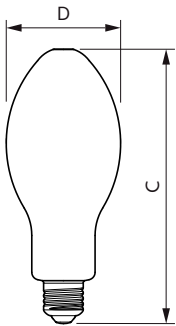

### Product data

General information		Colour designation	
Cap base	E27 [ E27]	Colour designation	White (WH)
EU RoHS compliant	Yes	Correlated Colour Temperature (Nom)	3000 K
Nominal lifetime (nom.)	25000 h	Luminous efficacy (rated) (nom.)	166 lm/W
Switching cycle	15,000X	Colour consistency	<6
Technical type	18-80W	Colour rendering index (nom.)	80
	Sphere	LLMF at end of nominal lifetime (nom.)	0.7 %
Light technical		Operating and electrical	
Colour Code	830 [ CCT of 3,000 K]	Input frequency	50 to 60 Hz
Beam Angle (Nom)	300 °	Power (Rated) (Nom)	18 W
Luminous flux (nom.)	3000 lm	Lamp current (nom.)	170 mA
Luminous flux (rated) (nom.)	3000 lm	Wattage equivalent	80 W
		Starting time (nom.)	0.5 s

## Dimensional drawing

TForce Core LED HPL 18W E27 830 FR

Product	D	C
TForce Core LED HPL 18W E27 830 FR	75 mm	180 mm