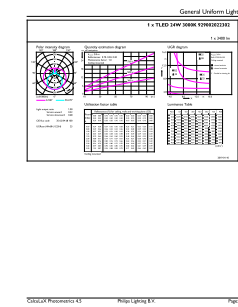

LEDtube 220-240V G13

LEDtube 220-240V G13 5ft 3400lm 3000k