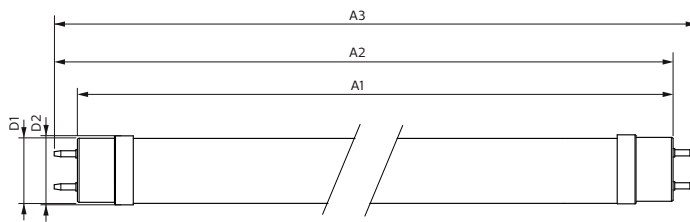

Product data

| General Information | | Lamp current (max.) | |
|--|----------------------------------|----------------------------------|-----------|
| Cap base | G13 [Medium Bi-Pin Fluorescent] | | 112 mA |
| EU RoHS compliant | Yes | Lamp current (min.) | 103 mA |
| Nominal lifetime (nom.) | 50000 h | Starting time (nom.) | 0.5 s |
| Switching cycle | 200,000X | Warm-up time to 60% light (nom.) | 0.5 s |
| | | Power factor (nom.) | 0.9 |
| | | Voltage (Nom) | 220-240 V |
| Light Technical | | Temperature | |
| Colour Code | 830 [CCT of 3,000 K] | T-ambient (max.) | 45 °C |
| Beam Angle (Nom) | 240 ° | T-ambient (min.) | -20 °C |
| Luminous flux (nom.) | 3400 lm | T storage (max.) | 65 °C |
| Colour designation | White (WH) | T storage (min.) | -40 °C |
| Correlated Colour Temperature (Nom) | 3000 K | T-Case maximum (nom.) | 60 °C |
| Luminous efficacy (rated) (nom.) | 141.00 lm/W | | |
| Colour consistency | <6 | Controls and Dimming | |
| Colour rendering index (nom.) | 83 | Dimmable | No |
| LLMF at end of nominal lifetime (nom.) | 70 % | | |
| Operating and Electrical | | Mechanical and Housing | |
| Input frequency | 50 to 60 Hz | Bulb material | Glass |
| Power (Rated) (Nom) | 24 W | | |

Master Value LEDtube T8

| | |
|------------------------------------|--|
| Product length | 1500 mm |
| Approval and Application | |
| Energy efficiency label (EEL) | A++ |
| Energy-saving product | Yes |
| Approval marks | RoHS compliance CE marking KEMA Keur certificate |
| Energy consumption kWh/1,000 hours | 24 kWh |
| Product Data | |
| Full product code | 871869964703200 |

Dimensional drawing

| Product | D1 | D2 | A1 | A2 | A3 |
|---|---------|-------|-----------|-----------|-----------|
| MASTER LEDtube VLE 1500mm UO 24W 830 T8 | 25.8 mm | 28 mm | 1498.7 mm | 1505.8 mm | 1512.9 mm |