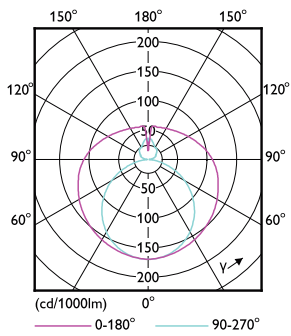

LEDtube 220-240V G13

LEDtube 220-240V G13 5ft 3400lm 3000k