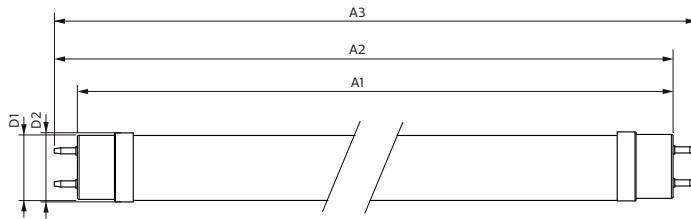

Product data

General Information		Power (Rated) (Nom)	
Cap base	G13 [Medium Bi-Pin Fluorescent]		20.5 W
EU RoHS compliant	Yes	Lamp current (max.)	97 mA
Nominal lifetime (nom.)	60000 h	Lamp current (min.)	89 mA
Switching cycle	200,000X	Starting time (nom.)	0.5 s
	Sphere	Warm-up time to 60% light (nom.)	0.5 s
		Power factor (nom.)	0.9
		Voltage (Nom)	220-240 V
Light Technical		Temperature	
Colour Code	830 [CCT of 3,000 K]	T-ambient (max.)	45 °C
Beam Angle (Nom)	190 °	T-ambient (min.)	-20 °C
Luminous flux (nom.)	2900 lm	T storage (max.)	65 °C
Colour designation	White (WH)	T storage (min.)	-40 °C
Correlated Colour Temperature (Nom)	3000 K	T-Case maximum (nom.)	65 °C
Luminous efficacy (rated) (nom.)	141.00 lm/W	Controls and Dimming	
Colour consistency	<6	Dimmable	No
Colour rendering index (nom.)	80	Mechanical and Housing	
LLMF at end of nominal lifetime (nom.)	70 %	Lamp Finish	Frosted
Operating and Electrical			
Input frequency	50 to 60 Hz		

Master Value LEDtube T8

Bulb material	Glass
Product length	1500 mm
Bulb shape	Tube, double-ended
Approval and Application	
Energy Efficiency Class	D
Energy-saving product	Yes
Approval marks	RoHS compliance CE marking KEMA Keur certificate
Energy consumption kWh/1,000 hours	21 kWh 403615

Product Data	
Full product code	871869964691200
Order product name	MASTER LEDtube VLE 1500mm HO 20.5W 830 T8
EAN/UPC – product	8718699646912
Order code	64691200
SAP numerator – quantity per pack	1
Numerator – packs per outer box	10
SAP material	929002021702
SAP net weight (piece)	0.270 kg

Dimensional drawing

Product	D1	D2	A1	A2	A3
MASTER LEDtube VLE 1500mm HO 20.5W 830 T8	25.8 mm	28 mm	1498.7 mm	1505.8 mm	1512.9 mm

TLED 5ft 220-240V20.5-58W2900lm3000K G13

Photometric data

LEDtube 220-240V G13 5ft 2900lm 3000k