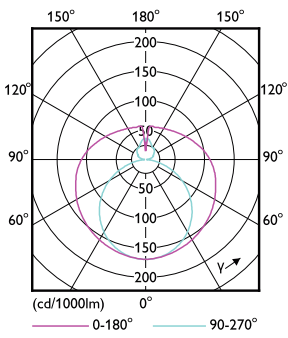

Product data

General Information		Power (Rated) (Nom)	
Cap base	G13 [Medium Bi-Pin Fluorescent]		20.5 W
EU RoHS compliant	Yes	Lamp current (max.)	97 mA
Nominal lifetime (nom.)	60000 h	Lamp current (min.)	89 mA
Switching cycle	200,000X	Starting time (nom.)	0.5 s
	Sphere	Warm-up time to 60% light (nom.)	0.5 s
		Power factor (nom.)	0.9
		Voltage (Nom)	220-240 V
Light Technical		Temperature	
Colour Code	830 [CCT of 3,000 K]	T-ambient (max.)	45 °C
Beam Angle (Nom)	190 °	T-ambient (min.)	-20 °C
Luminous flux (nom.)	2900 lm	T storage (max.)	65 °C
Colour designation	White (WH)	T storage (min.)	-40 °C
Correlated Colour Temperature (Nom)	3000 K	T-Case maximum (nom.)	65 °C
Luminous efficacy (rated) (nom.)	141.00 lm/W	Controls and Dimming	
Colour consistency	<6	Dimmable	No
Colour rendering index (nom.)	80	Mechanical and Housing	
LLMF at end of nominal lifetime (nom.)	70 %	Lamp Finish	Frosted
Operating and Electrical			
Input frequency	50 to 60 Hz		

Master Value LEDtube T8

Bulb material	Glass
Product length	1500 mm
Bulb shape	Tube, double-ended
Approval and Application	
Energy Efficiency Class	D
Energy-saving product	Yes
Approval marks	RoHS compliance CE marking KEMA Keur certificate
Energy consumption kWh/1,000 hours	21 kWh 403615

Dimensional drawing

Product	D1	D2	A1	A2	A3
MASTER LEDtube VLE 1500mm HO 20.5W 830 T8	25.8 mm	28 mm	1498.7 mm	1505.8 mm	1512.9 mm

TLED 5ft 220-240V20.5-58W2900lm3000K G13

Photometric data

LEDtube 220-240V G13 5ft 2900lm 3000k