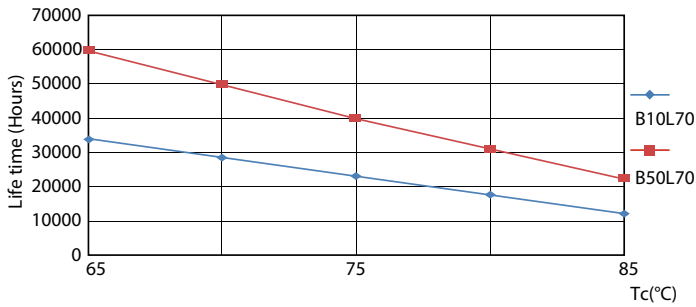

Product data

General Information		Power (Rated) (Nom)	
Cap base	G13 [Medium Bi-Pin Fluorescent]		20.5 W
EU RoHS compliant	Yes	Lamp current (max.)	97 mA
Nominal lifetime (nom.)	60000 h	Lamp current (min.)	89 mA
Switching cycle	200,000X	Starting time (nom.)	0.5 s
	Sphere	Warm-up time to 60% light (nom.)	0.5 s
		Power factor (nom.)	0.9
		Voltage (Nom)	220-240 V
Light Technical		Temperature	
Colour Code	830 [CCT of 3,000 K]	T-ambient (max.)	45 °C
Beam Angle (Nom)	190 °	T-ambient (min.)	-20 °C
Luminous flux (nom.)	2900 lm	T storage (max.)	65 °C
Colour designation	White (WH)	T storage (min.)	-40 °C
Correlated Colour Temperature (Nom)	3000 K	T-Case maximum (nom.)	65 °C
Luminous efficacy (rated) (nom.)	141.00 lm/W	Controls and Dimming	
Colour consistency	<6	Dimmable	No
Colour rendering index (nom.)	80	Mechanical and Housing	
LLMF at end of nominal lifetime (nom.)	70 %	Lamp Finish	Frosted
Operating and Electrical			
Input frequency	50 to 60 Hz		

LEDtube 220-240V G13

Master Value LEDtube T8

Photometric data

LEDtube 220-240V G13 3000k

Lifetime

LEDtube MAS SLR 20,5W 60K LumenVsTc-LMP

LEDtube MAS SLR 20,5W 60K FailureRate-LED

LEDtube MAS SLR 20,5W 60K LifetimeVsTc-LED