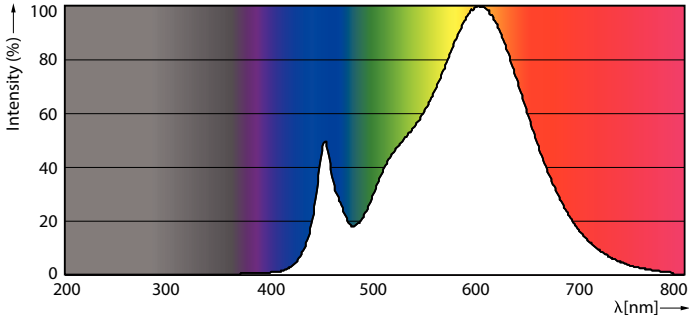

Master Value LEDtube T8

Photometric data

LEDtube 220-240V G13 3000k