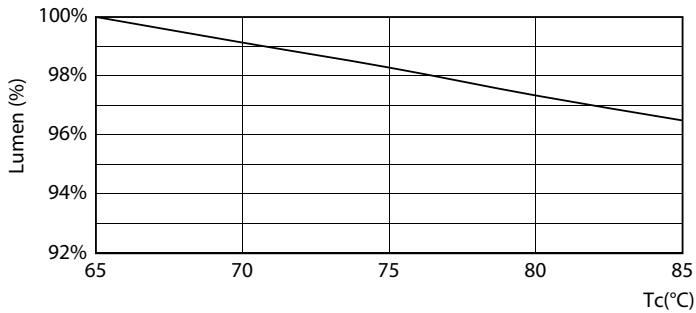

Product data

General Information		Power (Rated) (Nom)	
Cap base	G13 [Medium Bi-Pin Fluorescent]		20.5 W
EU RoHS compliant	Yes	Lamp current (max.)	97 mA
Nominal lifetime (nom.)	60000 h	Lamp current (min.)	89 mA
Switching cycle	200,000X	Starting time (nom.)	0.5 s
	Sphere	Warm-up time to 60% light (nom.)	0.5 s
		Power factor (nom.)	0.9
		Voltage (Nom)	220-240 V
Light Technical		Temperature	
Colour Code	830 [CCT of 3,000 K]	T-ambient (max.)	45 °C
Beam Angle (Nom)	190 °	T-ambient (min.)	-20 °C
Luminous flux (nom.)	2900 lm	T storage (max.)	65 °C
Colour designation	White (WH)	T storage (min.)	-40 °C
Correlated Colour Temperature (Nom)	3000 K	T-Case maximum (nom.)	65 °C
Luminous efficacy (rated) (nom.)	141.00 lm/W	Controls and Dimming	
Colour consistency	<6	Dimmable	No
Colour rendering index (nom.)	80	Mechanical and Housing	
LLMF at end of nominal lifetime (nom.)	70 %	Lamp Finish	Frosted
Operating and Electrical			
Input frequency	50 to 60 Hz		

LEDtube 220-240V G13

Master Value LEDtube T8

Photometric data

LEDtube 220-240V G13 3000k

Lifetime

LEDtube MAS SLR 20,5W 60K LumenVsTc-LMP

LEDtube MAS SLR 20,5W 60K FailureRate-LED

LEDtube MAS SLR 20,5W 60K LifetimeVsTc-LED