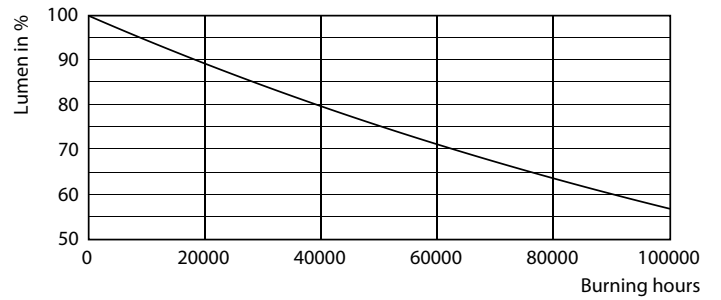

Product data

General Information		Power (Rated) (Nom)	
Cap base	G13 [Medium Bi-Pin Fluorescent]		20.5 W
EU RoHS compliant	Yes	Lamp current (max.)	97 mA
Nominal lifetime (nom.)	60000 h	Lamp current (min.)	89 mA
Switching cycle	200,000X	Starting time (nom.)	0.5 s
	Sphere	Warm-up time to 60% light (nom.)	0.5 s
		Power factor (nom.)	0.9
		Voltage (Nom)	220-240 V
Light Technical		Temperature	
Colour Code	830 [CCT of 3,000 K]	T-ambient (max.)	45 °C
Beam Angle (Nom)	190 °	T-ambient (min.)	-20 °C
Luminous flux (nom.)	2900 lm	T storage (max.)	65 °C
Colour designation	White (WH)	T storage (min.)	-40 °C
Correlated Colour Temperature (Nom)	3000 K	T-Case maximum (nom.)	65 °C
Luminous efficacy (rated) (nom.)	141.00 lm/W	Controls and Dimming	
Colour consistency	<6	Dimmable	No
Colour rendering index (nom.)	80	Mechanical and Housing	
LLMF at end of nominal lifetime (nom.)	70 %	Lamp Finish	Frosted
Operating and Electrical			
Input frequency	50 to 60 Hz		

LEDtube 220-240V G13

Master Value LEDtube T8

Photometric data

LEDtube 220-240V G13 3000k

Lifetime

LEDtube MAS SLR 20,5W 60K LumenVsTc-LMP

LEDtube MAS SLR 20,5W 60K FailureRate-LED

LEDtube MAS SLR 20,5W 60K LifetimeVsTc-LED