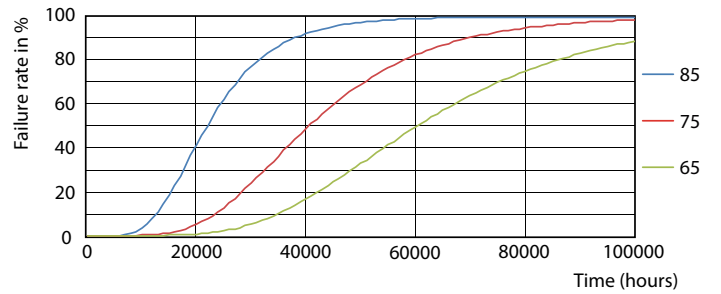

Product data

General Information		Power (Rated) (Nom)	
Cap base	G13 [Medium Bi-Pin Fluorescent]		20.5 W
EU RoHS compliant	Yes	Lamp current (max.)	97 mA
Nominal lifetime (nom.)	60000 h	Lamp current (min.)	89 mA
Switching cycle	200,000X	Starting time (nom.)	0.5 s
	Sphere	Warm-up time to 60% light (nom.)	0.5 s
		Power factor (nom.)	0.9
		Voltage (Nom)	220-240 V
Light Technical		Temperature	
Colour Code	830 [CCT of 3,000 K]	T-ambient (max.)	45 °C
Beam Angle (Nom)	190 °	T-ambient (min.)	-20 °C
Luminous flux (nom.)	2900 lm	T storage (max.)	65 °C
Colour designation	White (WH)	T storage (min.)	-40 °C
Correlated Colour Temperature (Nom)	3000 K	T-Case maximum (nom.)	65 °C
Luminous efficacy (rated) (nom.)	141.00 lm/W	Controls and Dimming	
Colour consistency	<6	Dimmable	No
Colour rendering index (nom.)	80	Mechanical and Housing	
LLMF at end of nominal lifetime (nom.)	70 %	Lamp Finish	Frosted
Operating and Electrical			
Input frequency	50 to 60 Hz		

LEDtube 220-240V G13

Master Value LEDtube T8

Photometric data

LEDtube 220-240V G13 3000k

Lifetime

LEDtube MAS SLR 20,5W 60K LumenVsTc-LMP

LEDtube MAS SLR 20,5W 60K FailureRate-LED

LEDtube MAS SLR 20,5W 60K LifetimeVsTc-LED