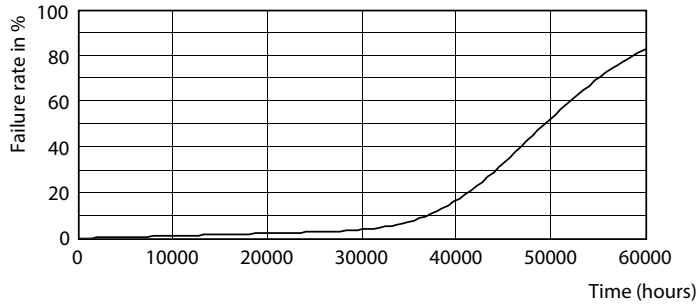

Product data

General Information	
Cap base	E40 [E40]
EU RoHS compliant	Yes
Nominal lifetime (nom.)	50000 h
Switching cycle	50,000X
Technical type	68-150W
	Sphere
Light Technical	
Colour Code	740 [CCT of 4,000 K]
Luminous flux (nom.)	12000 lm
Colour designation	Cool White (CW)
Correlated Colour Temperature (Nom)	4000 K
Luminous efficacy (rated) (nom.)	176.00 lm/W
Colour consistency	<6
Colour rendering index (nom.)	70
LLMF at end of nominal lifetime (nom.)	70 %

Product	D	C
TrueForce LED Road 120-68W E40 740	71 mm	262 mm

Photometric data

LEDTrueForce SON-T 12klm E40 740

LEDTrueForce SON-T E40 68W

LEDTrueForce SON-T 12klm E40 740

TrueForce LED Public (Road – SON)

Lifetime