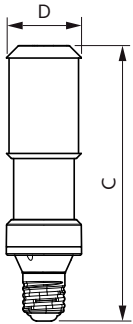

Product data

General Information	
Cap base	E40 [E40]
EU RoHS compliant	Yes
Nominal lifetime (nom.)	50000 h
Switching cycle	50,000X
Technical type	68-150W
	Sphere
Light Technical	
Colour Code	740 [CCT of 4,000 K]
Luminous flux (nom.)	12000 lm
Colour designation	Cool White (CW)
Correlated Colour Temperature (Nom)	4000 K
Luminous efficacy (rated) (nom.)	176.00 lm/W
Colour consistency	<6
Colour rendering index (nom.)	70
LLMF at end of nominal lifetime (nom.)	70 %

EAN/UPC – product	8718699639105
Order code	63910500
SAP numerator – quantity per pack	1
Numerator – packs per outer box	6
SAP material	929002007702
SAP net weight (piece)	0.432 kg

Dimensional drawing

TForce LED SON-T ND 12klm E40 740 CL

Product	D	C
TrueForce LED Road 120-68W E40 740	71 mm	262 mm

Photometric data

LEDTrueForce SON-T 12klm E40 740

LEDTrueForce SON-T E40 68W

LEDTrueForce SON-T 12klm E40 740

TrueForce LED Public (Road – SON)

Lifetime