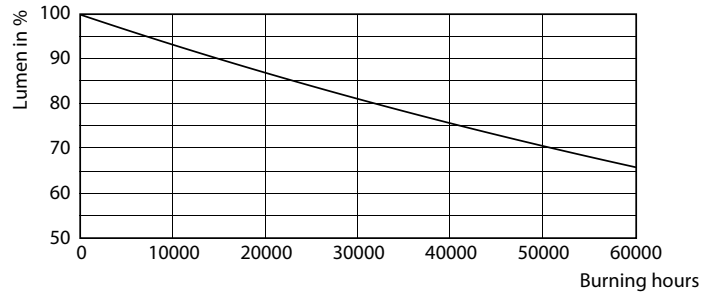

Product data

General Information	
Cap base	E40 [E40]
EU RoHS compliant	Yes
Nominal lifetime (nom.)	50000 h
Switching cycle	50,000X
Technical type	68-150W
	Sphere
Light Technical	
Colour Code	740 [CCT of 4,000 K]
Luminous flux (nom.)	12000 lm
Colour designation	Cool White (CW)
Correlated Colour Temperature (Nom)	4000 K
Luminous efficacy (rated) (nom.)	176.00 lm/W
Colour consistency	<6
Colour rendering index (nom.)	70
LLMF at end of nominal lifetime (nom.)	70 %

Product	D	C
TrueForce LED Road 120-68W E40 740	71 mm	262 mm

Photometric data

LEDTrueForce SON-T 12klm E40 740

LEDTrueForce SON-T E40 68W

LEDTrueForce SON-T 12klm E40 740

TrueForce LED Public (Road – SON)

Lifetime