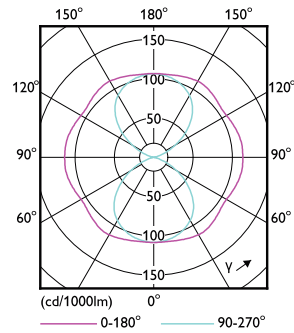

Product data

General Information	
Cap base	E40 [E40]
EU RoHS compliant	Yes
Nominal lifetime (nom.)	50000 h
Switching cycle	50,000X
Technical type	68-150W
	Sphere
Light Technical	
Colour Code	740 [CCT of 4,000 K]
Luminous flux (nom.)	12000 lm
Colour designation	Cool White (CW)
Correlated Colour Temperature (Nom)	4000 K
Luminous efficacy (rated) (nom.)	176.00 lm/W
Colour consistency	<6
Colour rendering index (nom.)	70
LLMF at end of nominal lifetime (nom.)	70 %

EAN/UPC – product	8718699639105
Order code	63910500
SAP numerator – quantity per pack	1
Numerator – packs per outer box	6
SAP material	929002007702
SAP net weight (piece)	0.432 kg

Dimensional drawing

TForce LED SON-T ND 12klm E40 740 CL

Product	D	C
TrueForce LED Road 120-68W E40 740	71 mm	262 mm

Photometric data

LEDTrueForce SON-T 12klm E40 740

LEDTrueForce SON-T E40 68W

LEDTrueForce SON-T 12klm E40 740

TrueForce LED Public (Road – SON)

Lifetime