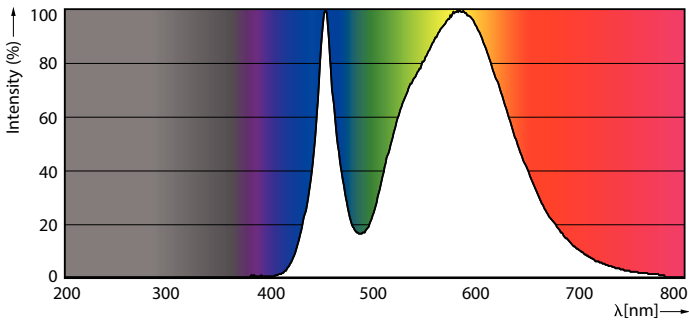

TrueForce LED Public (Road – SON)

Approval and Application

Energy Efficiency Class	C
Energy consumption kWh/1,000 hours	68 kWh
	465206

Product Data

Full product code	871869963910500
Order product name	TrueForce LED Road 120-68W E40 740

EAN/UPC – product	8718699639105
Order code	63910500
SAP numerator – quantity per pack	1
Numerator – packs per outer box	6
SAP material	929002007702
SAP net weight (piece)	0.432 kg

Dimensional drawing

Product	D	C
TrueForce LED Road 120-68W E40 740	71 mm	262 mm

Photometric data

LEDTrueForce SON-T 12klm E40 740