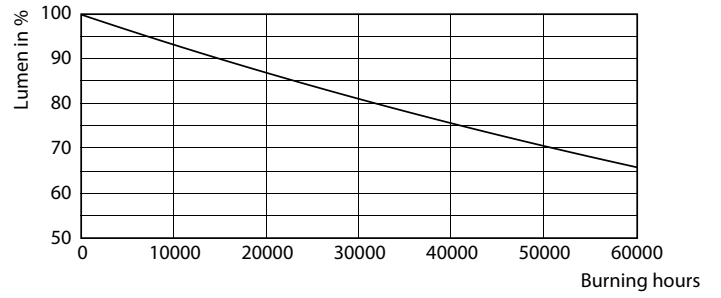

Product data

General Information	
Cap base	E40 [E40]
EU RoHS compliant	Yes
Nominal lifetime (nom.)	50000 h
Switching cycle	50,000X
Technical type	68-150W
Light Technical	
Colour Code	730 [CCT of 3,000 K]
Luminous flux (nom.)	11200 lm
Colour designation	White (WH)
Correlated Colour Temperature (Nom)	3000 K
Luminous efficacy (rated) (nom.)	164.00 lm/W
Colour consistency	<6
Colour rendering index (nom.)	70
LLMF at end of nominal lifetime (nom.)	70 %
Operating and Electrical	
Input frequency	50 Hz

Photometric data

LEDTrueForce SON-T 115klm E40 730

LEDTrueForce SON-T E40 68W

Page 11

LEDTrueForce SON-T 115klm E40 730

TrueForce LED Public (Road – SON)

Lifetime

LEDTrueForce SON-T E40