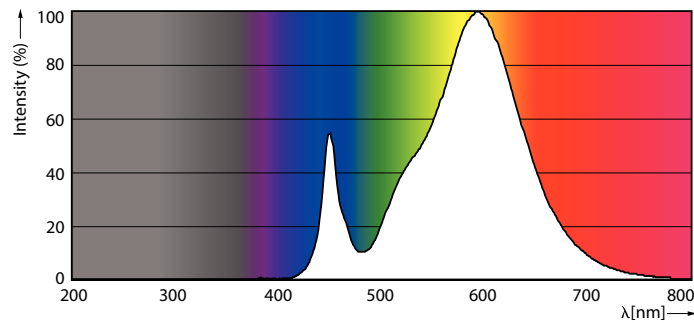

TrueForce LED Public (Road – SON)

Energy consumption kWh/1,000 hours	75 kWh
Product Data	
Full product code	871869963908200
Order product name	TrueForce LED Road 112-68W E40 730
EAN/UPC – product	8718699639082
Order code	63908200

SAP numerator – quantity per pack	1
Numerator – packs per outer box	6
SAP material	929002007602
SAP net weight (piece)	0.432 kg

Dimensional drawing

Product	D	C
TrueForce LED Road 112-68W E40 730	71 mm	262 mm

Photometric data

LEDTrueForce SON-T 115klm E40 730