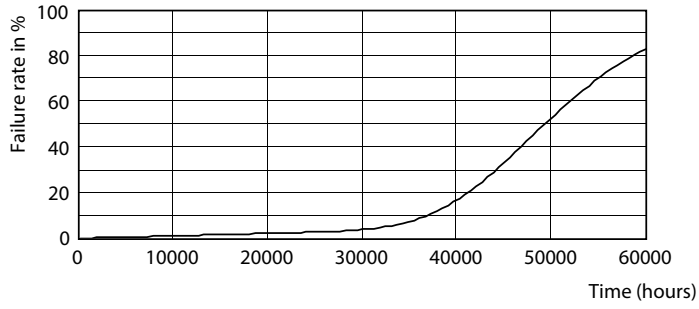

Product data

General Information	
Cap base	E40 [E40]
EU RoHS compliant	Yes
Nominal lifetime (nom.)	50000 h
Switching cycle	50,000X
Technical type	68-150W
Light Technical	
Colour Code	730 [CCT of 3,000 K]
Luminous flux (nom.)	11200 lm
Colour designation	White (WH)
Correlated Colour Temperature (Nom)	3000 K
Luminous efficacy (rated) (nom.)	164.00 lm/W
Colour consistency	<6
Colour rendering index (nom.)	70
LLMF at end of nominal lifetime (nom.)	70 %
Operating and Electrical	
Input frequency	50 Hz

Photometric data

LEDTrueForce SON-T 115klm E40 730

LEDTrueForce SON-T E40 68W

Page 11

LEDTrueForce SON-T 115klm E40 730

TrueForce LED Public (Road – SON)

Lifetime

LEDTrueForce SON-T E40