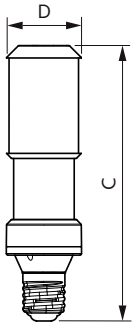

Product data

General Information	
Cap base	E40 [E40]
EU RoHS compliant	Yes
Nominal lifetime (nom.)	50000 h
Switching cycle	50,000X
Technical type	68-150W
Light Technical	
Colour Code	730 [CCT of 3,000 K]
Luminous flux (nom.)	11200 lm
Colour designation	White (WH)
Correlated Colour Temperature (Nom)	3000 K
Luminous efficacy (rated) (nom.)	164.00 lm/W
Colour consistency	<6
Colour rendering index (nom.)	70
LLMF at end of nominal lifetime (nom.)	70 %
Operating and Electrical	
Input frequency	50 Hz

SAP numerator – quantity per pack	1
Numerator – packs per outer box	6
SAP material	929002007602
SAP net weight (piece)	0.432 kg

Dimensional drawing

TForce LED SON-T ND 11.5klm E40 730 CL

Product	D	C
TrueForce LED Road 112-68W E40 730	71 mm	262 mm