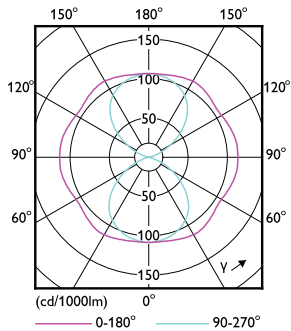

LEDTrueForce SON-T E40 68W

Page 11

LEDTrueForce SON-T 115klm E40 730