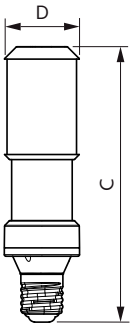

TrueForce LED Public (Road – SON)

Bulb shape	Others
Approval and Application	
Energy Efficiency Class	D
Energy consumption kWh/1,000 hours	55 kWh
	403608
Product Data	
Full product code	871869963906800

Order product name	TrueForce LED Road 90-55W E40 740
EAN/UPC – product	8718699639068
Order code	63906800
SAP numerator – quantity per pack	1
Numerator – packs per outer box	6
SAP material	929002007502
SAP net weight (piece)	0.432 kg

Dimensional drawing

TForce LED SON-T ND 9klm E40 740 CL

Product	D	C
TrueForce LED Road 90-55W E40 740	71 mm	262 mm