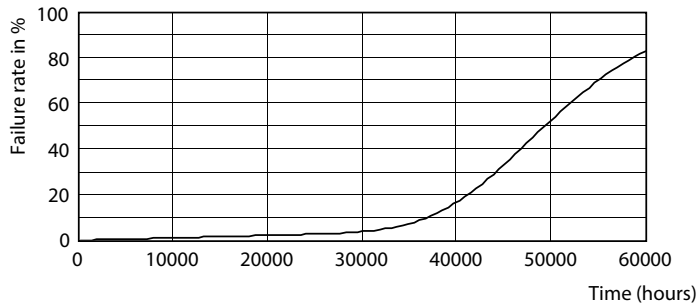

Lifetime

LEDTrueForce SON-T E40