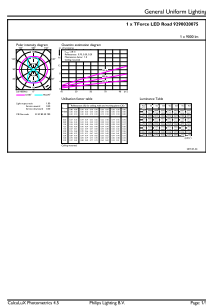

Photometric data

LEDTrueForce SON-T 9klm E40 740