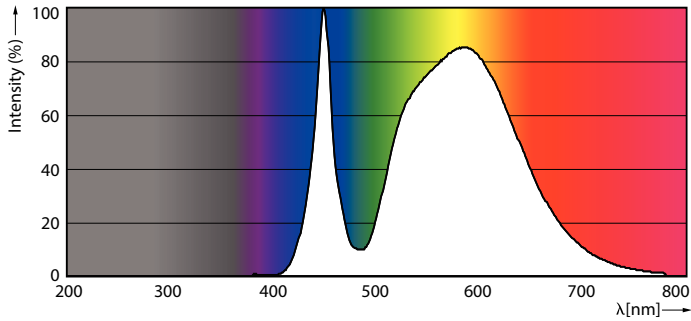

TrueForce LED Public (Road – SON)

Photometric data

LEDTrueForce SON-T 9klm E40 740