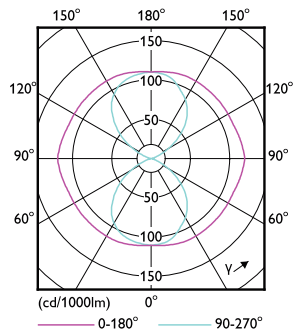

LEDTrueForce SON-T E40 55W