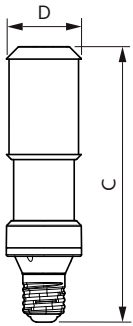

Product data

General Information		Operating and Electrical	
Cap base	E40 [E40]	Input frequency	50 Hz
EU RoHS compliant	Yes	Power (Rated) (Nom)	55 W
Nominal lifetime (nom.)	50000 h	Lamp current (nom.)	1000 mA
Switching cycle	50,000X	Wattage equivalent	100 W
Technical type	55-100W	Starting time (nom.)	0.5 s
	Sphere	Warm-up time to 60% light (nom.)	0.5 s
		Power factor (nom.)	0.9
		Voltage (Nom)	88-98 V
Light Technical		Temperature	
Colour Code	730 [CCT of 3,000 K]	T-Case maximum (nom.)	97 °C
Luminous flux (nom.)	8400 lm		
Colour designation	White (WH)	Controls and Dimming	
Correlated Colour Temperature (Nom)	3000 K	Dimmable	No
Luminous efficacy (rated) (nom.)	152.00 lm/W	Mechanical and Housing	
Colour consistency	<6	Lamp Finish	Clear
Colour rendering index (nom.)	70		
LLMF at end of nominal lifetime (nom.)	70 %		

TrueForce LED Public (Road – SON)

Bulb shape	Others
Approval and Application	
Energy Efficiency Class	D
Energy consumption kWh/1,000 hours	55 kWh
	403607
Product Data	
Full product code	871869963904400

Dimensional drawing

TForce LED SON-T ND 8.5klm E40 730 CL

Product	D	C
TrueForce LED Road 84-55W E40 730	71 mm	262 mm

Photometric data

LEDTrueForce SON-T 85klm E40 730

LEDTrueForce SON-T E40 55W

TrueForce LED Public (Road – SON)