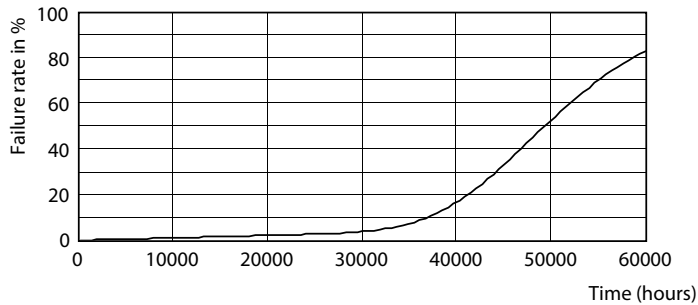

TrueForce LED Public (Road – SON)

Photometric data

Product Parameters 43 Page 10

LEDTrueForce SON-T 85klm E40 730

Lifetime

LEDTrueForce SON-T E40