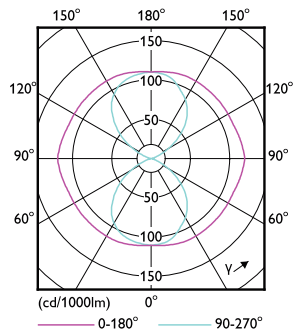

Product data

General Information		Operating and Electrical	
Cap base	E40 [E40]	Input frequency	50 Hz
EU RoHS compliant	Yes	Power (Rated) (Nom)	55 W
Nominal lifetime (nom.)	50000 h	Lamp current (nom.)	1000 mA
Switching cycle	50,000X	Wattage equivalent	100 W
Technical type	55-100W	Starting time (nom.)	0.5 s
	Sphere	Warm-up time to 60% light (nom.)	0.5 s
		Power factor (nom.)	0.9
		Voltage (Nom)	88-98 V
Light Technical		Temperature	
Colour Code	730 [CCT of 3,000 K]	T-Case maximum (nom.)	97 °C
Luminous flux (nom.)	8400 lm		
Colour designation	White (WH)	Controls and Dimming	
Correlated Colour Temperature (Nom)	3000 K	Dimmable	No
Luminous efficacy (rated) (nom.)	152.00 lm/W	Mechanical and Housing	
Colour consistency	<6	Lamp Finish	Clear
Colour rendering index (nom.)	70		
LLMF at end of nominal lifetime (nom.)	70 %		

Dimensional drawing

TForce LED SON-T ND 8.5klm E40 730 CL

Product	D	C
TrueForce LED Road 84-55W E40 730	71 mm	262 mm

Photometric data

LEDTrueForce SON-T 85klm E40 730

LEDTrueForce SON-T E40 55W

TrueForce LED Public (Road – SON)