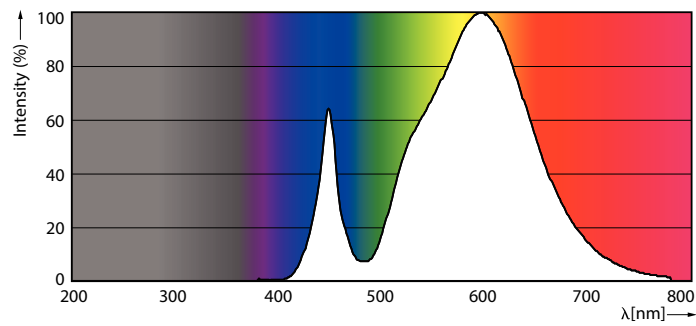

TrueForce LED Public (Road – SON)

Bulb shape	Others
Approval and Application	
Energy Efficiency Class	D
Energy consumption kWh/1,000 hours	55 kWh
	403607
Product Data	
Full product code	871869963904400

Order product name	TrueForce LED Road 84-55W E40 730
EAN/UPC – product	8718699639044
Order code	63904400
SAP numerator – quantity per pack	1
Numerator – packs per outer box	6
SAP material	929002007402
SAP net weight (piece)	0.432 kg

Dimensional drawing

Product	D	C
TrueForce LED Road 84-55W E40 730	71 mm	262 mm

Photometric data

LEDTrueForce SON-T 85klm E40 730