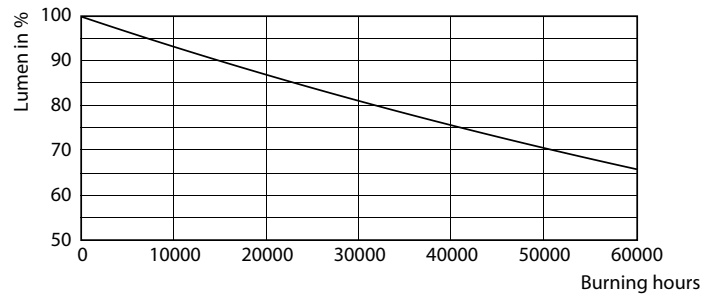

Product data

General Information		Operating and Electrical	
Cap base	E40 [E40]	Input frequency	50 Hz
EU RoHS compliant	Yes	Power (Rated) (Nom)	55 W
Nominal lifetime (nom.)	50000 h	Lamp current (nom.)	1000 mA
Switching cycle	50,000X	Wattage equivalent	100 W
Technical type	55-100W	Starting time (nom.)	0.5 s
	Sphere	Warm-up time to 60% light (nom.)	0.5 s
		Power factor (nom.)	0.9
		Voltage (Nom)	88-98 V
Light Technical		Temperature	
Colour Code	730 [CCT of 3,000 K]	T-Case maximum (nom.)	97 °C
Luminous flux (nom.)	8400 lm		
Colour designation	White (WH)	Controls and Dimming	
Correlated Colour Temperature (Nom)	3000 K	Dimmable	No
Luminous efficacy (rated) (nom.)	152.00 lm/W	Mechanical and Housing	
Colour consistency	<6	Lamp Finish	Clear
Colour rendering index (nom.)	70		
LLMF at end of nominal lifetime (nom.)	70 %		

Photometric data

Product Parameters 43 Page 10

LEDTrueForce SON-T 85klm E40 730

Lifetime

LEDTrueForce SON-T E40

LEDTrueForce SON-T E40