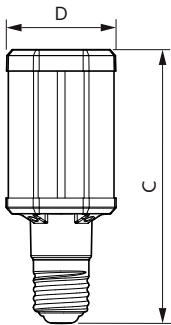

## Dimensional drawing

TrueForce LED HPL ND 60-42W E40 840 CL IP65

Product	D	C
TrueForce LED HPL ND 60-42W E40 840	84 mm	191 mm