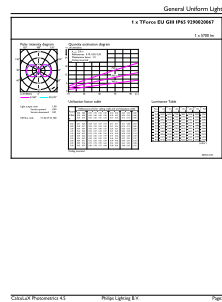

	403605
Product Data	
Full product code	871869963826900
Order product name	TrueForce LED HPL ND 57-42W E40 830
EAN/UPC – product	8718699638269
Order code	63826900
SAP numerator – quantity per pack	1
Numerator – packs per outer box	6
SAP material	929002006702
SAP net weight (piece)	0.500 kg

Dimensional drawing

Tforce LED HPL ND 6klm E40 830 CL IP65

Product	D	C
TrueForce LED HPL ND 57-42W E40 830	84 mm	191 mm

Photometric data

LEDTrueForce E27 42W

LEDTrueForce E40 42W 3000K

TrueForce LED Public (Urban/Road – HPL/SON)