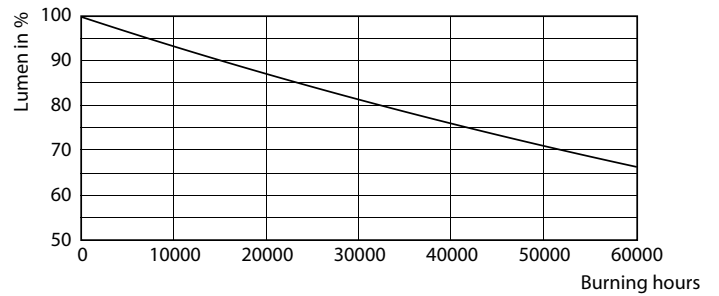

Product data

General Information		Operating and Electrical	
Cap base	E40 [E40]	Colour consistency	<6
EU RoHS compliant	Yes	Colour rendering index (nom.)	80
Nominal lifetime (nom.)	50000 h	LLMF at end of nominal lifetime (nom.)	70 %
Switching cycle	50,000X	Input frequency	50 to 60 Hz
Technical type	42-200W	Power (Rated) (Nom)	42 W
	Sphere	Lamp current (nom.)	186 mA
		Wattage equivalent	200 W
		Starting time (nom.)	0.45 s
		Warm-up time to 60% light (nom.)	0.45 s
		Power factor (nom.)	0.95
		Voltage (Nom)	220-240 V
Light Technical			
Colour Code	830 [CCT of 3,000 K]		
Beam Angle (Nom)	360 °		
Luminous flux (nom.)	5700 lm		
Colour designation	White (WH)		
Correlated Colour Temperature (Nom)	3000 K		
Luminous efficacy (rated) (nom.)	135.00 lm/W		

TrueForce LED Public (Urban/Road – HPL/SON)

Temperature	
T-Case maximum (nom.)	90 °C
Controls and Dimming	
Dimmable	No
Mechanical and Housing	
Lamp Finish	Clear
Bulb shape	Others
Approval and Application	
Energy Efficiency Class	D
Energy consumption kWh/1,000 hours	42 kWh

Photometric data

LEDTrueForce E27 42W 3000K

Lifetime

LEDTrueForce Others 360

LEDTrueForce Others 360