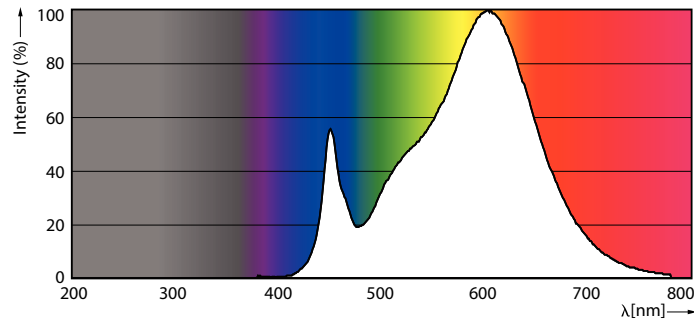

Photometric data

LEDTrueForce E27 42W