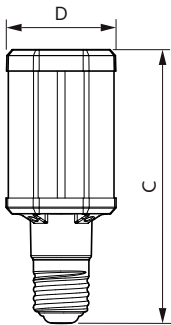

Product data

General Information		Operating and Electrical	
Cap base	E40 [E40]	Colour consistency	<6
EU RoHS compliant	Yes	Colour rendering index (nom.)	80
Nominal lifetime (nom.)	50000 h	LLMF at end of nominal lifetime (nom.)	70 %
Switching cycle	50,000X	Input frequency	50 to 60 Hz
Technical type	42-200W	Power (Rated) (Nom)	42 W
	Sphere	Lamp current (nom.)	186 mA
		Wattage equivalent	200 W
		Starting time (nom.)	0.45 s
		Warm-up time to 60% light (nom.)	0.45 s
		Power factor (nom.)	0.95
		Voltage (Nom)	220-240 V
Light Technical			
Colour Code	830 [CCT of 3,000 K]		
Beam Angle (Nom)	360 °		
Luminous flux (nom.)	5700 lm		
Colour designation	White (WH)		
Correlated Colour Temperature (Nom)	3000 K		
Luminous efficacy (rated) (nom.)	135.00 lm/W		

	403605
Product Data	
Full product code	871869963826900
Order product name	TrueForce LED HPL ND 57-42W E40 830
EAN/UPC – product	8718699638269
Order code	63826900
SAP numerator – quantity per pack	1
Numerator – packs per outer box	6
SAP material	929002006702
SAP net weight (piece)	0.500 kg

Dimensional drawing

Tforce LED HPL ND 6klm E40 830 CL IP65

Product	D	C
TrueForce LED HPL ND 57-42W E40 830	84 mm	191 mm

Photometric data

LEDTrueForce E27 42W

LEDTrueForce E40 42W 3000K

TrueForce LED Public (Urban/Road – HPL/SON)