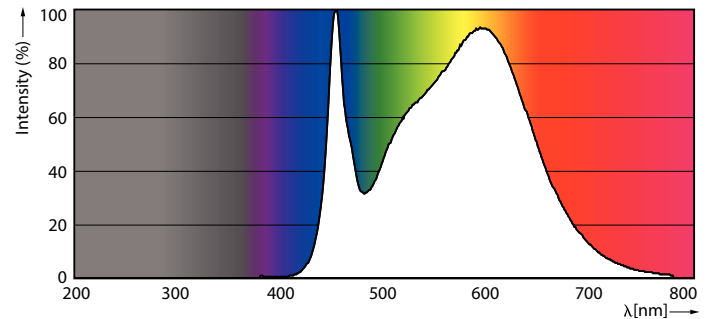

LEDTrueForce E27

LEDTrueForce E27