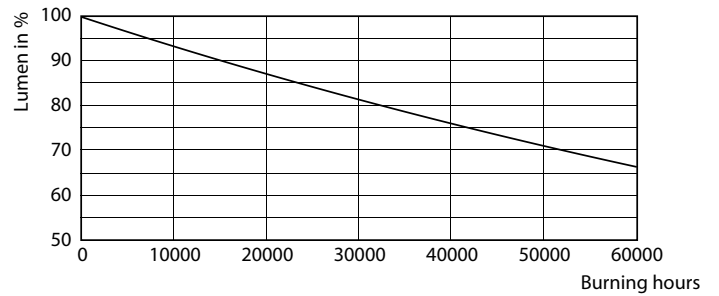

LEDTrueForce Others 360