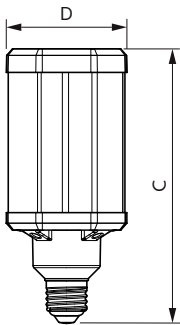

TrueForce LED Public (Urban/Road – HPL/SON)

Temperature	
T-Case maximum (nom.)	90 °C
Controls and Dimming	
Dimmable	No
Mechanical and Housing	
Lamp Finish	Clear
Bulb shape	Others
Approval and Application	
Energy Efficiency Class	D
Energy consumption kWh/1,000 hours	42 kWh

	403604
Product Data	
Full product code	871869963824500
Order product name	TrueForce LED HPL ND 60-42W E27 840
EAN/UPC – product	8718699638245
Order code	63824500
SAP numerator – quantity per pack	1
Numerator – packs per outer box	6
SAP material	929002006602
SAP net weight (piece)	0.365 kg

Dimensional drawing

TrueForce LED HPL ND 60-42W E27 840 CL IP65

Product	D	C
TrueForce LED HPL ND 60-42W E27 840	84 mm	178 mm