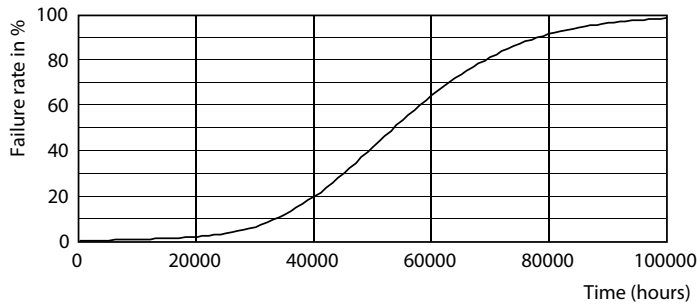

Lifetime

LEDTrueForce Others 360