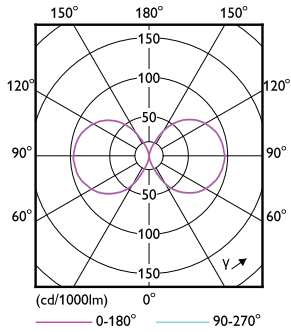

TrueForce LED Public (Urban/Road – HPL/SON)

Photometric data

LEDTrueForce E27 42W 3000K