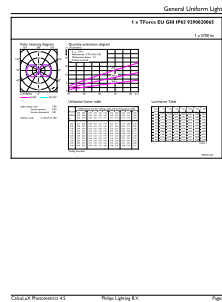

LEDTrueForce E27 42W 3000K