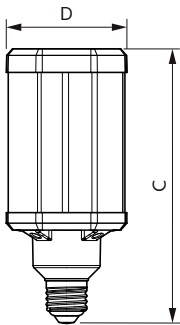

Product data

| General Information | | Operating and Electrical | |
|-------------------------------------|-----------------------|--|-------------|
| Cap base | E27 [E27] | Colour consistency | <6 |
| EU RoHS compliant | Yes | Colour rendering index (nom.) | 80 |
| Nominal lifetime (nom.) | 50000 h | LLMF at end of nominal lifetime (nom.) | 70 % |
| Switching cycle | 50,000X | Input frequency | 50 to 60 Hz |
| Technical type | 42-125W | Power (Rated) (Nom) | 42 W |
| | Sphere | Lamp current (nom.) | 186 mA |
| | | Wattage equivalent | 125 W |
| | | Starting time (nom.) | 0.45 s |
| Light Technical | | Warm-up time to 60% light (nom.) | 0.45 s |
| Colour Code | 830 [CCT of 3,000 K] | Power factor (nom.) | 0.95 |
| Beam Angle (Nom) | 360 ° | Voltage (Nom) | 220-240 V |
| Luminous flux (nom.) | 5700 lm | | |
| Colour designation | White (WH) | | |
| Correlated Colour Temperature (Nom) | 3000 K | | |
| Luminous efficacy (rated) (nom.) | 135.00 lm/W | | |

| | |
|-----------------------------------|-------------------------------------|
| | 403603 |
| Product Data | |
| Full product code | 871869963822100 |
| Order product name | TrueForce LED HPL ND 57-42W E27 830 |
| EAN/UPC – product | 8718699638221 |
| Order code | 63822100 |
| SAP numerator – quantity per pack | 1 |
| Numerator – packs per outer box | 6 |
| SAP material | 929002006502 |
| SAP net weight (piece) | 0.365 kg |

Dimensional drawing

Tforce LED HPL ND 6klm E27 830 CL IP65

| Product | D | C |
|-------------------------------------|-------|--------|
| TrueForce LED HPL ND 57-42W E27 830 | 84 mm | 178 mm |

Photometric data