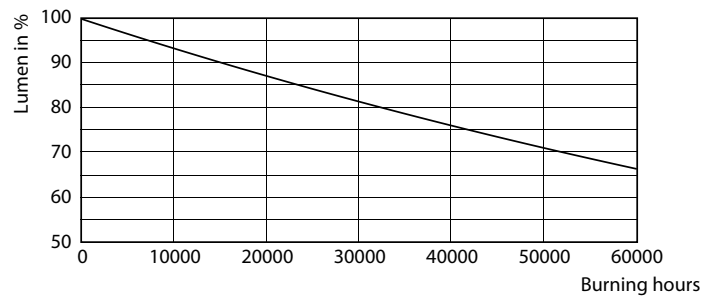

Product data

| General Information | | Operating and Electrical | |
|-------------------------------------|-----------------------|--|-------------|
| Cap base | E27 [E27] | Colour consistency | <6 |
| EU RoHS compliant | Yes | Colour rendering index (nom.) | 80 |
| Nominal lifetime (nom.) | 50000 h | LLMF at end of nominal lifetime (nom.) | 70 % |
| Switching cycle | 50,000X | Input frequency | 50 to 60 Hz |
| Technical type | 42-125W | Power (Rated) (Nom) | 42 W |
| | Sphere | Lamp current (nom.) | 186 mA |
| | | Wattage equivalent | 125 W |
| | | Starting time (nom.) | 0.45 s |
| Light Technical | | Warm-up time to 60% light (nom.) | 0.45 s |
| Colour Code | 830 [CCT of 3,000 K] | Power factor (nom.) | 0.95 |
| Beam Angle (Nom) | 360 ° | Voltage (Nom) | 220-240 V |
| Luminous flux (nom.) | 5700 lm | | |
| Colour designation | White (WH) | | |
| Correlated Colour Temperature (Nom) | 3000 K | | |
| Luminous efficacy (rated) (nom.) | 135.00 lm/W | | |

LEDTrueForce E27 42W

LEDTrueForce E27 42W 3000K

TrueForce LED Public (Urban/Road – HPL/SON)

Photometric data

LEDTrueForce E27 42W 3000K

Lifetime

LEDTrueForce Others 360

LEDTrueForce Others 360