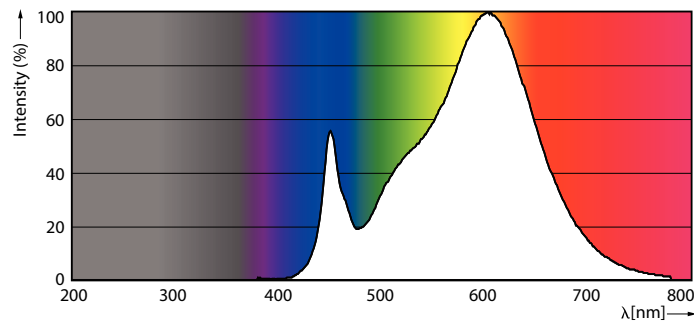

Photometric data

LEDTrueForce E27 42W