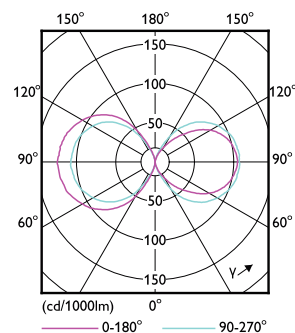

LEDTrueForce E27 360