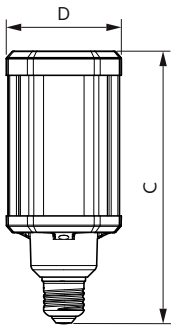

## Product Data

|                                   |                                     |
|-----------------------------------|-------------------------------------|
| Full product code                 | 871869963820700                     |
| Order product name                | TrueForce LED HPL ND 40-28W E27 840 |
| EAN/UPC – product                 | 8718699638207                       |
| Order code                        | 63820700                            |
| SAP numerator – quantity per pack | 1                                   |
| Numerator – packs per outer box   | 6                                   |
| SAP material                      | 929002006402                        |
| SAP net weight (piece)            | 0.365 kg                            |

## Dimensional drawing

TrueForce LED HPL ND 40-28W E27 840

| Product                             | D     | C      |
|-------------------------------------|-------|--------|
| TrueForce LED HPL ND 40-28W E27 840 | 75 mm | 178 mm |