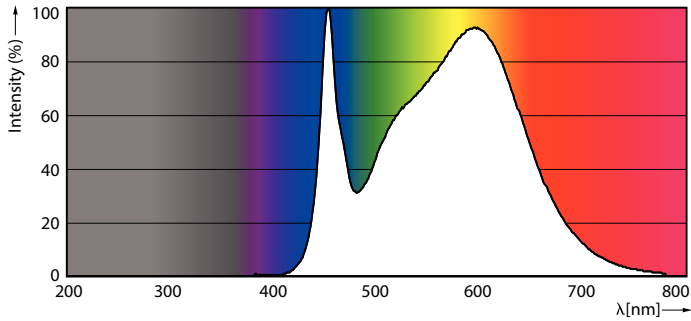

TrueForce LED Public (Urban/Road – HPL/SON)

Photometric data

LEDTrueForce E27 28W 4000K