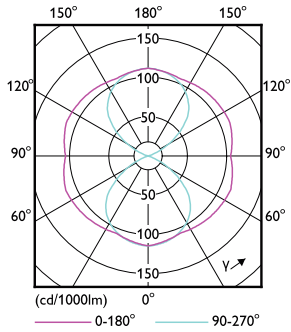

Product data

General Information		Operating and Electrical	
Cap base	E27 [E27]	Input frequency	50 Hz
EU RoHS compliant	Yes	Power (Rated) (Nom)	25 W
Nominal lifetime (nom.)	50000 h	Lamp current (nom.)	800 mA
Switching cycle	50,000X	Wattage equivalent	50 W
Technical type	25-50W	Starting time (nom.)	0.5 s
	Sphere	Warm-up time to 60% light (nom.)	0.5 s
		Power factor (nom.)	0.9
		Voltage (Nom)	50-60 V
Light Technical		Temperature	
Colour Code	740 [CCT of 4,000 K]	T-Case maximum (nom.)	95 °C
Luminous flux (nom.)	4200 lm		
Colour designation	Cool White (CW)	Controls and Dimming	
Correlated Colour Temperature (Nom)	4000 K	Dimmable	No
Luminous efficacy (rated) (nom.)	168.00 lm/W	Mechanical and Housing	
Colour consistency	<6	Lamp Finish	Clear
Colour rendering index (nom.)	70		
LLMF at end of nominal lifetime (nom.)	70 %		

Dimensional drawing

SON-T 50W 4000K

Product	D	C
TrueForce LED Road 42-25W E27 740	61 mm	200 mm

Photometric data

Trueforce LED E27 740

Trueforce LED E27 740

TrueForce LED Public (Road – SON)

Photometric data