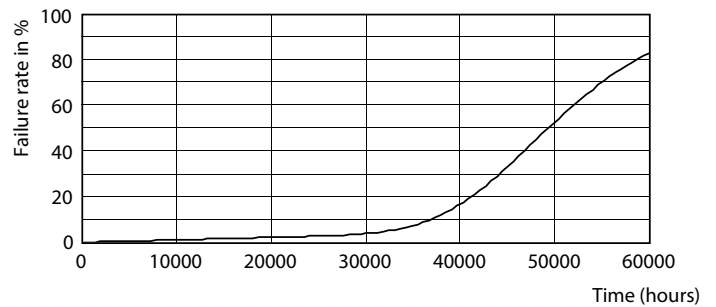

Trueforce LED E27