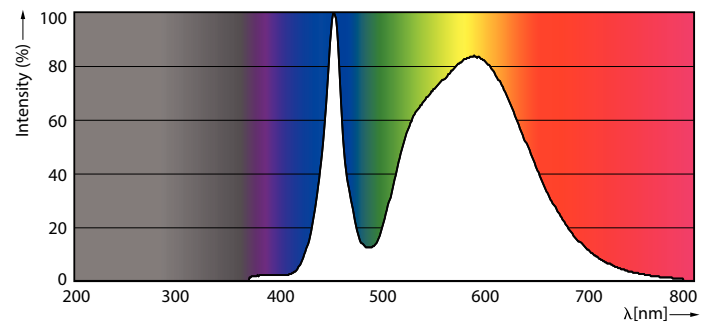

Product data

General Information		Operating and Electrical	
Cap base	E27 [E27]	Input frequency	50 Hz
EU RoHS compliant	Yes	Power (Rated) (Nom)	25 W
Nominal lifetime (nom.)	50000 h	Lamp current (nom.)	800 mA
Switching cycle	50,000X	Wattage equivalent	50 W
Technical type	25-50W	Starting time (nom.)	0.5 s
	Sphere	Warm-up time to 60% light (nom.)	0.5 s
		Power factor (nom.)	0.9
		Voltage (Nom)	50-60 V
Light Technical		Temperature	
Colour Code	740 [CCT of 4,000 K]	T-Case maximum (nom.)	95 °C
Luminous flux (nom.)	4200 lm		
Colour designation	Cool White (CW)	Controls and Dimming	
Correlated Colour Temperature (Nom)	4000 K	Dimmable	No
Luminous efficacy (rated) (nom.)	168.00 lm/W	Mechanical and Housing	
Colour consistency	<6	Lamp Finish	Clear
Colour rendering index (nom.)	70		
LLMF at end of nominal lifetime (nom.)	70 %		

Dimensional drawing

SON-T 50W 4000K

Product	D	C
TrueForce LED Road 42-25W E27 740	61 mm	200 mm

Photometric data

Trueforce LED E27 740

Trueforce LED E27 740

TrueForce LED Public (Road – SON)

Photometric data