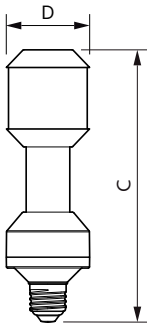

Product data

General Information		Operating and Electrical	
Cap base	E27 [E27]	Input frequency	50 Hz
EU RoHS compliant	Yes	Power (Rated) (Nom)	25 W
Nominal lifetime (nom.)	50000 h	Lamp current (nom.)	800 mA
Switching cycle	50,000X	Wattage equivalent	50 W
Technical type	25-50W	Starting time (nom.)	0.5 s
	Sphere	Warm-up time to 60% light (nom.)	0.5 s
		Power factor (nom.)	0.9
		Voltage (Nom)	50-60 V
Light Technical		Temperature	
Colour Code	740 [CCT of 4,000 K]	T-Case maximum (nom.)	95 °C
Luminous flux (nom.)	4200 lm		
Colour designation	Cool White (CW)	Controls and Dimming	
Correlated Colour Temperature (Nom)	4000 K	Dimmable	No
Luminous efficacy (rated) (nom.)	168.00 lm/W	Mechanical and Housing	
Colour consistency	<6	Lamp Finish	Clear
Colour rendering index (nom.)	70		
LLMF at end of nominal lifetime (nom.)	70 %		

TrueForce LED Public (Road – SON)

Bulb shape	Others
Approval and Application	
Energy Efficiency Class	D
Energy consumption kWh/1,000 hours	25 kWh
	403602
Product Data	
Full product code	871869963253300

Order product name	TrueForce LED Road 42-25W E27 740
EAN/UPC – product	8718699632533
Order code	63253300
SAP numerator – quantity per pack	1
Numerator – packs per outer box	6
SAP material	929001999502
SAP net weight (piece)	0.232 kg

Dimensional drawing

SON-T 50W 4000K

Product	D	C
TrueForce LED Road 42-25W E27 740	61 mm	200 mm

Photometric data

Trueforce LED E27 740

Trueforce LED E27 740

TrueForce LED Public (Road – SON)

Photometric data