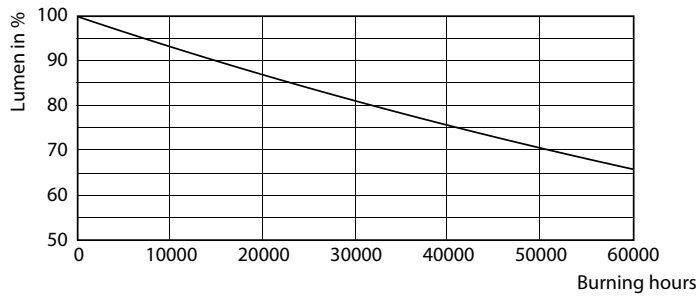

Lifetime

Trueforce LED E27