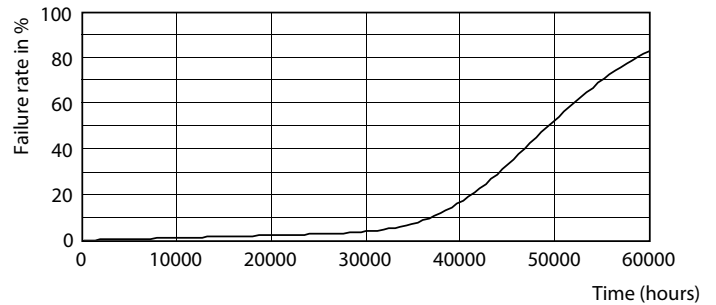

Trueforce LED E27