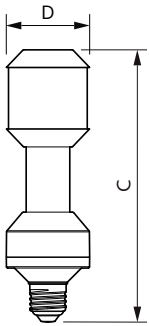

TrueForce LED Public (Road – SON)

Bulb shape	Others
Approval and Application	
Energy Efficiency Class	D
Energy consumption kWh/1,000 hours	25 kWh
	403601
Product Data	
Full product code	871869963251900

Order product name	TrueForce LED Road 40-25W E27 730
EAN/UPC – product	8718699632519
Order code	63251900
SAP numerator – quantity per pack	1
Numerator – packs per outer box	6
SAP material	929001999402
SAP net weight (piece)	0.232 kg

Dimensional drawing

SON-T 50W 3000K