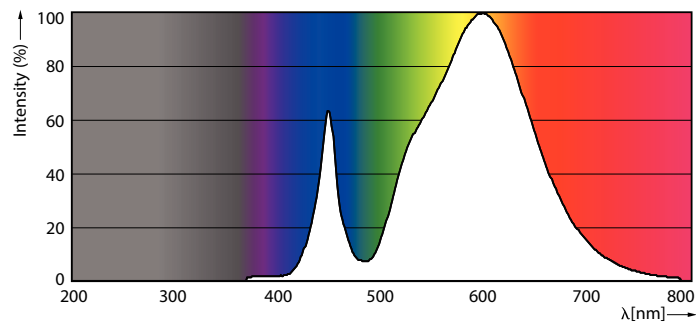

TrueForce LED Public (Road – SON)

Bulb shape	Others
Approval and Application	
Energy Efficiency Class	D
Energy consumption kWh/1,000 hours	25 kWh
	403601
Product Data	
Full product code	871869963251900

Order product name	TrueForce LED Road 40-25W E27 730
EAN/UPC – product	8718699632519
Order code	63251900
SAP numerator – quantity per pack	1
Numerator – packs per outer box	6
SAP material	929001999402
SAP net weight (piece)	0.232 kg

Dimensional drawing

Product	D	C
TrueForce LED Road 40-25W E27 730	61 mm	200 mm

Photometric data

Trueforce LED E27 730