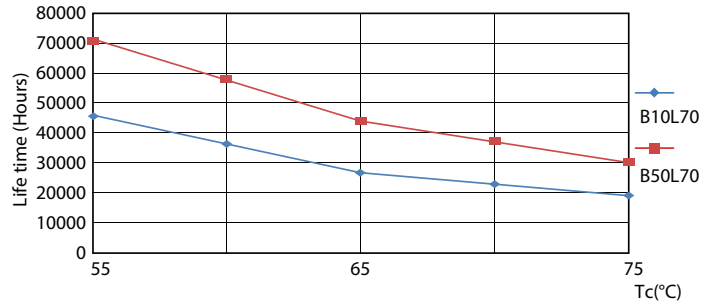

Warnings and Safety

• -

Product data

General Information	
Cap base	G13 ROT (Rotating) [Medium Bi-Pin Fluorescent]
EU RoHS compliant	Yes
Nominal lifetime (nom.)	70000 h
Switching cycle	200,000X Sphere

Light Technical	
Colour Code	830 [CCT of 3,000 K]
Beam Angle (Nom)	160 °
Luminous flux (nom.)	2900 lm
Colour designation	White (WH)
Correlated Colour Temperature (Nom)	3000 K
Luminous efficacy (rated) (nom.)	159.00 lm/W
Colour consistency	<6
Colour rendering index (nom.)	80

LEDtube MAS HO 12.5W G13 830 16D ND

MASTER LEDtube EM/Mains

Photometric data

LEDtube MAS HO 12.5W G13 830 16D ND

Lifetime

LEDtube_70K-LED

LEDtube MAS SLR 18,2W 70K LumenVsTc-LMP-LMP

LEDtube MAS SLR 18,2W 70K FailureRate-LED-LED