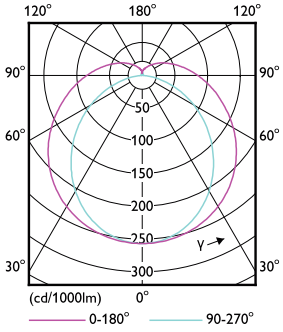

MASTER LEDtube EM/Mains

Photometric data

LEDtube MAS HO 12.5W G13 830 16D ND