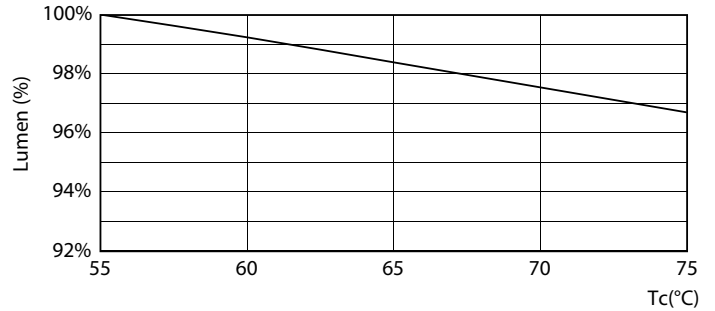

LEDtube MAS SLR 18,2W 70K LumenVsTc-LMP-LMP