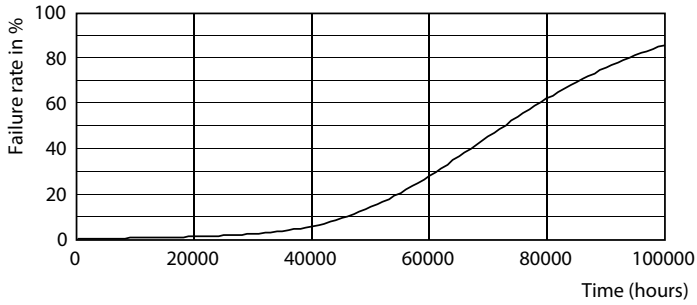

LEDtube MAS HO 12.5W G13 830 16D ND

MASTER LEDtube EM/Mains

Photometric data

LEDtube MAS HO 12.5W G13 830 16D ND

Lifetime

LEDtube_70K-LED

LEDtube MAS SLR 18,2W 70K LumenVsTc-LMP-LMP

LEDtube MAS SLR 18,2W 70K FailureRate-LED-LED