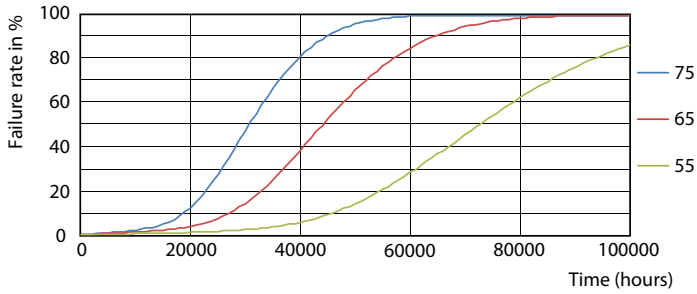

LEDtube MAS HO 12.5W G13 830 16D ND

MASTER LEDtube EM/Mains

Photometric data

LEDtube MAS HO 12.5W G13 830 16D ND

Lifetime

LEDtube_70K-LED

LEDtube MAS SLR 18,2W 70K LumenVsTc-LMP-LMP

LEDtube MAS SLR 18,2W 70K FailureRate-LED-LED