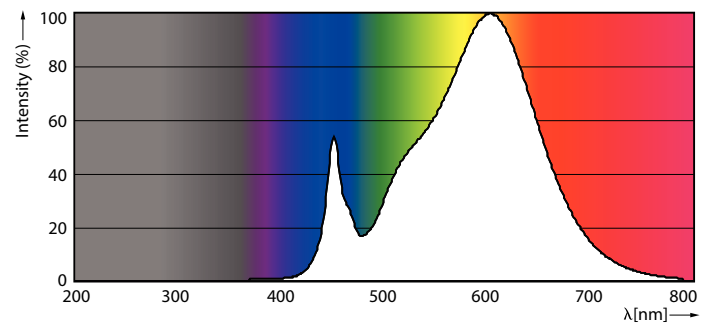

LEDtube MAS HO 18.2W G13 830 16D ND

LEDtube MAS HO 12.5W G13 830 16D ND