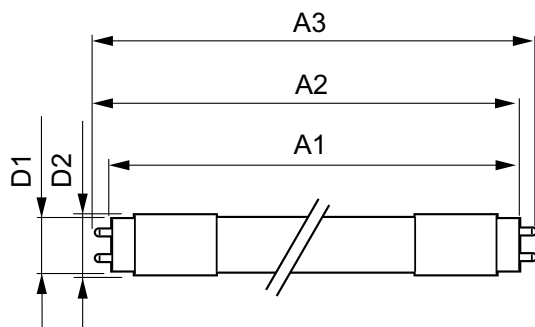

Warnings and Safety

• -

Product data

General Information	
Cap base	G13 ROT (Rotating) [Medium Bi-Pin Fluorescent]
EU RoHS compliant	Yes
Nominal lifetime (nom.)	70000 h
Switching cycle	200,000X Sphere

Light Technical	
Colour Code	830 [CCT of 3,000 K]
Beam Angle (Nom)	160 °
Luminous flux (nom.)	2900 lm
Colour designation	White (WH)
Correlated Colour Temperature (Nom)	3000 K
Luminous efficacy (rated) (nom.)	159.00 lm/W
Colour consistency	<6
Colour rendering index (nom.)	80

Temperature	
T-ambient (max.)	45 °C
T-ambient (min.)	-20 °C
T storage (max.)	65 °C
T storage (min.)	-40 °C

MASTER LEDtube EM/Mains

T-Case maximum (nom.)	55 °C
Controls and Dimming	
Dimmable	No
Mechanical and Housing	
Lamp Finish	Frosted
Bulb material	Plastic
Product length	1500 mm
Bulb shape	Tube, double-ended
Approval and Application	
Energy Efficiency Class	D
Energy-saving product	Yes
Approval marks	RoHS compliance TUV CE marking KEMA Keur certificate

Energy consumption kWh/1,000 hours	19 kWh
	403593
Product Data	
Full product code	871869959241700
Order product name	MASTER LEDtube 1500mm HO 18.2W 830 T8
EAN/UPC – product	8718699592417
Order code	59241700
SAP numerator – quantity per pack	1
Numerator – packs per outer box	10
SAP material	929001922902
SAP net weight (piece)	0.285 kg

Dimensional drawing

MASTER LEDtube 1500mm HO 18.2W 830 T8

Product	D1	D2	A1	A2	A3
MASTER LEDtube 1500mm HO 18.2W 830 T8	25.8 mm	28 mm	1498.8 mm	1505.9 mm	1513 mm

Photometric data

LEDtube MAS HO 18.2W G13 830 16D ND