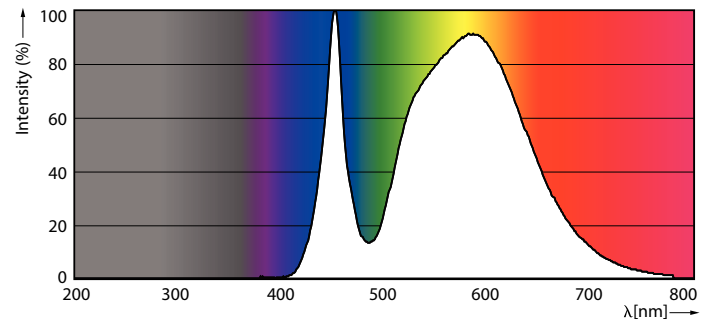

LED TForce 60-35W E27 others Clear 740 ND