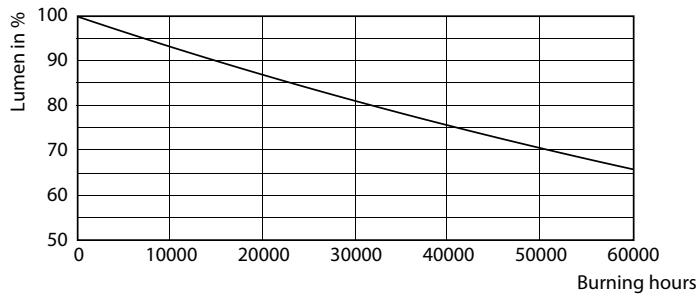

TrueForce LED Public (Road – SON)

Photometric data

LED TForce 60-35W E27 others Clear 740 ND

Lifetime

LED TForce 58-35W E27 others Clear 730 ND

LED TForce 58-35W E27 others Clear 730 ND