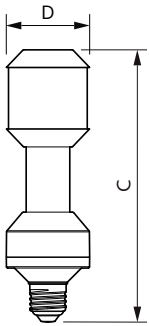

TrueForce LED Public (Road – SON)

Bulb shape	Others
Approval and Application	
Energy Efficiency Class	D
Energy consumption kWh/1,000 hours	35 kWh
	403565
Product Data	
Full product code	871869681117700

Order product name	TrueForce LED Road 60-35W E27 740
EAN/UPC – product	8718696811177
Order code	81117700
SAP numerator – quantity per pack	1
Numerator – packs per outer box	6
SAP material	929001898502
SAP net weight (piece)	0.225 kg

Dimensional drawing

TForce LED EU SON-T 70W 50khrs 4000K

Product	D	C
TrueForce LED Road 60-35W E27 740	61 mm	200 mm