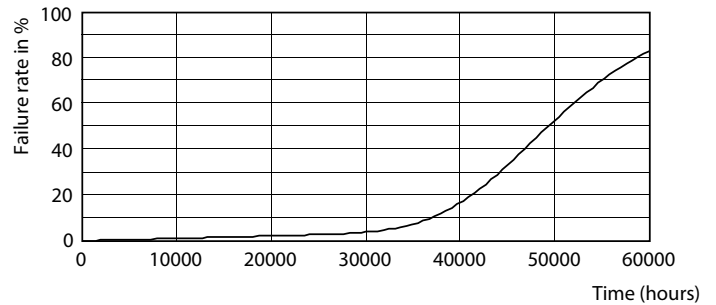

TrueForce LED Public (Road – SON)

Photometric data

LED TForce 60-35W E27 others Clear 740 ND

Lifetime

LED TForce 58-35W E27 others Clear 730 ND

LED TForce 58-35W E27 others Clear 730 ND