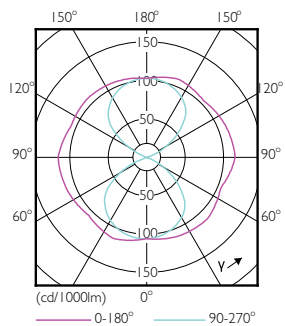

Photometric data

LED TForce 58-35W E27 others Clear 730 ND