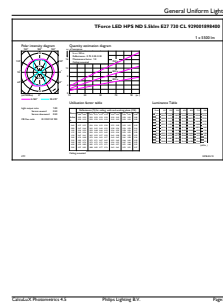

## Dimensional drawing

TForce LED EU SON-T 70W 50khrs 3000K

Product	D	C
TrueForce LED Road 55-35W E27 730	61 mm	200 mm

## Photometric data

LED TForce 58-35W E27 others Clear 730 ND

LED TForce 58-35W E27 others Clear 730 ND