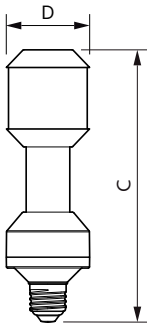

TrueForce LED Public (Road – SON)

Bulb shape	Others
Approval and Application	
Energy Efficiency Class	D
Energy consumption kWh/1,000 hours	35 kWh
	403564
Product Data	
Full product code	871869681115300

Order product name	TrueForce LED Road 55-35W E27 730
EAN/UPC – product	8718696811153
Order code	81115300
SAP numerator – quantity per pack	1
Numerator – packs per outer box	6
SAP material	929001898402
SAP net weight (piece)	0.225 kg

Dimensional drawing

TForce LED EU SON-T 70W 50khrs 3000K

Product	D	C
TrueForce LED Road 55-35W E27 730	61 mm	200 mm