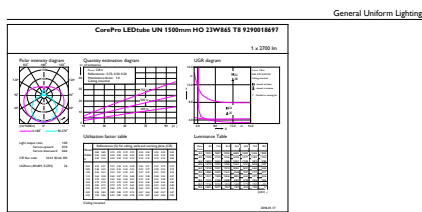

Photometric data

23W G13 865 6500K