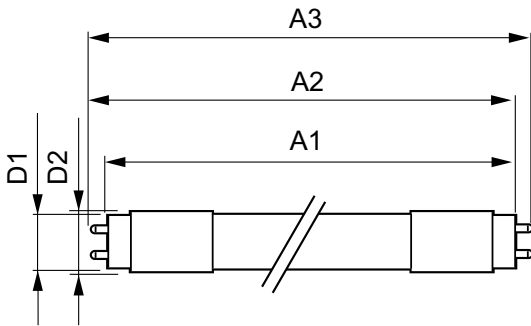

CorePro LED tube Universal T8

Controls and Dimming

Dimmable	No

Mechanical and Housing

Lamp Finish	Frosted
Bulb material	Glass
Product length	1500 mm
Bulb shape	Tube, double-ended

Approval and Application

Energy Efficiency Class	E
Energy-saving product	Yes
Approval marks	RoHS compliance CE marking KEMA Keur certificate

Energy consumption kWh/1,000 hours	23 kWh
	403585

Product Data

Full product code	871869680176500
Order product name	CorePro LEDtube UN 1500mm HO 23W865 T8
EAN/UPC – product	8718696801765
Order code	80176500
SAP numerator – quantity per pack	1
Numerator – packs per outer box	10
SAP material	929001869702
SAP net weight (piece)	0.270 kg

Dimensional drawing

TLED 1500mm UNV24W-54W 3100lm 6500K