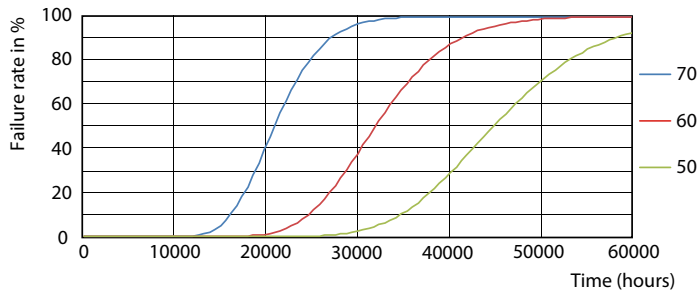

CorePro LED tube Universal T8

Photometric data

Lifetime

18W G13