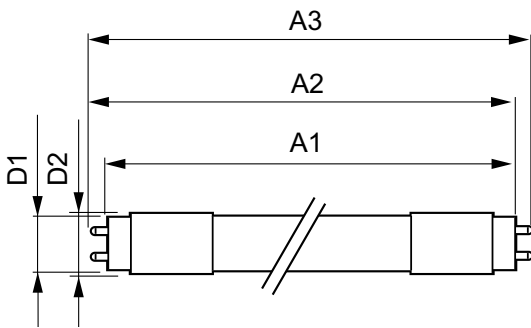

Product data

General Information		Operating and Electrical	
Cap base	G13 [Medium Bi-Pin Fluorescent]	Input frequency	50 to 60 Hz
EU RoHS compliant	Yes	Power (Rated) (Nom)	18 W
Nominal lifetime (nom.)	30000 h	Starting time (nom.)	0.5 s
Switching cycle	50,000X	Warm-up time to 60% light (nom.)	0.5 s
Light Technical		Power factor (nom.)	0.97
Colour Code	840 [CCT of 4,000 K]	Voltage (Nom)	220-240 V
Beam Angle (Nom)	240 °	Temperature	
Luminous flux (nom.)	2000 lm	T-ambient (max.)	45 °C
Colour designation	Cool White (CW)	T-ambient (min.)	-20 °C
Correlated Colour Temperature (Nom)	4000 K	T storage (max.)	65 °C
Luminous efficacy (rated) (nom.)	111.00 lm/W	T storage (min.)	-40 °C
Colour consistency	<6	T-Case maximum (nom.)	65 °C
Colour rendering index (nom.)	80	Controls and Dimming	
LLMF at end of nominal lifetime (nom.)	70 %	Dimmable	No

CorePro LED tube Universal T8

Mechanical and Housing

Bulb material	Glass
Product length	1200 mm

Approval and Application

Energy efficiency label (EEL)	A+
Energy-saving product	Yes
Approval marks	CE marking RoHS compliance KEMA Keur certificate
Energy consumption kWh/1,000 hours	18 kWh

Product Data

Full product code	871869680168000
Order product name	CorePro LEDtube UN 1200mm HO 18W840 T8
EAN/UPC – product	8718696801680
Order code	80168000
SAP numerator – quantity per pack	1
Numerator – packs per outer box	10
SAP material	929001869302
SAP net weight (piece)	0.270 kg

Dimensional drawing

TLED 1200mm UNV16W-36W 2100lm 4000K

Product	D1	D2	A1	A2	A3
CorePro LEDtube UN 1200mm HO 18W840 T8	27.9 mm	28 mm	1199.4 mm	1205.3 mm	1213.6 mm

Photometric data

18W G13 840 4000K

18W G13

CorePro LED tube Universal T8