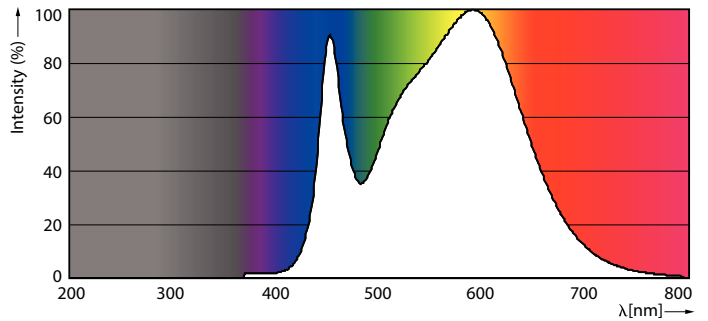

CorePro LED tube Universal T8

Mechanical and Housing

Bulb material	Glass
Product length	1200 mm

Approval and Application

Energy efficiency label (EEL)	A+
Energy-saving product	Yes
Approval marks	CE marking RoHS compliance KEMA Keur certificate
Energy consumption kWh/1,000 hours	18 kWh

Product Data

Full product code	871869680168000
Order product name	CorePro LEDtube UN 1200mm HO 18W840 T8
EAN/UPC – product	8718696801680
Order code	80168000
SAP numerator – quantity per pack	1
Numerator – packs per outer box	10
SAP material	929001869302
SAP net weight (piece)	0.270 kg

Dimensional drawing

Product	D1	D2	A1	A2	A3
CorePro LEDtube UN 1200mm HO 18W840 T8	27.9 mm	28 mm	1199.4 mm	1205.3 mm	1213.6 mm

Photometric data

18W G13