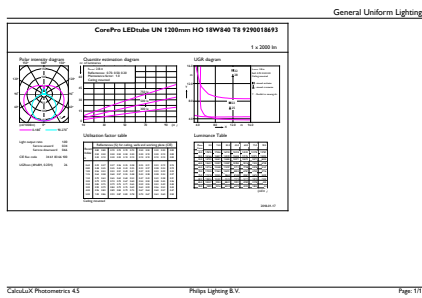

Product data

General Information		Operating and Electrical	
Cap base	G13 [Medium Bi-Pin Fluorescent]	Input frequency	50 to 60 Hz
EU RoHS compliant	Yes	Power (Rated) (Nom)	18 W
Nominal lifetime (nom.)	30000 h	Starting time (nom.)	0.5 s
Switching cycle	50,000X	Warm-up time to 60% light (nom.)	0.5 s
Light Technical		Power factor (nom.)	0.97
Colour Code	840 [CCT of 4,000 K]	Voltage (Nom)	220-240 V
Beam Angle (Nom)	240 °	Temperature	
Luminous flux (nom.)	2000 lm	T-ambient (max.)	45 °C
Colour designation	Cool White (CW)	T-ambient (min.)	-20 °C
Correlated Colour Temperature (Nom)	4000 K	T storage (max.)	65 °C
Luminous efficacy (rated) (nom.)	111.00 lm/W	T storage (min.)	-40 °C
Colour consistency	<6	T-Case maximum (nom.)	65 °C
Colour rendering index (nom.)	80	Controls and Dimming	
LLMF at end of nominal lifetime (nom.)	70 %	Dimmable	No

CorePro LED tube Universal T8

Mechanical and Housing

Bulb material	Glass
Product length	1200 mm

Approval and Application

Energy efficiency label (EEL)	A+
Energy-saving product	Yes
Approval marks	CE marking RoHS compliance KEMA Keur certificate
Energy consumption kWh/1,000 hours	18 kWh

Product Data

Full product code	871869680168000
Order product name	CorePro LEDtube UN 1200mm HO 18W840 T8
EAN/UPC – product	8718696801680
Order code	80168000
SAP numerator – quantity per pack	1
Numerator – packs per outer box	10
SAP material	929001869302
SAP net weight (piece)	0.270 kg

Dimensional drawing

TLED 1200mm UNV16W-36W 2100lm 4000K

Product	D1	D2	A1	A2	A3
CorePro LEDtube UN 1200mm HO 18W840 T8	27.9 mm	28 mm	1199.4 mm	1205.3 mm	1213.6 mm

Photometric data

18W G13 840 4000K

18W G13

CorePro LED tube Universal T8