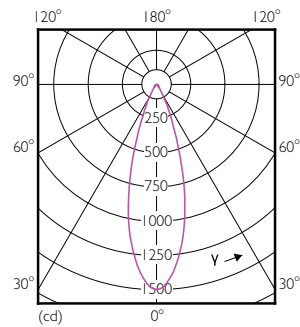

MAS LEDspotLV 43W GU5-3 927 36D MR16