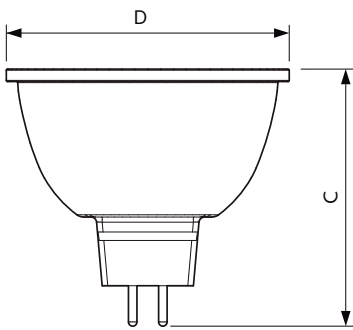

MASTER LEDspot ExpertColor LV

Mechanical and Housing

Bulb shape MR16 [2inch/50mm]

Approval and Application

Suitable for accent lighting Yes

Energy consumption kWh/1,000 hours 9 kWh

Product Data

Full product code 871869673544200

Order product name MASTER LED ExpertColor 7.5-43W MR16 927 36D

EAN/UPC – product 8718696735442

Order code 73544200

SAP numerator – quantity per pack 1

Numerator – packs per outer box 10

SAP material 929001386302

SAP net weight (piece) 0.034 kg

Dimensional drawing

MR16 12V 8-43W 550lm 36D 2700K GU5.3 D

Product	D	C
MASTER LED ExpertColor 7.5-43W MR16 927 36D	50.5 mm	46 mm

Photometric data

MAS LEDspotLV 43W GU5-3 927 36D MR16