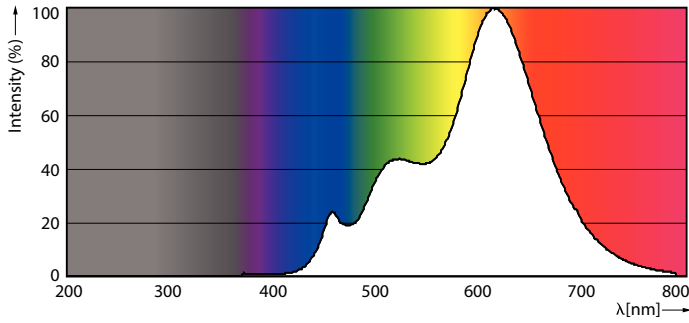

MASTER LEDspot ExpertColor LV

Photometric data

MAS LEDspotLV 43W GU5-3 927 24D MR16