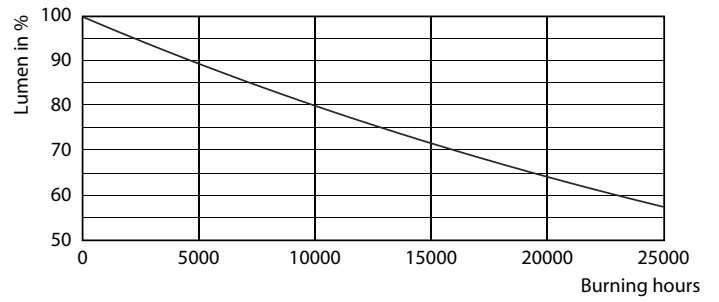

CorePro LEDspot MV

Lifetime

CLA LEDspotMV 50W GU10 827 36D ND