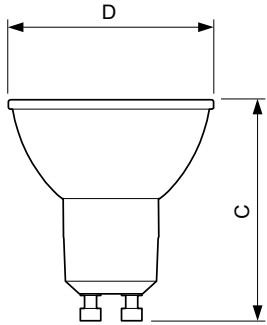

CorePro LEDspot MV

EAN/UPC – product	8718696721353
Order code	72135300
SAP numerator – quantity per pack	1
Numerator – packs per outer box	10

SAP material	929001363902
SAP net weight (piece)	0.038 kg

Dimensional drawing

GU10 230V 4-35W 260lm 36D 3000K GU10 D

Product	D	C
CorePro LEDspot 4-35W GU10 830 36D DIM	50 mm	54 mm