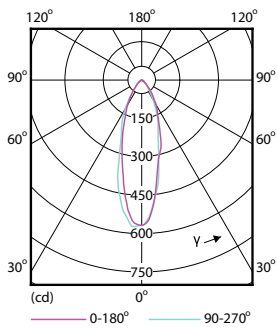

Product data

General Information	
Cap base	GU10 [GU10]
EU RoHS compliant	Yes
Nominal lifetime (nom.)	15000 h
Switching cycle	50,000X
Technical type	4-35W
Light Technical	
Colour Code	830 [CCT of 3,000 K]
Beam Angle (Nom)	36 °
Luminous flux (nom.)	260 lm
Luminous intensity (nom.)	540 cd
Colour designation	White (WH)
Correlated Colour Temperature (Nom)	3000 K
Luminous efficacy (rated) (nom.)	65.00 lm/W
Colour consistency	<6
Colour rendering index (nom.)	80
LLMF at end of nominal lifetime (nom.)	70 %
Luminous flux in 90° cone (rated)	260 lm
Operating and Electrical	
Input frequency	50 to 60 Hz
Power (Rated) (Nom)	4 W

Lamp current (nom.)	19 mA
Wattage equivalent	35 W
Starting time (nom.)	0.5 s
Warm-up time to 60% light (nom.)	0.5 s
Power factor (nom.)	0.7
Voltage (Nom)	220-240 V
Temperature	
T-Case maximum (nom.)	65 °C
Controls and Dimming	
Dimmable	Yes
Mechanical and Housing	
Bulb shape	PAR16 [PAR 2 inch]
Approval and Application	
Suitable for accent lighting	Yes
Energy consumption kWh/1,000 hours	4 kWh
Product Data	
Full product code	871869672135300
Order product name	CorePro LEDspot 4-35W GU10 830 36D DIM

GU10 230V 4-35W 260lm 36D 3000K GU10 D

Product	D	C
CorePro LEDspot 4-35W GU10 830 36D DIM	50 mm	54 mm

Photometric data

Classic LEDspotMV 35W GU10 830 36D

LEDspot,PAR38 11W 900lm 3000K

Classic LEDspotMV 35W GU10 830 36D