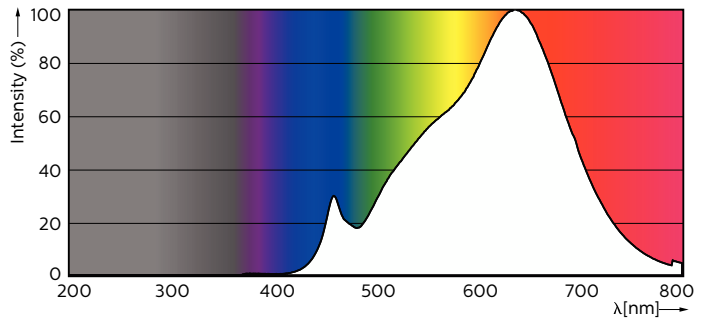

Product data

General Information	
Cap base	GU10 [GU10]
EU RoHS compliant	Yes
Nominal lifetime (nom.)	40000 h
Switching cycle	50,000X
Technical type	3.9–35W
	Narrow Cone
Light Technical	
Colour Code	927
Beam Angle (Nom)	36°
Luminous flux (nom.)	265 lm
Luminous intensity (nom.)	540 cd
Colour designation	Warm white (WW)
Correlated Colour Temperature (Nom)	2700 K
Luminous efficacy (rated) (nom.)	67.95 lm/W
Colour consistency	<3
Colour rendering index (nom.)	97

LLMF at end of nominal lifetime (nom.)	70 %
Luminous flux in 90° cone (rated)	265 lm
Operating and Electrical	
Input frequency	50 to 60 Hz
Power (Rated) (Nom)	3.9 W
Lamp current (nom.)	22 mA
Wattage equivalent	35 W
Starting time (nom.)	0.5 s
Warm-up time to 60% light (nom.)	0.5 s
Power factor (nom.)	0.8
Voltage (Nom)	220–240 V
Temperature	
T-Case maximum (nom.)	80 °C

Energy consumption kWh/1,000 hours 4 kWh
544211

Product Data

Full product code	871869670755500
Order product name	MASTER LED ExpertColor 3.9-35W GU10 927 36D
EAN/UPC – product	8718696707555
Order code	70755500
SAP numerator – quantity per pack	1
Numerator – packs per outer box	10
SAP material	929001346702
SAP net weight (piece)	0.038 kg

Dimensional drawing

MASTER LED ExpertColor 3.9-35W GU10 927 36D

Product	D	C
MASTER LED ExpertColor 3.9-35W GU10 927 36D	50 mm	54 mm

Photometric data

Accent Lighting Spots

Spectral Power Distribution Colour