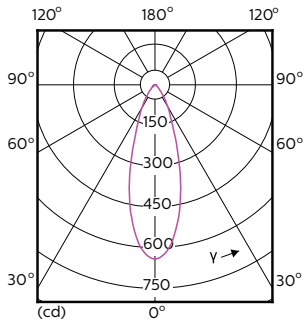

Product data

General Information	
Cap base	GU10 [GU10]
EU RoHS compliant	Yes
Nominal lifetime (nom.)	40000 h
Switching cycle	50,000X
Technical type	3.9–35W
	Narrow Cone
Light Technical	
Colour Code	927
Beam Angle (Nom)	36°
Luminous flux (nom.)	265 lm
Luminous intensity (nom.)	540 cd
Colour designation	Warm white (WW)
Correlated Colour Temperature (Nom)	2700 K
Luminous efficacy (rated) (nom.)	67.95 lm/W
Colour consistency	<3
Colour rendering index (nom.)	97

Dimensional drawing

MASTER LED ExpertColor 3.9-35W GU10 927 36D

Product	D	C
MASTER LED ExpertColor 3.9-35W GU10 927 36D	50 mm	54 mm

Photometric data

Accent Lighting Spots

Spectral Power Distribution Colour

MASTER LEDspot ExpertColor MV

Photometric data

Light Distribution Diagram

Lifetime

40K LED

40K LMP