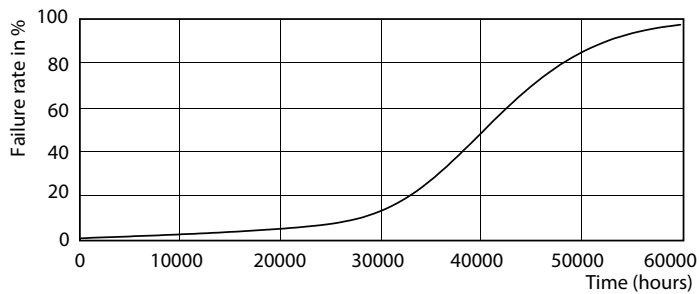

Lifetime

40K LED