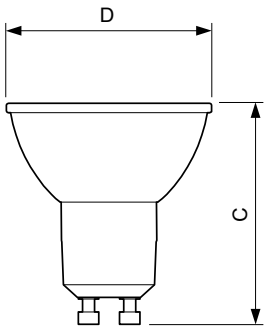

Product data

General Information	
Cap base	GU10 [GU10]
EU RoHS compliant	Yes
Nominal lifetime (nom.)	40000 h
Switching cycle	50,000X
Technical type	3.9–35W
	Narrow Cone
Light Technical	
Colour Code	927
Beam Angle (Nom)	36°
Luminous flux (nom.)	265 lm
Luminous intensity (nom.)	540 cd
Colour designation	Warm white (WW)
Correlated Colour Temperature (Nom)	2700 K
Luminous efficacy (rated) (nom.)	67.95 lm/W
Colour consistency	<3
Colour rendering index (nom.)	97

Dimensional drawing

MASTER LED ExpertColor 3.9-35W GU10 927 36D

Product	D	C
MASTER LED ExpertColor 3.9-35W GU10 927 36D	50 mm	54 mm

Photometric data

Accent Lighting Spots

Spectral Power Distribution Colour