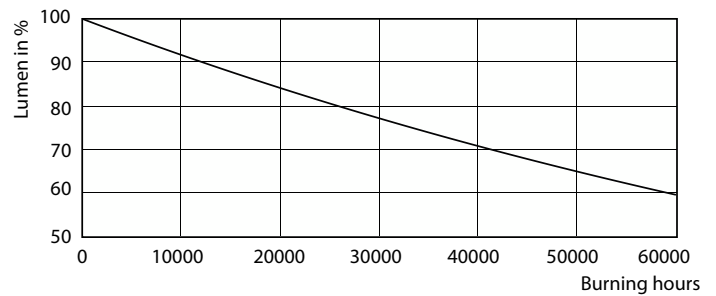

Product data

General Information	
Cap base	GU10 [GU10]
EU RoHS compliant	Yes
Nominal lifetime (nom.)	40000 h
Switching cycle	50,000X
Technical type	3.9–35W
	Narrow Cone
Light Technical	
Colour Code	927
Beam Angle (Nom)	36°
Luminous flux (nom.)	265 lm
Luminous intensity (nom.)	540 cd
Colour designation	Warm white (WW)
Correlated Colour Temperature (Nom)	2700 K
Luminous efficacy (rated) (nom.)	67.95 lm/W
Colour consistency	<3
Colour rendering index (nom.)	97

LLMF at end of nominal lifetime (nom.)	70 %
Luminous flux in 90° cone (rated)	265 lm
Operating and Electrical	
Input frequency	50 to 60 Hz
Power (Rated) (Nom)	3.9 W
Lamp current (nom.)	22 mA
Wattage equivalent	35 W
Starting time (nom.)	0.5 s
Warm-up time to 60% light (nom.)	0.5 s
Power factor (nom.)	0.8
Voltage (Nom)	220–240 V
Temperature	
T-Case maximum (nom.)	80 °C

MASTER LEDspot ExpertColor MV

Photometric data

Light Distribution Diagram

Lifetime

40K LED

40K LMP