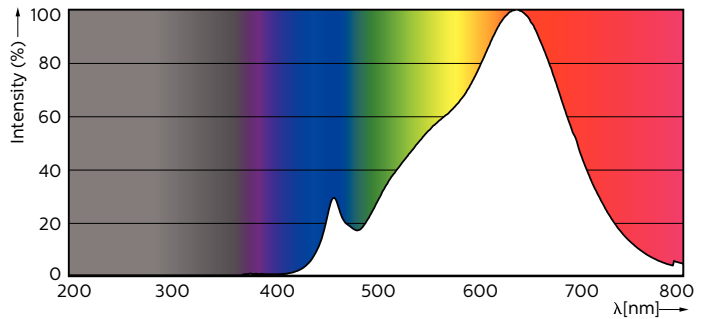

MASTER LEDspot ExpertColor MV 35W GU10 927 25D