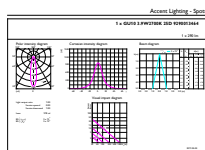

Photometric data

MASTER LEDspot ExpertColor MV 35W GU10 927 25D