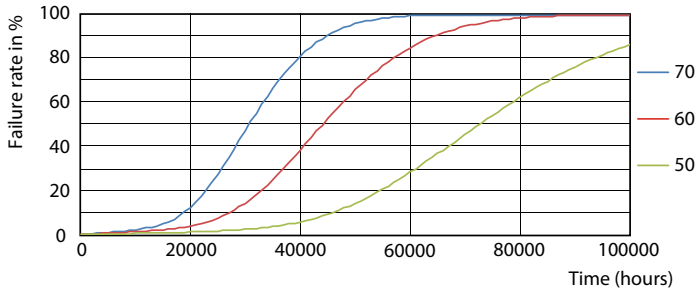

LEDtube 600mm HO 8W830 T8

MASTER LEDtube EM/Mains

Photometric data

LEDtube 600mm HO 8W830 T8

Lifetime

LEDtube 70K 5070 FailureRate-LED

LEDtube_70K-LED

LEDtube 70K 5070 LifetimeVsTc-LED