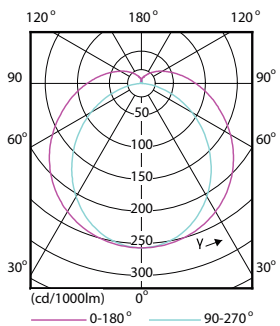

Warnings and Safety

• -

Product data

General Information		LLMF at end of nominal lifetime (nom.) 70 %	
Cap base	G13 ROT (Rotating) [Medium Bi-Pin Fluorescent]		
EU RoHS compliant	Yes		
Nominal lifetime (nom.)	70000 h		
Switching cycle	200,000X		
	Sphere		
Light Technical		Operating and Electrical	
Colour Code	830 [CCT of 3,000 K]	Input frequency	50 to 60 Hz
Beam Angle (Nom)	160 °	Power (Rated) (Nom)	8 W
Luminous flux (nom.)	1000 lm	Lamp current (max.)	42 mA
Colour designation	White (WH)	Lamp current (min.)	36 mA
Correlated Colour Temperature (Nom)	3000 K	Starting time (nom.)	0.5 s
Luminous efficacy (rated) (nom.)	125.00 lm/W	Warm-up time to 60% light (nom.)	0.5 s
Colour consistency	<6	Power factor (nom.)	0.9
Colour rendering index (nom.)	83	Voltage (Nom)	220-240 V
		Temperature	
		T-ambient (max.)	35 °C
		T-ambient (min.)	-20 °C
		T storage (max.)	65 °C
		T storage (min.)	-40 °C

MASTER LEDtube EM/Mains

T-Case maximum (nom.)	50 °C
Controls and Dimming	
Dimmable	No
Mechanical and Housing	
Lamp Finish	Frosted
Bulb material	Plastic
Product length	600 mm
Bulb shape	Tube, double-ended
Approval and Application	
Energy Efficiency Class	E
Energy-saving product	Yes
Approval marks	RoHS compliance CE marking KEMA Keur certificate

Energy consumption kWh/1,000 hours	8 kWh
	465198
Product Data	
Full product code	871869669747400
Order product name	MASTER LEDtube 600mm HO 8W830 T8
EAN/UPC – product	8718696697474
Order code	69747400
SAP numerator – quantity per pack	1
Numerator – packs per outer box	10
SAP material	929001307002
SAP net weight (piece)	0.150 kg

Dimensional drawing

TLED 220-240V 8W-18W 1000lm 3000K G13

Product	D1	D2	A1	A2	A3
MASTER LEDtube 600mm HO 8W830 T8	25.78 mm	28 mm	588.5 mm	595.5 mm	602.5 mm

Photometric data

LEDtube 600mm 1200mm 1500mm UO T8