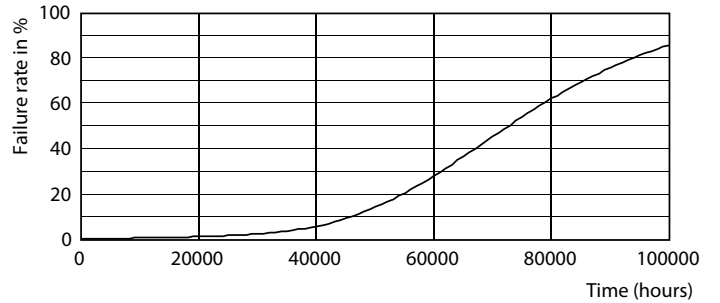

LEDtube 600mm HO 8W830 T8

MASTER LEDtube EM/Mains

Photometric data

LEDtube 600mm HO 8W830 T8

Lifetime

LEDtube 70K 5070 FailureRate-LED

LEDtube_70K-LED

LEDtube 70K 5070 LifetimeVsTc-LED