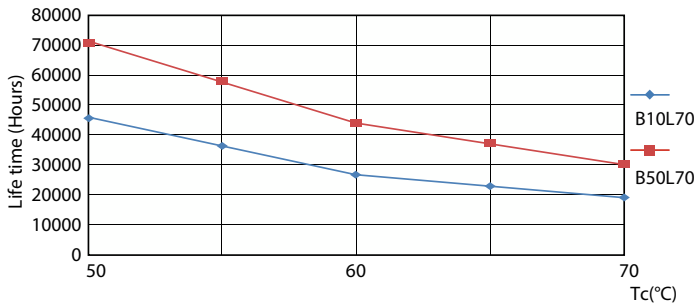

Warnings and Safety

• -

Product data

General Information		LLMF at end of nominal lifetime (nom.) 70 %	
Cap base	G13 ROT (Rotating) [Medium Bi-Pin Fluorescent]		
EU RoHS compliant	Yes		
Nominal lifetime (nom.)	70000 h		
Switching cycle	200,000X		
	Sphere		
Light Technical		Operating and Electrical	
Colour Code	830 [CCT of 3,000 K]	Input frequency	50 to 60 Hz
Beam Angle (Nom)	160 °	Power (Rated) (Nom)	8 W
Luminous flux (nom.)	1000 lm	Lamp current (max.)	42 mA
Colour designation	White (WH)	Lamp current (min.)	36 mA
Correlated Colour Temperature (Nom)	3000 K	Starting time (nom.)	0.5 s
Luminous efficacy (rated) (nom.)	125.00 lm/W	Warm-up time to 60% light (nom.)	0.5 s
Colour consistency	<6	Power factor (nom.)	0.9
Colour rendering index (nom.)	83	Voltage (Nom)	220-240 V
		Temperature	
		T-ambient (max.)	35 °C
		T-ambient (min.)	-20 °C
		T storage (max.)	65 °C
		T storage (min.)	-40 °C

LEDtube 600mm HO 8W830 T8

MASTER LEDtube EM/Mains

Photometric data

LEDtube 600mm HO 8W830 T8

Lifetime

LEDtube 70K 5070 FailureRate-LED

LEDtube_70K-LED

LEDtube 70K 5070 LifetimeVsTc-LED