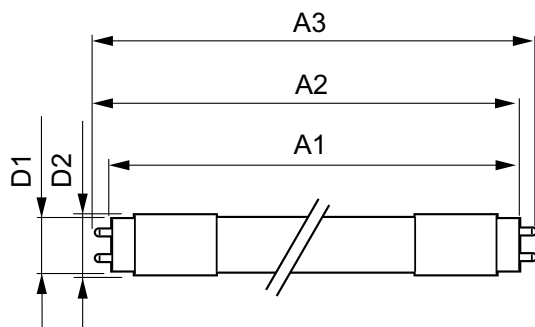

Warnings and Safety

• -

Product data

General Information		LLMF at end of nominal lifetime (nom.) 70 %	
Cap base	G13 ROT (Rotating) [Medium Bi-Pin Fluorescent]		
EU RoHS compliant	Yes		
Nominal lifetime (nom.)	70000 h		
Switching cycle	200,000X		
	Sphere		
Light Technical		Operating and Electrical	
Colour Code	830 [CCT of 3,000 K]	Input frequency	50 to 60 Hz
Beam Angle (Nom)	160 °	Power (Rated) (Nom)	8 W
Luminous flux (nom.)	1000 lm	Lamp current (max.)	42 mA
Colour designation	White (WH)	Lamp current (min.)	36 mA
Correlated Colour Temperature (Nom)	3000 K	Starting time (nom.)	0.5 s
Luminous efficacy (rated) (nom.)	125.00 lm/W	Warm-up time to 60% light (nom.)	0.5 s
Colour consistency	<6	Power factor (nom.)	0.9
Colour rendering index (nom.)	83	Voltage (Nom)	220-240 V
		Temperature	
		T-ambient (max.)	35 °C
		T-ambient (min.)	-20 °C
		T storage (max.)	65 °C
		T storage (min.)	-40 °C

MASTER LEDtube EM/Mains

T-Case maximum (nom.)	50 °C
Controls and Dimming	
Dimmable	No
Mechanical and Housing	
Lamp Finish	Frosted
Bulb material	Plastic
Product length	600 mm
Bulb shape	Tube, double-ended
Approval and Application	
Energy Efficiency Class	E
Energy-saving product	Yes
Approval marks	RoHS compliance CE marking KEMA Keur certificate

Energy consumption kWh/1,000 hours	8 kWh
	465198
Product Data	
Full product code	871869669747400
Order product name	MASTER LEDtube 600mm HO 8W830 T8
EAN/UPC – product	8718696697474
Order code	69747400
SAP numerator – quantity per pack	1
Numerator – packs per outer box	10
SAP material	929001307002
SAP net weight (piece)	0.150 kg

Dimensional drawing

TLED 220-240V 8W-18W 1000lm 3000K G13

Product	D1	D2	A1	A2	A3
MASTER LEDtube 600mm HO 8W830 T8	25.78 mm	28 mm	588.5 mm	595.5 mm	602.5 mm

Photometric data

LEDtube 600mm 1200mm 1500mm UO T8