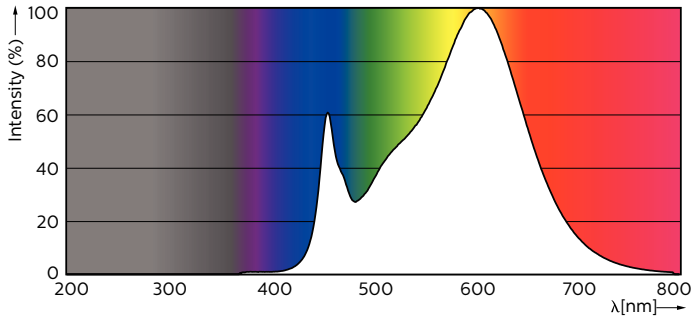

Warnings and Safety

• -

Product data

General Information		LLMF at end of nominal lifetime (nom.) 70 %	
Cap base	G13 ROT (Rotating) [Medium Bi-Pin Fluorescent]		
EU RoHS compliant	Yes		
Nominal lifetime (nom.)	70000 h		
Switching cycle	200,000X		
	Sphere		
Light Technical		Operating and Electrical	
Colour Code	830 [CCT of 3,000 K]	Input frequency	50 to 60 Hz
Beam Angle (Nom)	160 °	Power (Rated) (Nom)	8 W
Luminous flux (nom.)	1000 lm	Lamp current (max.)	42 mA
Colour designation	White (WH)	Lamp current (min.)	36 mA
Correlated Colour Temperature (Nom)	3000 K	Starting time (nom.)	0.5 s
Luminous efficacy (rated) (nom.)	125.00 lm/W	Warm-up time to 60% light (nom.)	0.5 s
Colour consistency	<6	Power factor (nom.)	0.9
Colour rendering index (nom.)	83	Voltage (Nom)	220-240 V
		Temperature	
		T-ambient (max.)	35 °C
		T-ambient (min.)	-20 °C
		T storage (max.)	65 °C
		T storage (min.)	-40 °C

MASTER LEDtube EM/Mains

T-Case maximum (nom.)	50 °C
Controls and Dimming	
Dimmable	No
Mechanical and Housing	
Lamp Finish	Frosted
Bulb material	Plastic
Product length	600 mm
Bulb shape	Tube, double-ended
Approval and Application	
Energy Efficiency Class	E
Energy-saving product	Yes
Approval marks	RoHS compliance CE marking KEMA Keur certificate

LEDtube 600mm HO 8W830 T8

MASTER LEDtube EM/Mains

Photometric data

LEDtube 600mm HO 8W830 T8

Lifetime

LEDtube 70K 5070 FailureRate-LED

LEDtube_70K-LED

LEDtube 70K 5070 LifetimeVsTc-LED