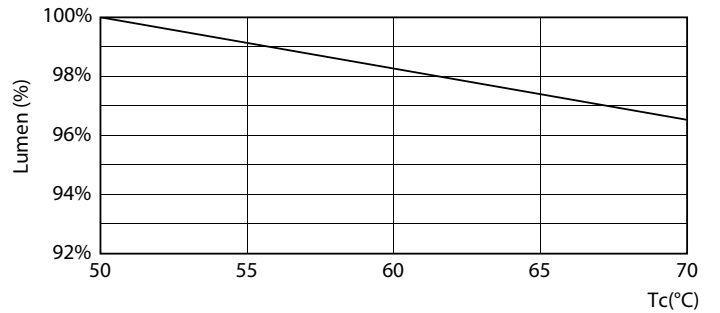

Warnings and Safety

• -

Product data

General Information		LLMF at end of nominal lifetime (nom.) 70 %	
Cap base	G13 ROT (Rotating) [Medium Bi-Pin Fluorescent]		
EU RoHS compliant	Yes		
Nominal lifetime (nom.)	70000 h		
Switching cycle	200,000X		
	Sphere		
Light Technical		Operating and Electrical	
Colour Code	830 [CCT of 3,000 K]	Input frequency	50 to 60 Hz
Beam Angle (Nom)	160 °	Power (Rated) (Nom)	8 W
Luminous flux (nom.)	1000 lm	Lamp current (max.)	42 mA
Colour designation	White (WH)	Lamp current (min.)	36 mA
Correlated Colour Temperature (Nom)	3000 K	Starting time (nom.)	0.5 s
Luminous efficacy (rated) (nom.)	125.00 lm/W	Warm-up time to 60% light (nom.)	0.5 s
Colour consistency	<6	Power factor (nom.)	0.9
Colour rendering index (nom.)	83	Voltage (Nom)	220-240 V
		Temperature	
		T-ambient (max.)	35 °C
		T-ambient (min.)	-20 °C
		T storage (max.)	65 °C
		T storage (min.)	-40 °C

LEDtube 600mm HO 8W830 T8

MASTER LEDtube EM/Mains

Photometric data

LEDtube 600mm HO 8W830 T8

Lifetime

LEDtube 70K 5070 FailureRate-LED

LEDtube_70K-LED

LEDtube 70K 5070 LifetimeVsTc-LED