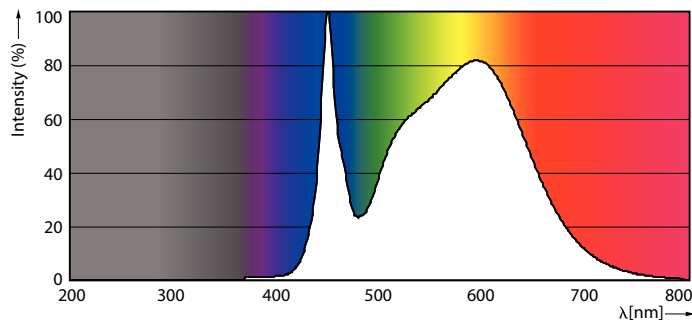

Photometric data

MAS LEDtube HF 1500mm UO 24W840 T8

MAS LEDtube HF 1500mm UO 24W840 T8