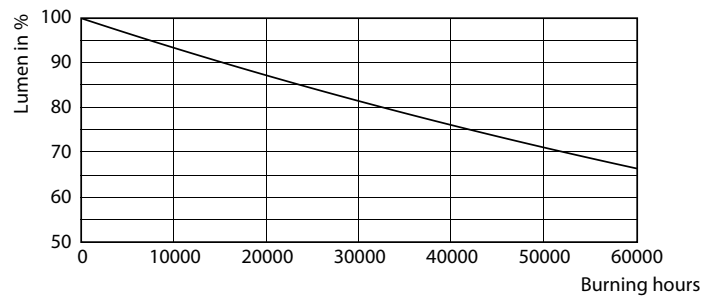

MASTER LEDtube InstantFit HF

Photometric data

Lifetime

LEDtube HF HO-UO 14-24W G13 830-865 T8