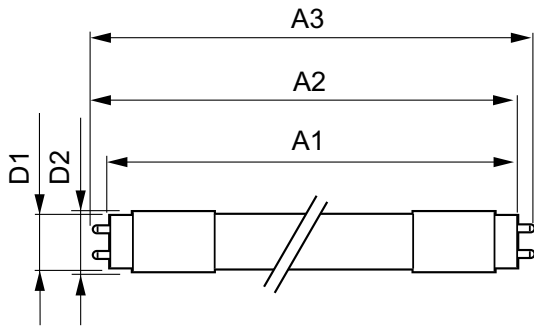

Warnings and Safety

- NOTES: The overall energy efficiency and light distribution of any installation that uses these lamps are determined by the design of the installation.

Product data

General Information	
Cap base	G13 ROT (Rotating) [Medium Bi-Pin Fluorescent]
EU RoHS compliant	Yes
Nominal lifetime (nom.)	60000 h
Switching cycle	50,000X
Light Technical	
Colour Code	840 [CCT of 4,000 K]
Beam Angle (Nom)	160 °
Luminous flux (nom.)	3700 lm
Colour designation	Cool White (CW)
Correlated Colour Temperature (Nom)	4000 K
Luminous efficacy (rated) (nom.)	154.00 lm/W
Colour consistency	<6
Colour rendering index (nom.)	83

MASTER LEDtube InstantFit HF

T-Case maximum (nom.)	55 °C
Controls and Dimming	
Dimmable	No
Mechanical and Housing	
Bulb material	Plastic
Product length	1500 mm
Approval and Application	
Energy efficiency label (EEL)	A++
Energy-saving product	Yes
Approval marks	RoHS compliance CE marking KEMA Keur certificate

Energy consumption kWh/1,000 hours	29 kWh
Product Data	
Full product code	871869668802100
Order product name	MASTER LEDtube HF 1500mm UO 24W840 T8
EAN/UPC – product	8718696688021
Order code	68802100
SAP numerator – quantity per pack	1
Numerator – packs per outer box	10
SAP material	929001300302
SAP net weight (piece)	0.450 kg

Dimensional drawing

MAS LEDtube HF 1500mm UO 25W840 T8

Product	D1	D2	A1	A2	A3
MASTER LEDtube HF 1500mm UO 24W840 T8	25.6 mm	28 mm	1498.7 mm	1505.8 mm	1512.9 mm

Photometric data

MAS LEDtube HF 1500mm UO 24W840 T8