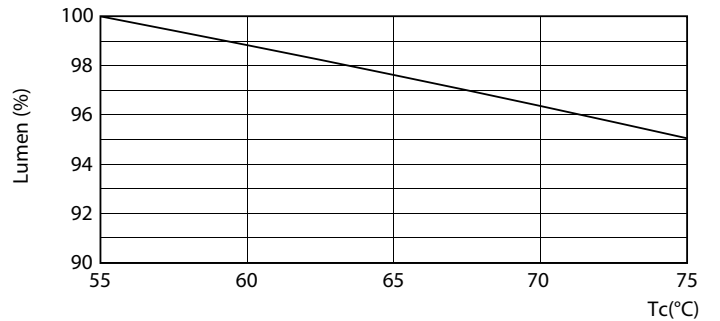

LEDtube HF HO-UO 14-24W G13 830-865 T8

LEDtube HF 1200mm HO-UO 14-16W G13 830-865 T8