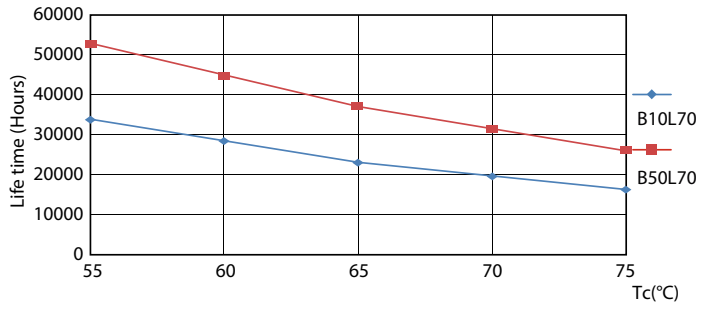

MASTER LEDtube InstantFit HF

Lifetime

LEDtube HF HO-UO 14-24W G13 830-865 T8