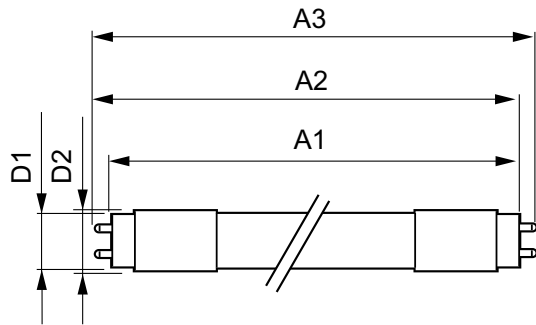

Warnings and Safety

- NOTES: The overall energy efficiency and light distribution of any installation that uses these lamps are determined by the design of the installation.

Product data

General Information	
Cap base	G13 ROT (Rotating) [Medium Bi-Pin Fluorescent]
EU RoHS compliant	Yes
Nominal lifetime (nom.)	60000 h
Switching cycle	50,000X Sphere
Light Technical	
Colour Code	830 [CCT of 3,000 K]
Beam Angle (Nom)	160 °
Luminous flux (nom.)	2350 lm
Colour designation	White (WH)
Correlated Colour Temperature (Nom)	3000 K
Luminous efficacy (rated) (nom.)	146.00 lm/W
Colour consistency	<6
Colour rendering index (nom.)	83

MASTER LEDtube InstantFit HF

T-Case maximum (nom.)	55 °C
Controls and Dimming	
Dimmable	No
Mechanical and Housing	
Bulb material	Plastic
Product length	1200 mm
Bulb shape	Tube, double-ended
Approval and Application	
Energy Efficiency Class	D
Energy-saving product	Yes
Approval marks	RoHS compliance TUV CE marking KEMA Keur certificate

Energy consumption kWh/1,000 hours	16 kWh
	387375
Product Data	
Full product code	871869668800700
Order product name	MASTER LEDtube HF 1200mm UO 16W830 T8
EAN/UPC – product	8718696688007
Order code	68800700
SAP numerator – quantity per pack	1
Numerator – packs per outer box	10
SAP material	929001300202
SAP net weight (piece)	0.360 kg

Dimensional drawing

MASTER LEDtube HF 1200mm UO 16W830 T8

Product	D1	D2	A1	A2	A3
MASTER LEDtube HF 1200mm UO 16W830 T8	25.6 mm	28 mm	1198.1 mm	1205.2 mm	1212.3 mm

Photometric data

MAS LEDtube HF 1200mm UO 16W830 T8