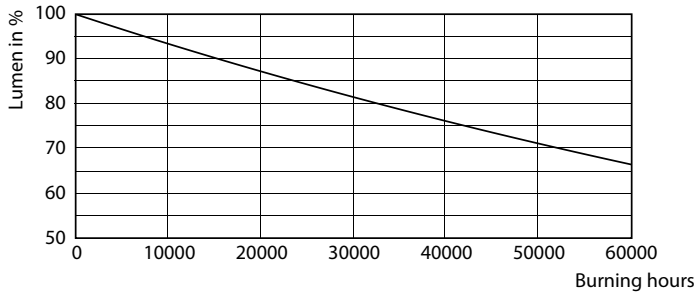

Lifetime

LEDtube HF 1200mm 1500mm UO T8