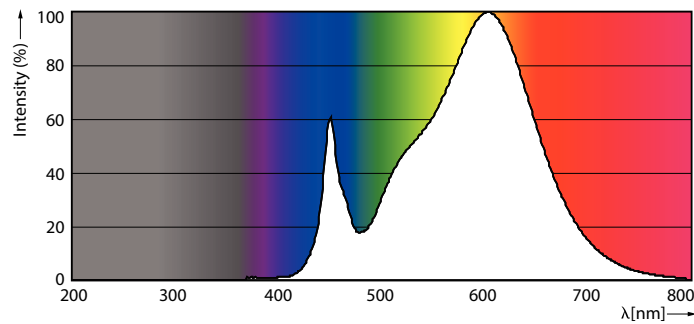

Photometric data

MAS LEDtube HF 1200mm UO 16W830 T8

MAS LEDtube HF 1200mm UO 16W830 T8