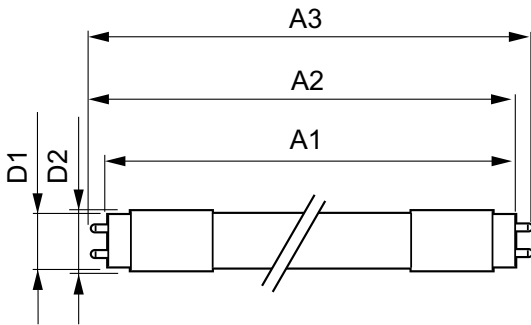

Warnings and Safety

- NOTES: The overall energy efficiency and light distribution of any installation that uses these lamps are determined by the design of the installation.

Product data

General Information	
Cap base	G13 ROT (Rotating) [Medium Bi-Pin Fluorescent]
EU RoHS compliant	Yes
Nominal lifetime (nom.)	60000 h
Switching cycle	50,000X Sphere
Light Technical	
Colour Code	865 [CCT of 6,500 K]
Beam Angle (Nom)	160 °
Luminous flux (nom.)	2500 lm
Colour designation	Cool Daylight
Correlated Colour Temperature (Nom)	6500 K
Luminous efficacy (rated) (nom.)	156.00 lm/W
Colour consistency	<6
Colour rendering index (nom.)	83

MASTER LEDtube InstantFit HF

T-Case maximum (nom.)	55 °C
Controls and Dimming	
Dimmable	No
Mechanical and Housing	
Bulb material	Plastic
Product length	1200 mm
Bulb shape	Tube, double-ended
Approval and Application	
Energy Efficiency Class	D
Energy-saving product	Yes
Approval marks	RoHS compliance TUV CE marking KEMA Keur certificate

Energy consumption kWh/1,000 hours	16 kWh
	387374
Product Data	
Full product code	871869668798700
Order product name	MASTER LEDtube HF 1200mm UO 16W865 T8
EAN/UPC – product	8718696687987
Order code	68798700
SAP numerator – quantity per pack	1
Numerator – packs per outer box	10
SAP material	929001300102
SAP net weight (piece)	0.360 kg

Dimensional drawing

MASTER LEDtube HF 1200mm UO 16W865 T8

Product	D1	D2	A1	A2	A3
MASTER LEDtube HF 1200mm UO 16W865 T8	25.6 mm	28 mm	1198.1 mm	1205.2 mm	1212.3 mm

Photometric data

MAS LEDtube HF 1200mm UO 16W865 T8