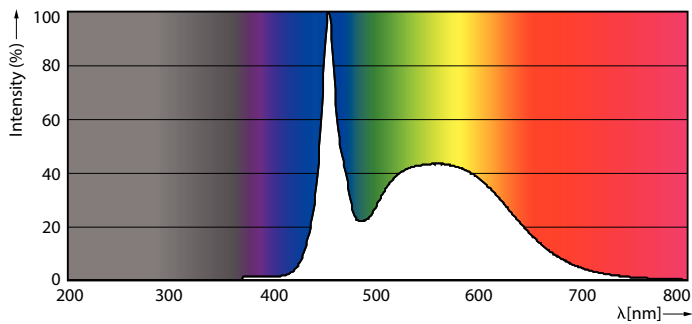

Photometric data

MAS LEDtube HF 1200mm UO 16W865 T8

MAS LEDtube HF 1200mm UO 16W865 T8