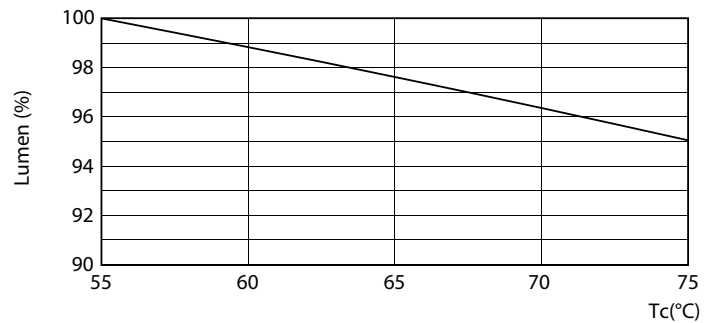

LEDtube HF 1200mm HO-UO 14-16W G13 830-865 T8

LEDtube HF HO-UO 14-24W G13 830-865 T8