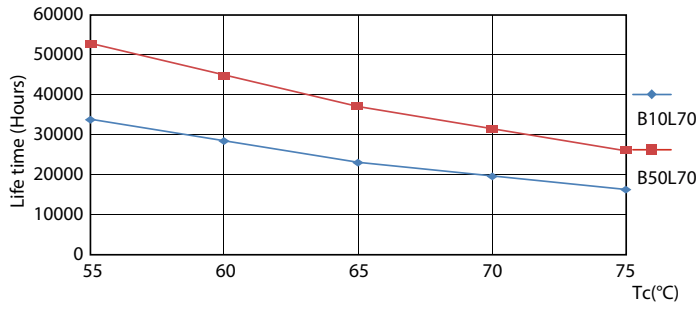

MASTER LEDtube InstantFit HF

Lifetime

LEDtube HF HO-UO 14-24W G13 830-865 T8