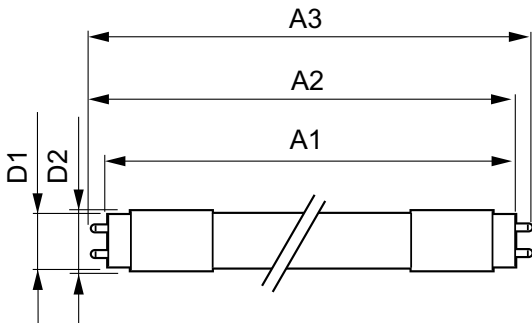

Warnings and Safety

- NOTES: The overall energy efficiency and light distribution of any installation that uses these lamps are determined by the design of the installation.

Product data

General Information	
Cap base	G13 ROT (Rotating) [Medium Bi-Pin Fluorescent]
EU RoHS compliant	Yes
Nominal lifetime (nom.)	60000 h
Switching cycle	50,000X Sphere
Light Technical	
Colour Code	840 [CCT of 4,000 K]
Beam Angle (Nom)	160 °
Luminous flux (nom.)	2500 lm
Colour designation	Cool White (CW)
Correlated Colour Temperature (Nom)	4000 K
Luminous efficacy (rated) (nom.)	156.00 lm/W
Colour consistency	<6
Colour rendering index (nom.)	83

MASTER LEDtube InstantFit HF

T-Case maximum (nom.)	55 °C
Controls and Dimming	
Dimmable	No
Mechanical and Housing	
Bulb material	Plastic
Product length	1200 mm
Bulb shape	Tube, double-ended
Approval and Application	
Energy Efficiency Class	D
Energy-saving product	Yes
Approval marks	RoHS compliance CE marking KEMA Keur certificate

Energy consumption kWh/1,000 hours	16 kWh
	387373
Product Data	
Full product code	871869668796300
Order product name	MASTER LEDtube HF 1200mm UO 16W840 T8
EAN/UPC – product	8718696687963
Order code	68796300
SAP numerator – quantity per pack	1
Numerator – packs per outer box	10
SAP material	929001300002
SAP net weight (piece)	0.360 kg

Dimensional drawing

MAS LEDtube HF 1200mm UO 16W840 T8

Product	D1	D2	A1	A2	A3
MASTER LEDtube HF 1200mm UO 16W840 T8	25.6 mm	28 mm	1198.1 mm	1205.2 mm	1212.3 mm

Photometric data

MAS LEDtube HF 1200mm UO 16W840 T8