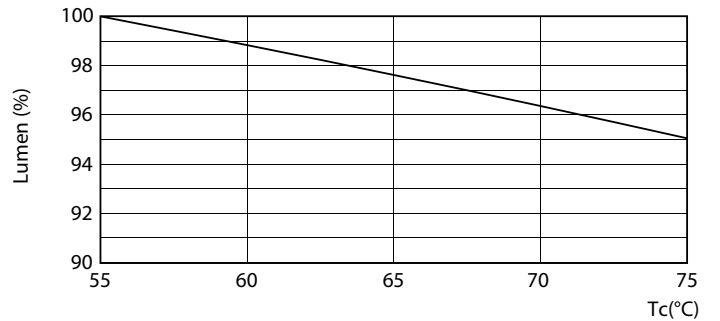

LEDtube HF 1200mm HO-UO 14-16W G13 830-865 T8

LEDtube HF HO-UO 14-24W G13 830-865 T8