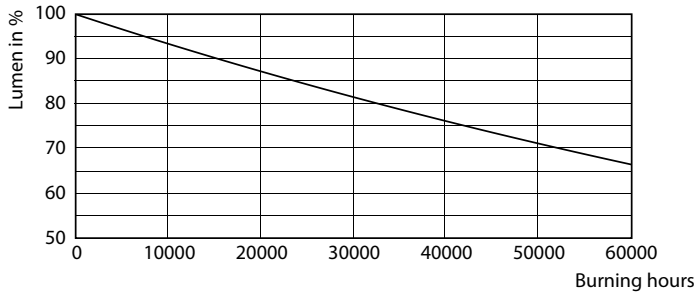

MASTER LEDtube InstantFit HF

Photometric data

Lifetime

LEDtube HF 1200mm 1500mm UO T8

LEDtube HF HO-UO 14-24W G13 830-865 T8