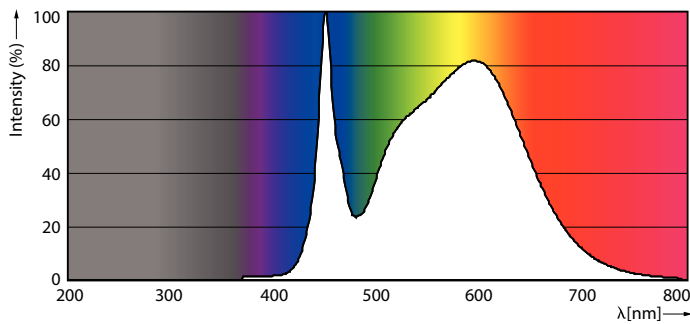

Photometric data

MAS LEDtube HF 1200mm UO 16W840 T8

MAS LEDtube HF 1200mm UO 16W840 T8