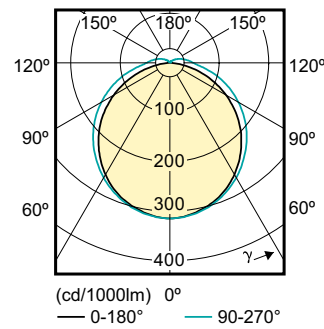

Product data

General Information		Starting time (nom.)	
Cap base	G24D-3 [G24d-3]		0.5 s
EU RoHS compliant	Yes	Warm-up time to 60% light (nom.)	0.5 s
Nominal lifetime (nom.)	30000 h	Power factor (nom.)	0.9
Switching cycle	50,000X	Voltage (Nom)	220-240 V
	Sphere		
Light Technical		Temperature	
Colour Code	830 [CCT of 3,000 K]	T-ambient (max.)	35 °C
Beam Angle (Nom)	120 °	T-ambient (min.)	-20 °C
Luminous flux (nom.)	950 lm	T storage (max.)	65 °C
Colour designation	White (WH)	T storage (min.)	-40 °C
Correlated Colour Temperature (Nom)	3000 K	T-Case maximum (nom.)	75 °C
Luminous efficacy (rated) (nom.)	105.88 lm/W	Controls and Dimming	
Colour consistency	<6	Dimmable	No
Colour rendering index (nom.)	83	Mechanical and Housing	
LLMF at end of nominal lifetime (nom.)	70 %	Product length	200 mm
		Bulb shape	Tube, single-ended
Operating and Electrical		Approval and Application	
Input frequency	50 to 60 Hz	Energy Efficiency Class	F
Power (Rated) (Nom)	8.5 W	Energy-saving product	Yes
Lamp current (max.)	43 mA		
Lamp current (min.)	33 mA		

Product	D1	D2	A1	A2	A3
CorePro LED PLC 8.5W 830 2P G24d-3	24.3 mm	28.4 mm	128.8 mm	148 mm	170.6 mm

Photometric data

General Uniform Lighting
Page 10

LEDtube PLC 100mm 9W G24D-3 830 950lm

CorePro LED PLC 2P