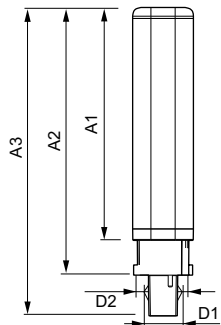

Product data

General Information		Starting time (nom.)	
Cap base	G24D-3 [G24d-3]		0.5 s
EU RoHS compliant	Yes	Warm-up time to 60% light (nom.)	0.5 s
Nominal lifetime (nom.)	30000 h	Power factor (nom.)	0.9
Switching cycle	50,000X	Voltage (Nom)	220-240 V
	Sphere		
Light Technical		Temperature	
Colour Code	830 [CCT of 3,000 K]	T-ambient (max.)	35 °C
Beam Angle (Nom)	120 °	T-ambient (min.)	-20 °C
Luminous flux (nom.)	950 lm	T storage (max.)	65 °C
Colour designation	White (WH)	T storage (min.)	-40 °C
Correlated Colour Temperature (Nom)	3000 K	T-Case maximum (nom.)	75 °C
Luminous efficacy (rated) (nom.)	105.88 lm/W	Controls and Dimming	
Colour consistency	<6	Dimmable	No
Colour rendering index (nom.)	83	Mechanical and Housing	
LLMF at end of nominal lifetime (nom.)	70 %	Product length	200 mm
		Bulb shape	Tube, single-ended
Operating and Electrical		Approval and Application	
Input frequency	50 to 60 Hz	Energy Efficiency Class	F
Power (Rated) (Nom)	8.5 W	Energy-saving product	Yes
Lamp current (max.)	43 mA		
Lamp current (min.)	33 mA		

CorePro LED PLC 2P

Approval marks	CE marking RoHS compliance KEMA Keur certificate
Energy consumption kWh/1,000 hours	9 kWh 403554
Product Data	
Full product code	871869654123400
Order product name	CorePro LED PLC 8.5W 830 2P G24d-3

EAN/UPC – product	8718696541234
Order code	54123400
SAP numerator – quantity per pack	1
Numerator – packs per outer box	10
SAP material	929001201202
SAP net weight (piece)	0.090 kg

Dimensional drawing

LEDtube PLC 8.5W G24d-3/830 2P

Product	D1	D2	A1	A2	A3
CorePro LED PLC 8.5W 830 2P G24d-3	24.3 mm	28.4 mm	128.8 mm	148 mm	170.6 mm

Photometric data

General Uniform Lighting
Page 10

LEDtube PLC 100mm 9W G24D-3 830 950lm

CorePro LED PLC 2P