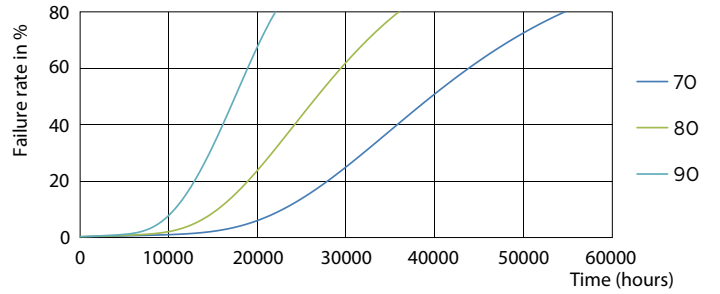

CorePro LED PLC 2P

Lifetime

LEDtube PLC 100mm 9W G24D-3 830 950lm