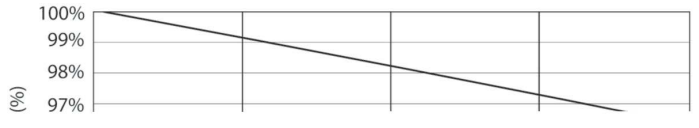

LEDtube PLC 100mm 9W G24D-3 830 950lm

LEDtube PLC 100mm 9W G24D-3 830 950lm

LEDtube PLC 100mm 9W G24D-3 830 950lm