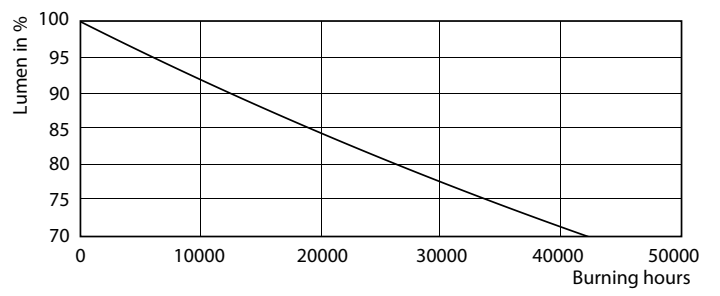

LEDtube PLC 100mm 9W G24D-3 830 950lm