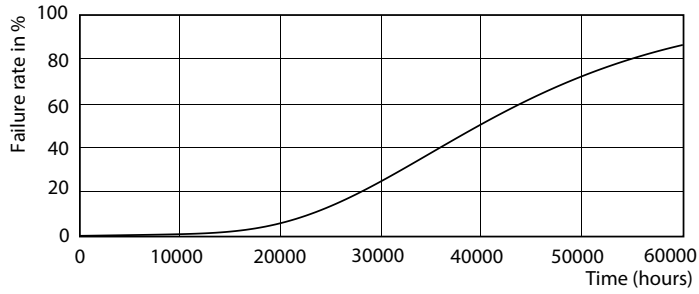

CorePro LED PLC 2P

Lifetime

LEDtube PLC 100mm 9W G24D-3 830 950lm