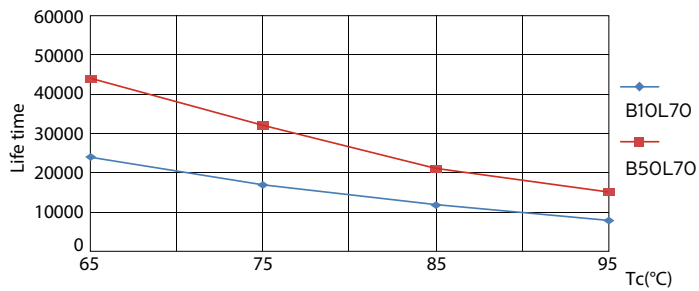

LEDtube PLC 100mm 9W G24Q-3 830 950lm