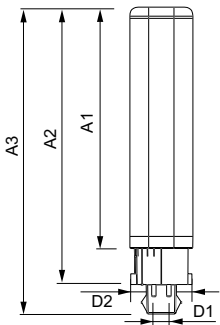

CorePro LED PLC 4P

Approval marks	CE marking RoHS compliance KEMA Keur certificate
Energy consumption kWh/1,000 hours	9 kWh 403551
Product Data	
Full product code	871869654117300
Order product name	CorePro LED PLC 9W 840 4P G24q-3

EAN/UPC – product	8718696541173
Order code	54117300
SAP numerator – quantity per pack	1
Numerator – packs per outer box	10
SAP material	929001200902
SAP net weight (piece)	0.088 kg

Dimensional drawing

LEDtube PLC 9W G24q-3/840 4P