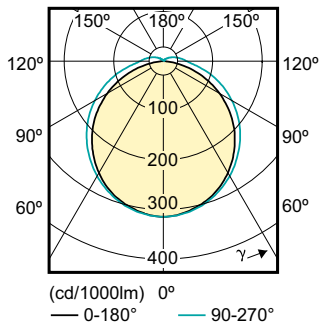

LEDtube PLC 100mm 9W G24Q-3 840 1000lm