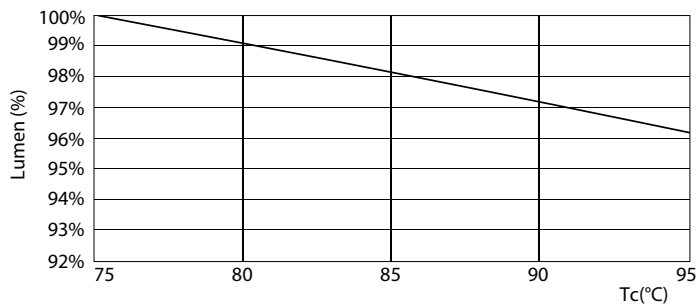

LEDtube PLC 100mm 9W G24Q-3 830 950lm

LEDtube PLC 100mm 9W G24Q-3 830 950lm

LEDtube PLC 100mm 9W G24Q-3 830 950lm