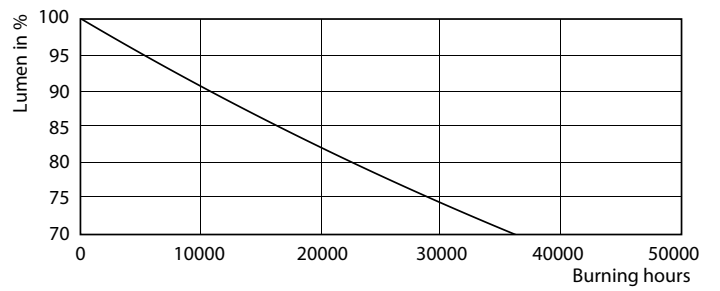

LEDtube PLC 100mm 9W G24Q-3 830 950lm