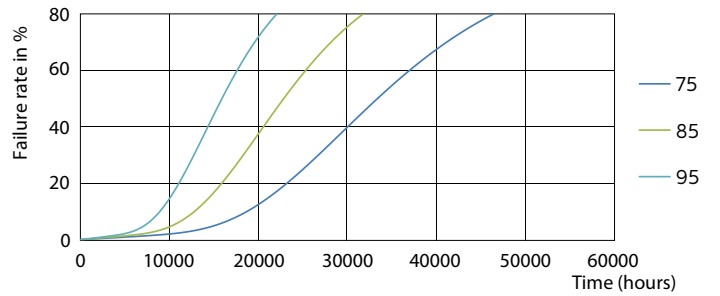

CorePro LED PLC 4P

Lifetime