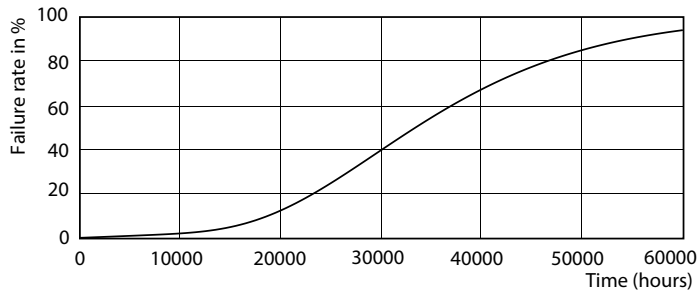

CorePro LED PLC 4P

Lifetime