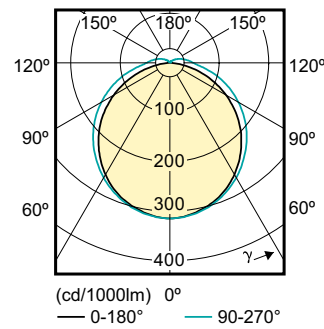

CorePro LED PLC 4P

Approval marks	CE marking RoHS compliance KEMA Keur certificate
Energy consumption kWh/1,000 hours	9 kWh 403550
Product Data	
Full product code	871869654115900
Order product name	CorePro LED PLC 9W 830 4P G24q-3

EAN/UPC – product	8718696541159
Order code	54115900
SAP numerator – quantity per pack	1
Numerator – packs per outer box	10
SAP material	929001200802
SAP net weight (piece)	0.088 kg

Dimensional drawing

Product	D1	D2	A1	A2	A3
CorePro LED PLC 9W 830 4P G24q-3	24.3 mm	28.4 mm	128.8 mm	148 mm	163.6 mm

Photometric data

LEDtube PLC 100mm 9W G24Q-3 830 950lm