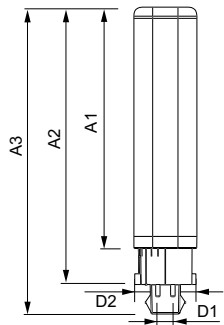

CorePro LED PLC 4P

Approval marks	CE marking RoHS compliance KEMA Keur certificate
Energy consumption kWh/1,000 hours	9 kWh 403550
Product Data	
Full product code	871869654115900
Order product name	CorePro LED PLC 9W 830 4P G24q-3

EAN/UPC – product	8718696541159
Order code	54115900
SAP numerator – quantity per pack	1
Numerator – packs per outer box	10
SAP material	929001200802
SAP net weight (piece)	0.088 kg

Dimensional drawing

LEDtube PLC 9W G24q-3/830 4P