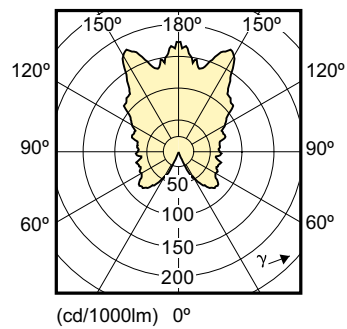

MASTER LEDcandle DiamondSpark

Voltage (Nom)	220-240 V
Temperature	
T-Case maximum (nom.)	95 °C
Controls and Dimming	
Dimmable	Yes
Mechanical and Housing	
Lamp Finish	Clear
Bulb shape	BA38
Approval and Application	
Suitable for accent lighting	No

Energy consumption kWh/1,000 hours	6 kWh
Product Data	
Full product code	871869645354400
Order product name	MASTER LEDcandle DT 6-40W E14 BA38 CL
EAN/UPC – product	8718696453544
Order code	45354400
Local order code	MLED6WCANDT14FL
SAP numerator – quantity per pack	1
Numerator – packs per outer box	10
SAP material	929001140502
SAP net weight (piece)	0.063 kg

Dimensional drawing

Product	D	C
MASTER LEDcandle DT 6-40W E14 BA38 CL	38 mm	129 mm

Candle BA38 220-240V 6W-40W 2700K E14 DT

Photometric data

SDLD_LEDCL_0030-Light distribution diagram