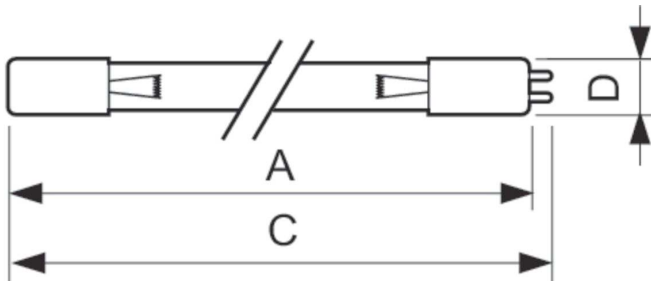

### Product data

General Information		Voltage (Nom)	
Cap base	4PINSSINGLEENDED [ 4 Pins Single Ended]	97 V	
Main application	Disinfection	Mechanical and Housing	
Useful life (nom.)	9000 h	Cap-base information	4 Pins Single Ended
System description	High Output (HO)	Bulb shape	T16
Light Technical		Approval and Application	
Colour Code	TUV	Mercury (Hg) content (nom.)	5.5 mg
Colour designation	- [ Not Specified]	UV	
Depreciation at useful lifetime	15 %	UV-C Radiation	23 W
Operating and Electrical		Product Data	
Power (Rated) (Nom)	75 W	Full product code	871150086970899
Lamp current (nom.)	0.8 A		

## Dimensional drawing

Product	D (max)	C (max)	A (max)
TUV 36T5 HO 4P SE UNP/32	19.3 mm	853 mm	845.4 mm

TUV 36T5 HO 4P-SE