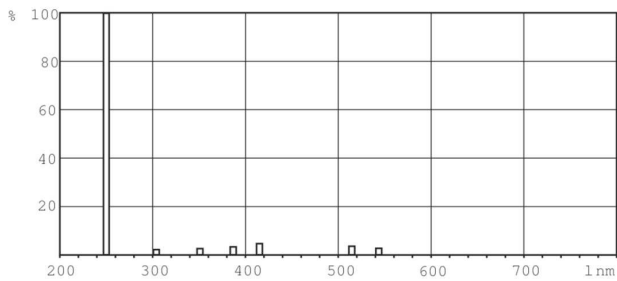

Photometric data

XDPB_XUTUV-Spectral power distribution B/W