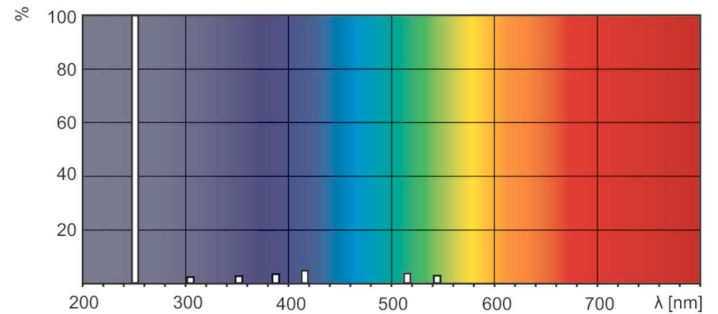

### Product data

General Information		Voltage (Nom)	
Cap base	4PINSSINGLEENDED [ 4 Pins Single Ended]	97 V	
Main application	Disinfection	Mechanical and Housing	
Useful life (nom.)	9000 h	Cap-base information	4 Pins Single Ended
System description	High Output (HO)	Bulb shape	T16
Light Technical		Approval and Application	
Colour Code	TUV	Mercury (Hg) content (nom.)	5.5 mg
Colour designation	- [ Not Specified]	UV	
Depreciation at useful lifetime	15 %	UV-C Radiation	23 W
Operating and Electrical		Product Data	
Power (Rated) (Nom)	75 W	Full product code	871150086970899
Lamp current (nom.)	0.8 A		

## Photometric data

XDPB\_XUTUV-Spectral power distribution B/W

XDPO\_XUTUV-Spectral power distribution Colour