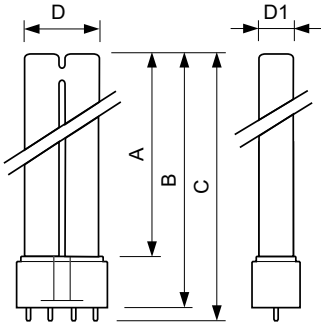

Operating and Electrical	
Power (Rated) (Nom)	18 W
Lamp current (nom.)	0.375 A
Voltage (Nom)	58 V

Mechanical and Housing	
Cap-base information	4 Pins (4P)
Bulb shape	2xT16

UV	
UV-A radiation 100 hours (IEC)	3.5 W

Product Data	
Full product code	871150026018540
Order product name	PL-L 18W/10/4P 1CT/25

Actinic BL PL-S/PL-L

EAN/UPC – product	8711500260185
Order code	26018540
SAP numerator – quantity per pack	1
Numerator – packs per outer box	25

SAP material	927903001007
SAP net weight (piece)	60.900 g

Dimensional drawing

PL-L 18W/10/4P

Product	D1 (max)	D (max)	A (max)	B (max)	C (max)
PL-L 18W/10/4P 1CT/25	18 mm	39 mm	194.2 mm	220 mm	226.6 mm

Photometric data