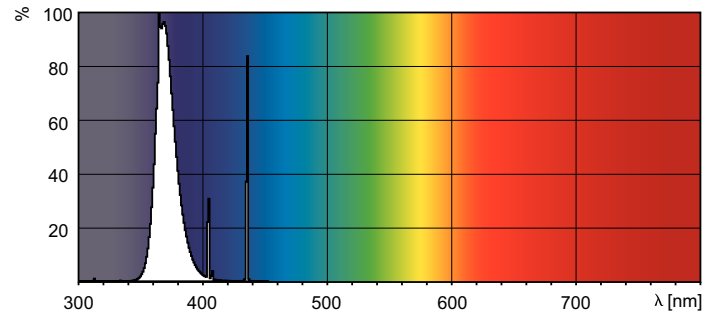

Lightcolour /10 & /110