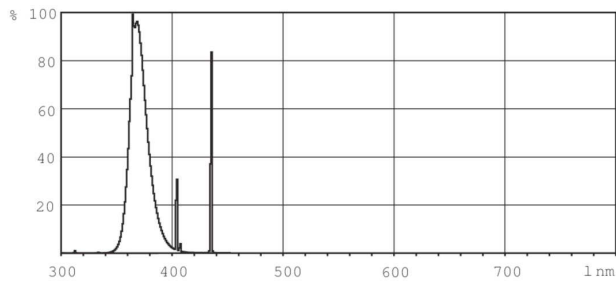

SAP material	927903001007
SAP net weight (piece)	60.900 g

Dimensional drawing

PL-L 18W/10/4P

Product	D1 (max)	D (max)	A (max)	B (max)	C (max)
PL-L 18W/10/4P 1CT/25	18 mm	39 mm	194.2 mm	220 mm	226.6 mm

Photometric data