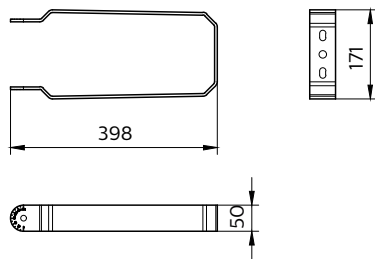

Product data

General Information	
Protection class IEC	-
CE mark	-
Material	Steel
Angle	60°
Accessory colour	Grey

Operating and Electrical	
Input Voltage	- V
Input frequency	- Hz

Mechanical and Housing	
Overall length	398 mm
Overall width	171 mm
Overall height	50 mm
Dimensions (height x width x depth)	50 x 171 x 398 mm (2 x 6.7 x 15.7 in)

Approval and Application	
Ingress protection code	-
Mech. impact protection code	-

Coreline Highbay Gen4

Product Data

Full product code	871016334187300
Order product name	BY121Z G4 BR L400
EAN/UPC – product	8710163341873
Order code	34187300
SAP numerator – quantity per pack	1

Numerator – packs per outer box	4
SAP material	911401511761
SAP net weight (piece)	1.700 kg

Dimensional drawing

BY121Z G4 BR L400