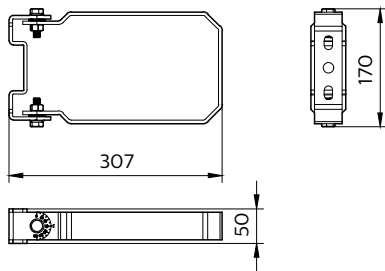

Product data

General Information	
Protection class IEC	-
CE mark	-
Material	Steel
Angle	90°
Accessory colour	Grey

Operating and Electrical	
Input Voltage	- V
Input frequency	- Hz

Mechanical and Housing	
Overall length	302 mm
Overall width	161 mm
Overall height	50 mm
Dimensions (height x width x depth)	50 x 161 x 302 mm (2 x 6.3 x 11.9 in)

Approval and Application	
Ingress protection code	-
Mech. impact protection code	-

Coreline Highbay Gen4

Product Data

Full product code	871016334186600
Order product name	BY121Z G4 BR L300
EAN/UPC – product	8710163341866
Order code	34186600
SAP numerator – quantity per pack	1

Numerator – packs per outer box	4
SAP material	911401511561
SAP net weight (piece)	1.700 kg

Dimensional drawing

BY121Z G4 BR L300