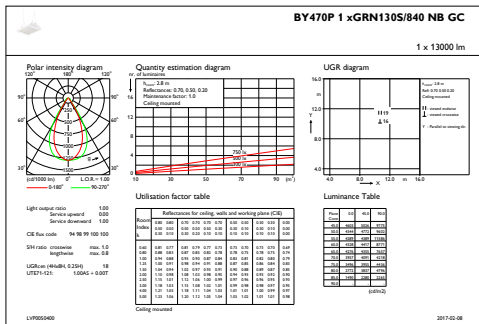

Mechanical and Housing

Housing material	Aluminium
Reflector material	-
Optic material	Acrylate
Optical cover/lens material	Glass
Gear tray material	Steel
Fixation material	Steel
Optical cover/lens finish	Clear
Overall length	450 mm
Overall width	350 mm
Overall height	130 mm
Colour	White
Dimensions (height x width x depth)	130 x 350 x 450 mm (5.1 x 13.8 x 17.7 in)

Application Conditions

Ambient temperature range	-30 to +45 °C
Performance ambient temperature Tq	25 °C
Maximum dimming level	10%
Suitable for random switching	No

Product Data

Full product code	871869632233800
Order product name	BY470P GRN130S/840 PSD NB GC BR WH
EAN/UPC – product	8718696322338
Order code	32233800
Numerator – quantity per pack	1
Numerator – packs per outer box	1
Material no. (12NC)	910930205992
Net weight (piece)	11.100 kg

GentleSpace gen2

Dimensional drawing

GentleSpace gen2 BY470P-BY473P

Photometric data

IFGU1_BY470P1xGRN130S840NBGC

IFPC1_BY470P1xGRN130S840NBGC