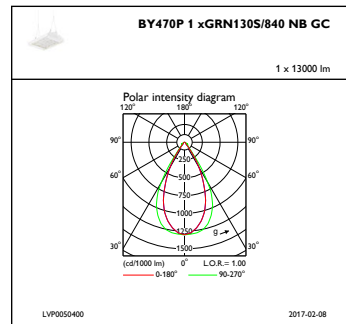

Mechanical and Housing

Housing material	Aluminium
Reflector material	-
Optic material	Acrylate
Optical cover/lens material	Glass
Gear tray material	Steel
Fixation material	Steel
Optical cover/lens finish	Clear
Overall length	450 mm
Overall width	350 mm
Overall height	130 mm
Colour	White
Dimensions (height x width x depth)	130 x 350 x 450 mm (5.1 x 13.8 x 17.7 in)

Initial Performance (IEC Compliant)

Initial luminous flux	13000 lm
Luminous flux tolerance	+/-7%
Initial LED luminaire efficacy	149 lm/W
Init. Corr. Colour Temperature	4000 K
Init. colour rendering index	≥80
Initial chromaticity	(0.38, 0.38) SDCM <3
Initial input power	87 W
Power consumption tolerance	+/-11%

Application Conditions

Ambient temperature range	-30 to +45 °C
Performance ambient temperature Tq	25 °C
Maximum dimming level	10%
Suitable for random switching	No

Product Data

Full product code	871869632233800
Order product name	BY470P GRN130S/840 PSD NB GC BR WH
EAN/UPC – product	8718696322338
Order code	32233800
Numerator – quantity per pack	1
Numerator – packs per outer box	1
Material no. (12NC)	910930205992
Net weight (piece)	11.100 kg

GentleSpace gen2

Dimensional drawing

GentleSpace gen2 BY470P-BY473P

Photometric data

IFGU1_BY470P1xGRN130S840NBGC

IFPC1_BY470P1xGRN130S840NBGC