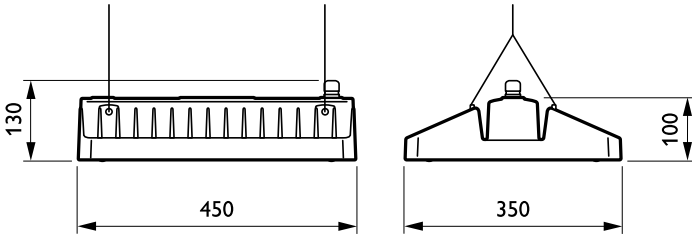

GentleSpace gen2

Dimensional drawing